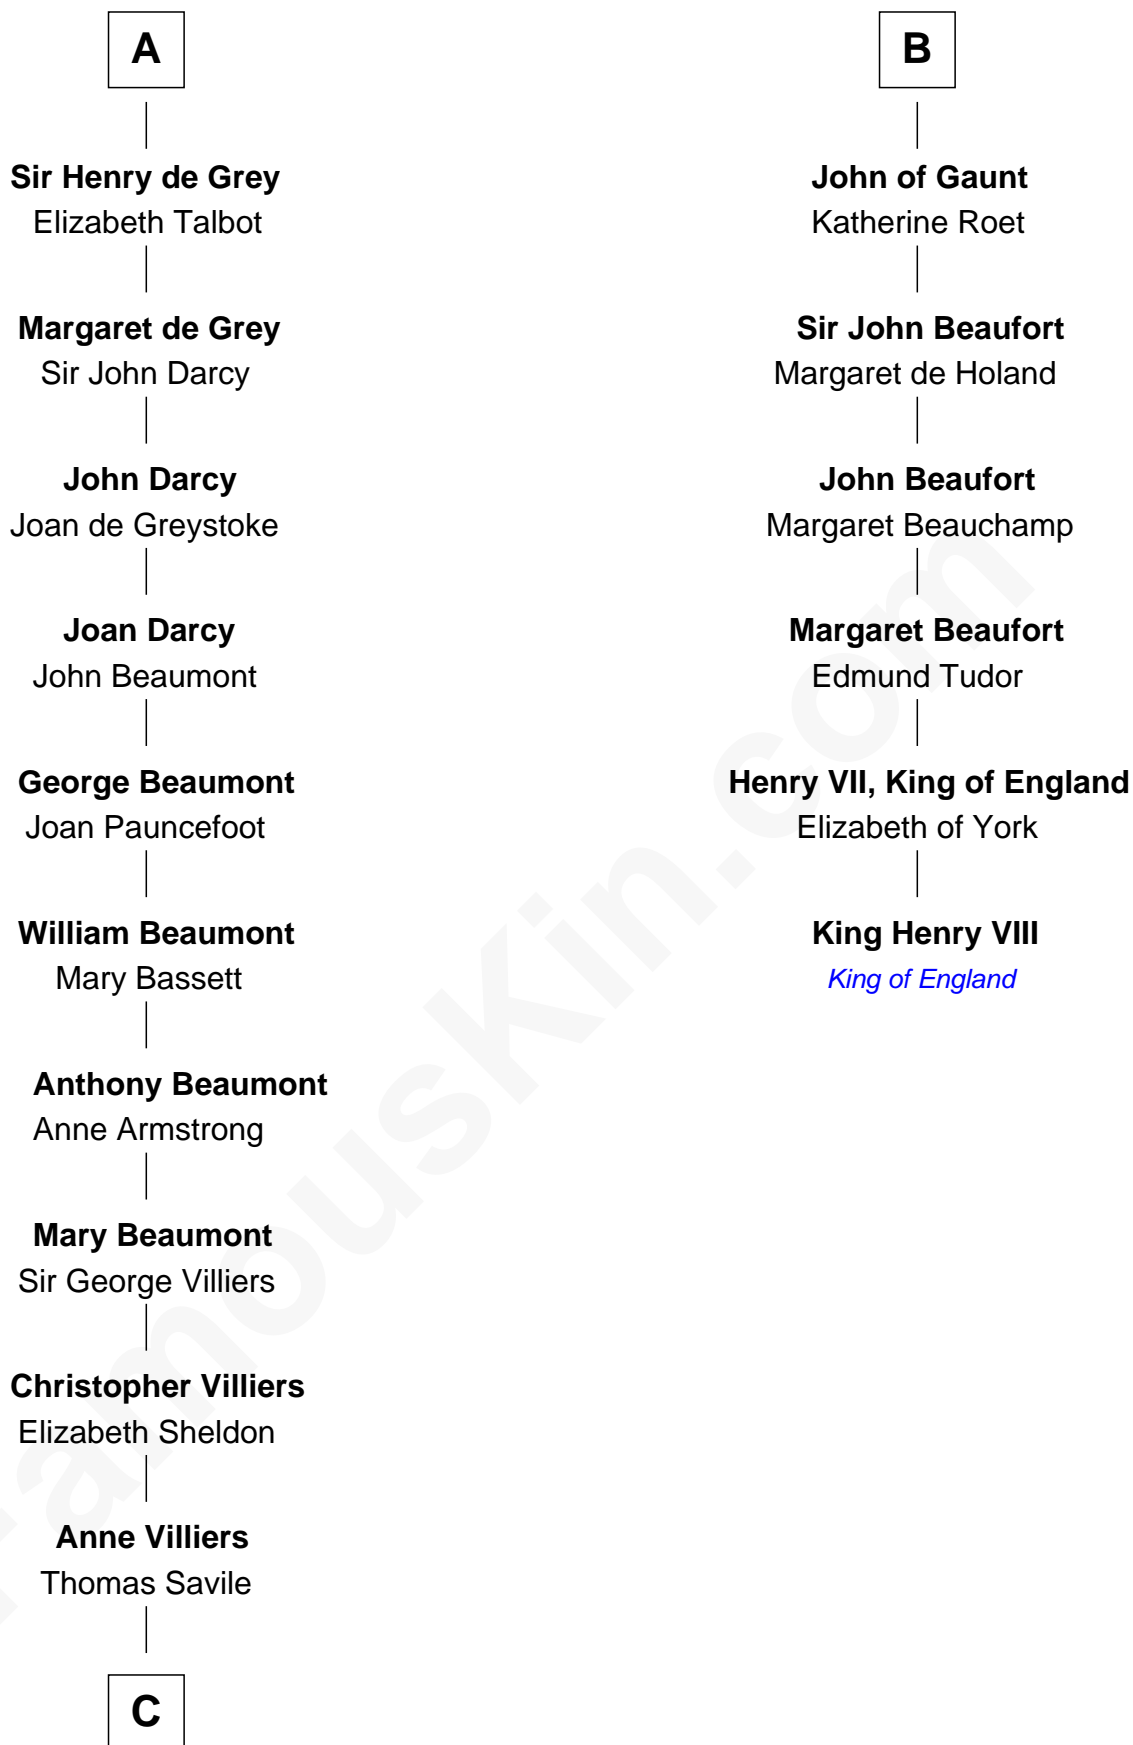

FamousKin.com Relationship Chart of

Lt. Gen. James Brudenell

Leader of the "Charge of the Light Brigade"

12th cousin 9 times removed of

King Henry VIII

King of England

Henry I, King of England

Maud of Scotland

C

—
Frances Savile
Francis Brudenell

—
George Brudenell
Elizabeth Bruce

—
Robert Brudenell
Anne Bishopp

—
Robert Brudenell
Penelope Anne Cooke

—
Lt. Gen. James Brudenell
Charge of the Light Brigade Leader

FamousKin.com