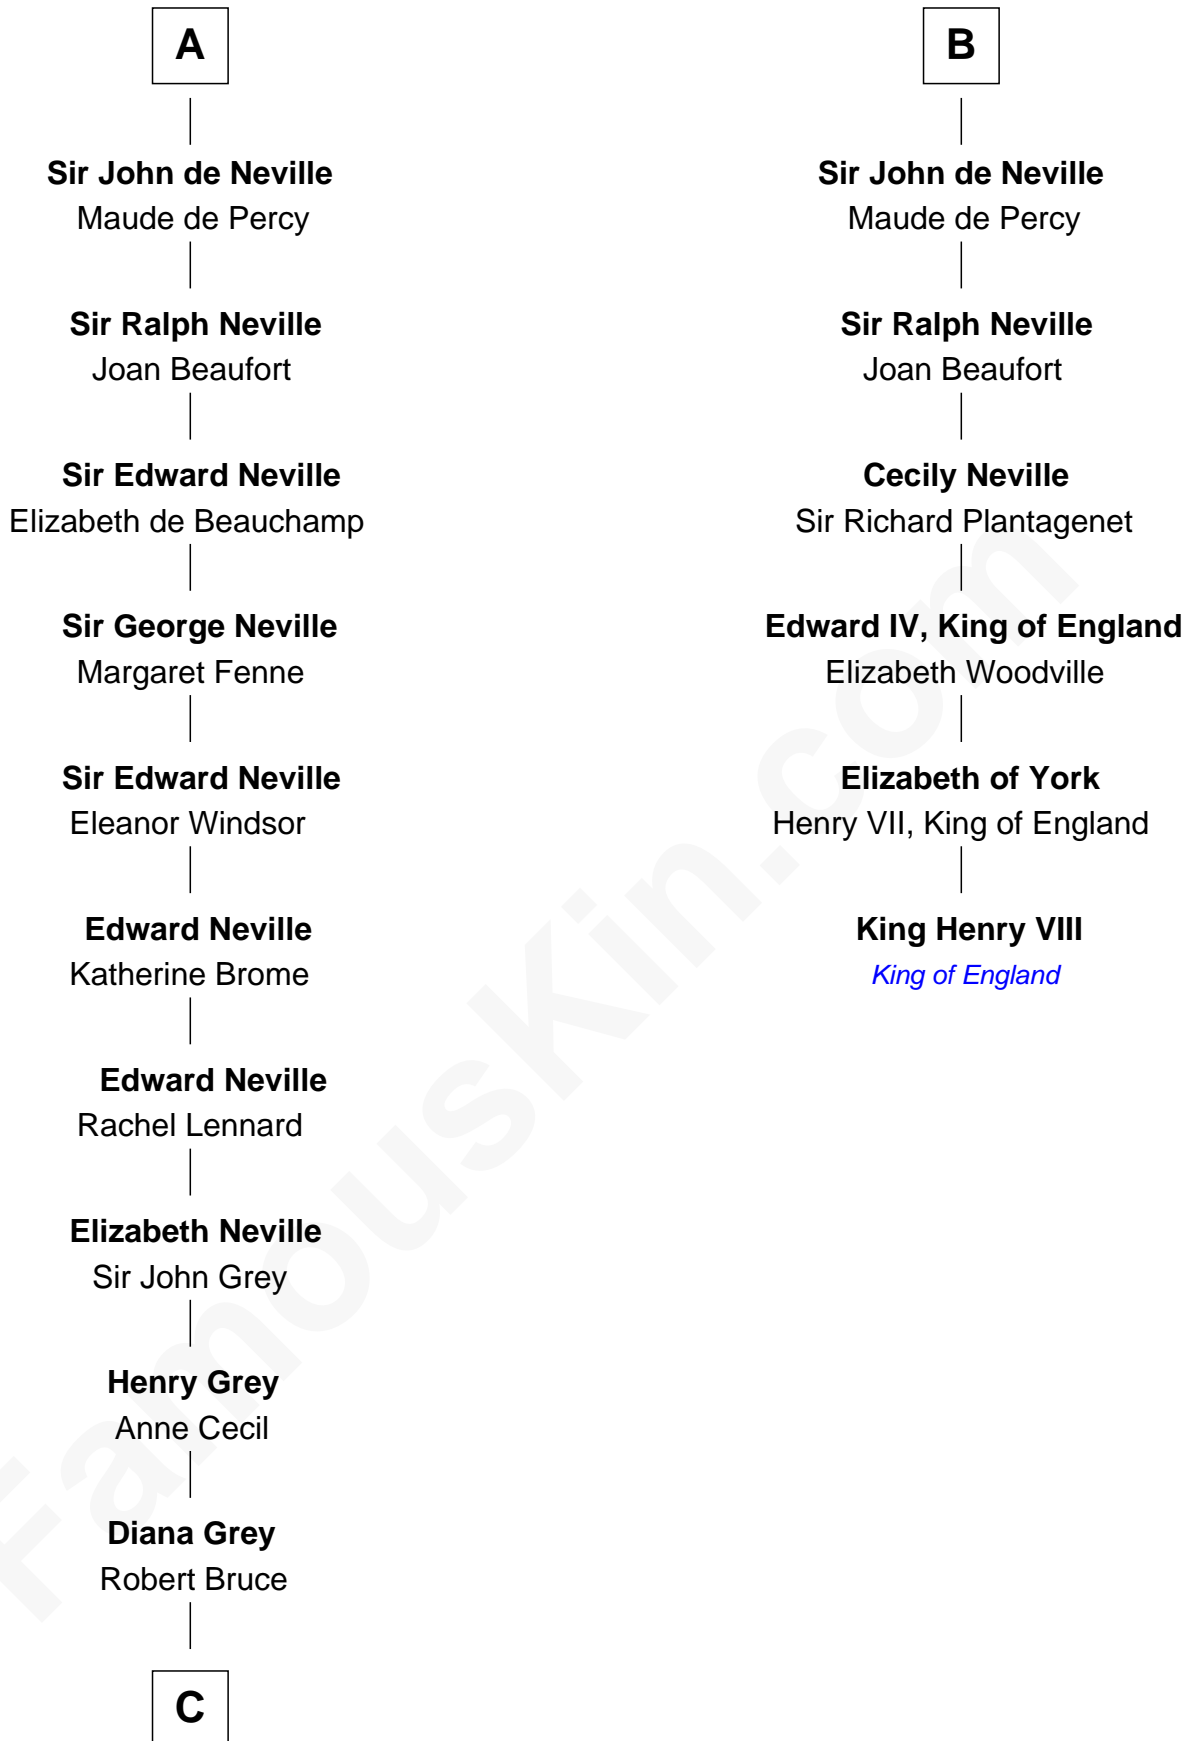

## Relationship Chart of

**Lt. Gen. James Brudenell**

*Leader of the "Charge of the Light Brigade"*

12th cousin 9 times removed of

**King Henry VIII**

*King of England*

**Dermot MacMurrough**

Mor O'Toole

Richard de Clare

**Isabel de Clare**

Sir William Marshal

**Eva Marshal**

William de Braiose

**Maud de Braose**

Roger Mortimer

**Sir Edmund Mortimer**

Margaret de Fiennes

**Iseult de Mortimer**

Sir Hugh I de Audley

**Alice de Audley**

Sir Ralph de Neville

**B**

**C**

—  
**Thomas Bruce**  
Elizabeth Seymour