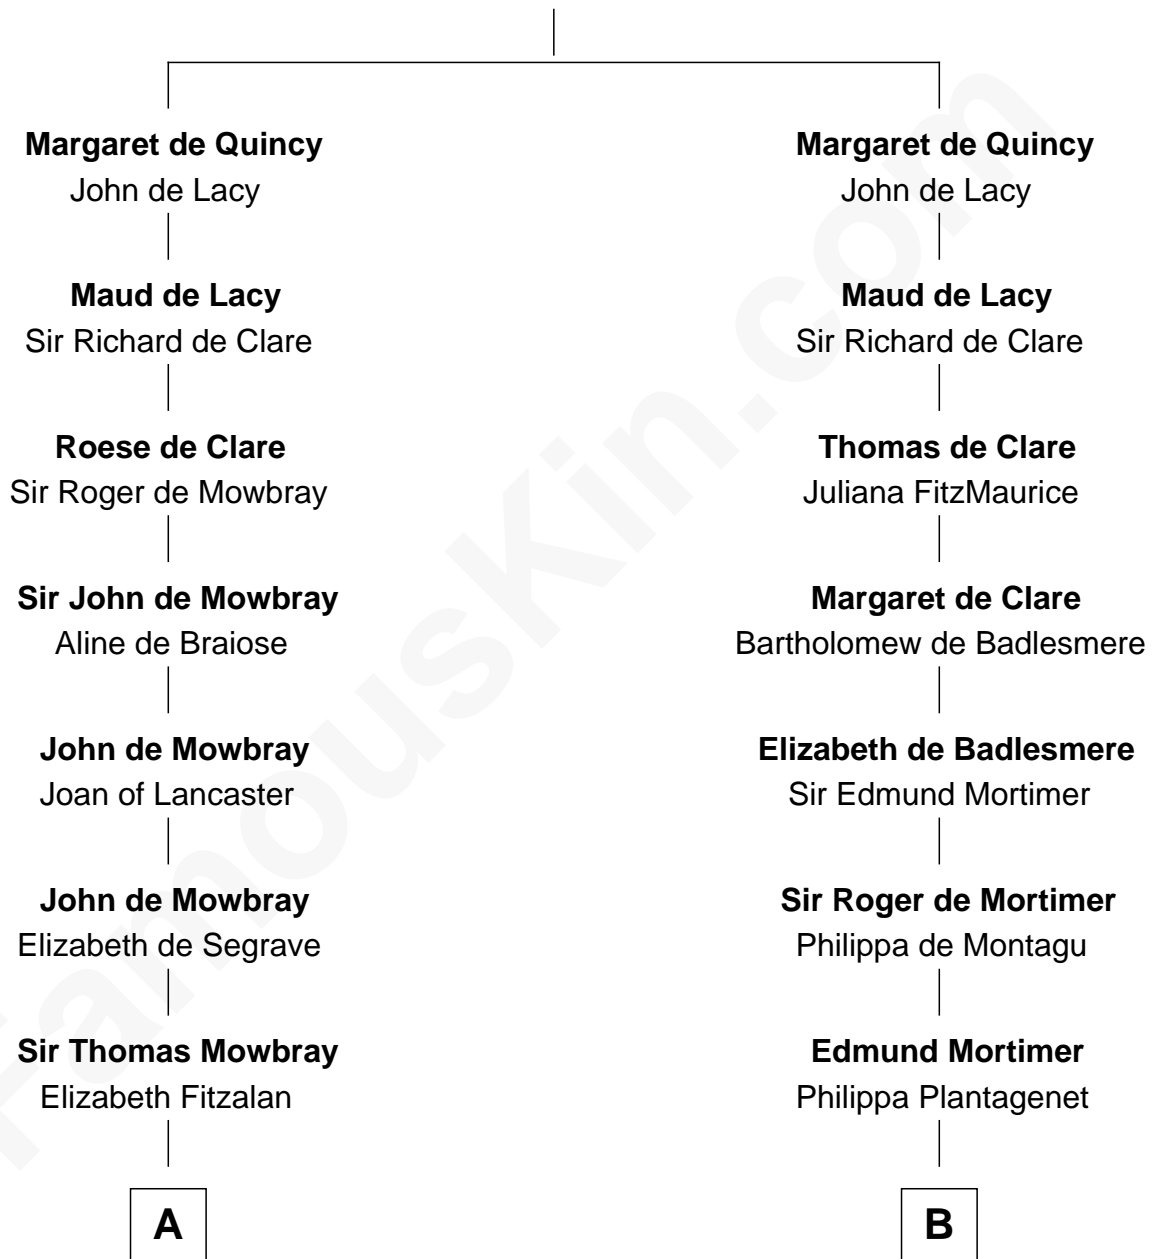

FamousKin.com

Relationship Chart of

Lt. Gen. James Brudenell

Leader of the "Charge of the Light Brigade"

12th cousin 7 times removed of

King Henry VIII

King of England

Sir Robert II de Quincy

Hawise of Chester

C

—
Anne Bishopp
Robert Brudenell

—
Robert Brudenell
Penelope Anne Cooke

—
Lt. Gen. James Brudenell
Charge of the Light Brigade Leader

FamousKin.com