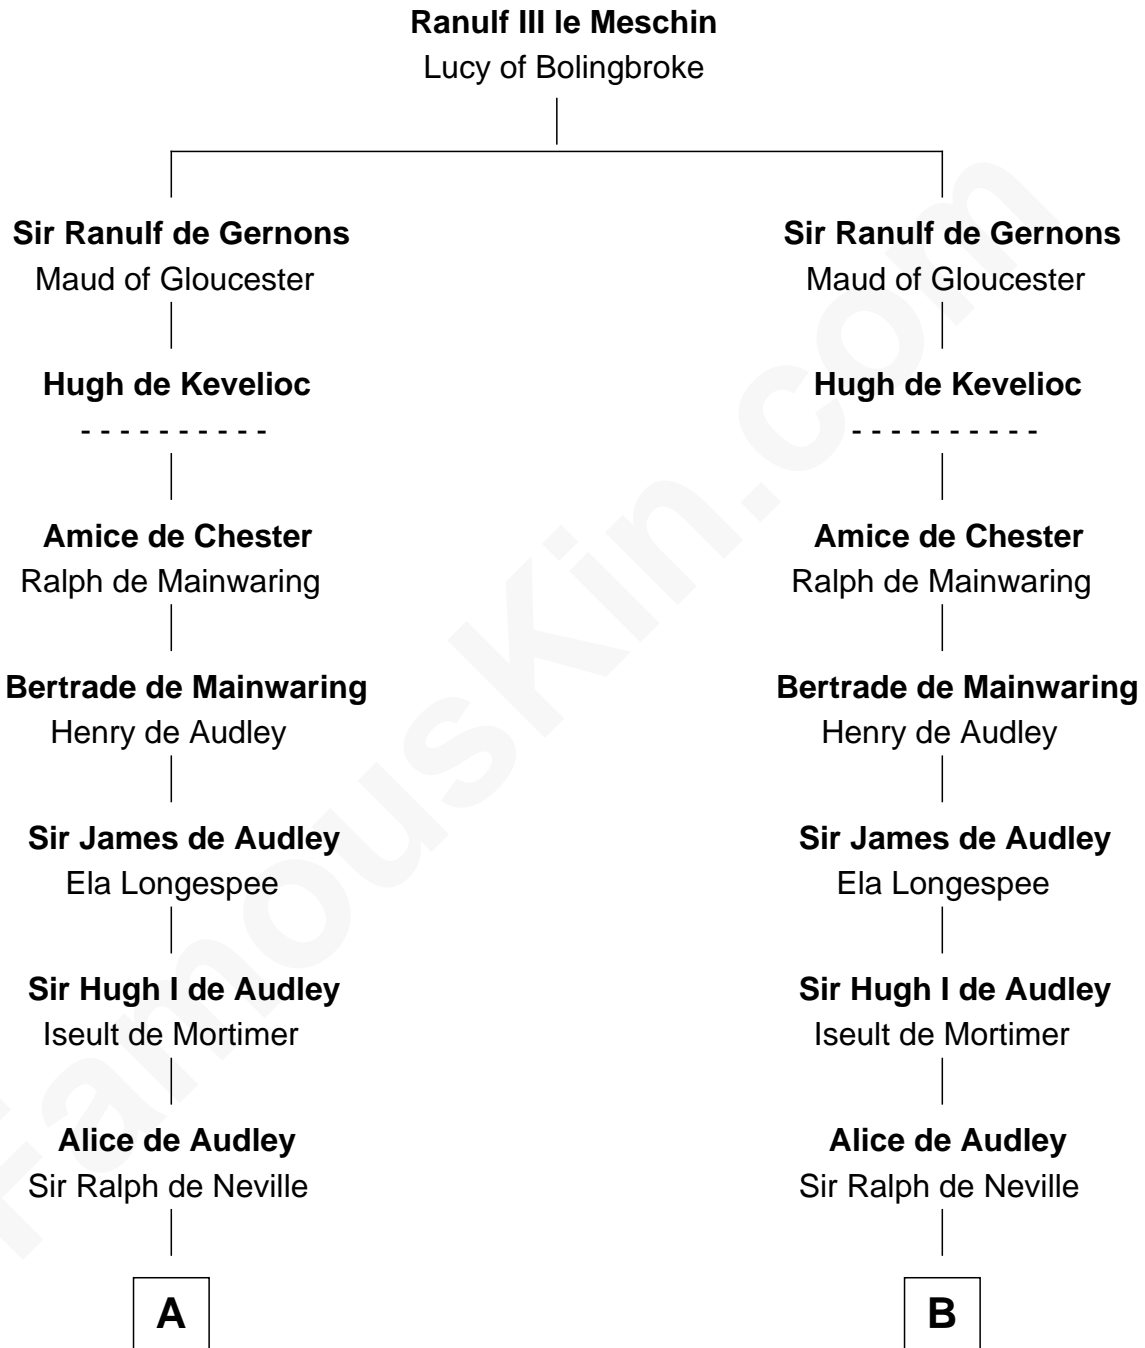

FamousKin.com Relationship Chart of

Lt. Gen. James Brudenell

Leader of the "Charge of the Light Brigade"

12th cousin 9 times removed of

King Henry VIII

King of England

C

—
Thomas Bruce
Elizabeth Seymour

—
Elizabeth Bruce
George Brudenell

—
Robert Brudenell
Anne Bishopp

—
Robert Brudenell
Penelope Anne Cooke

—
Lt. Gen. James Brudenell
Charge of the Light Brigade Leader

FamousKin.com