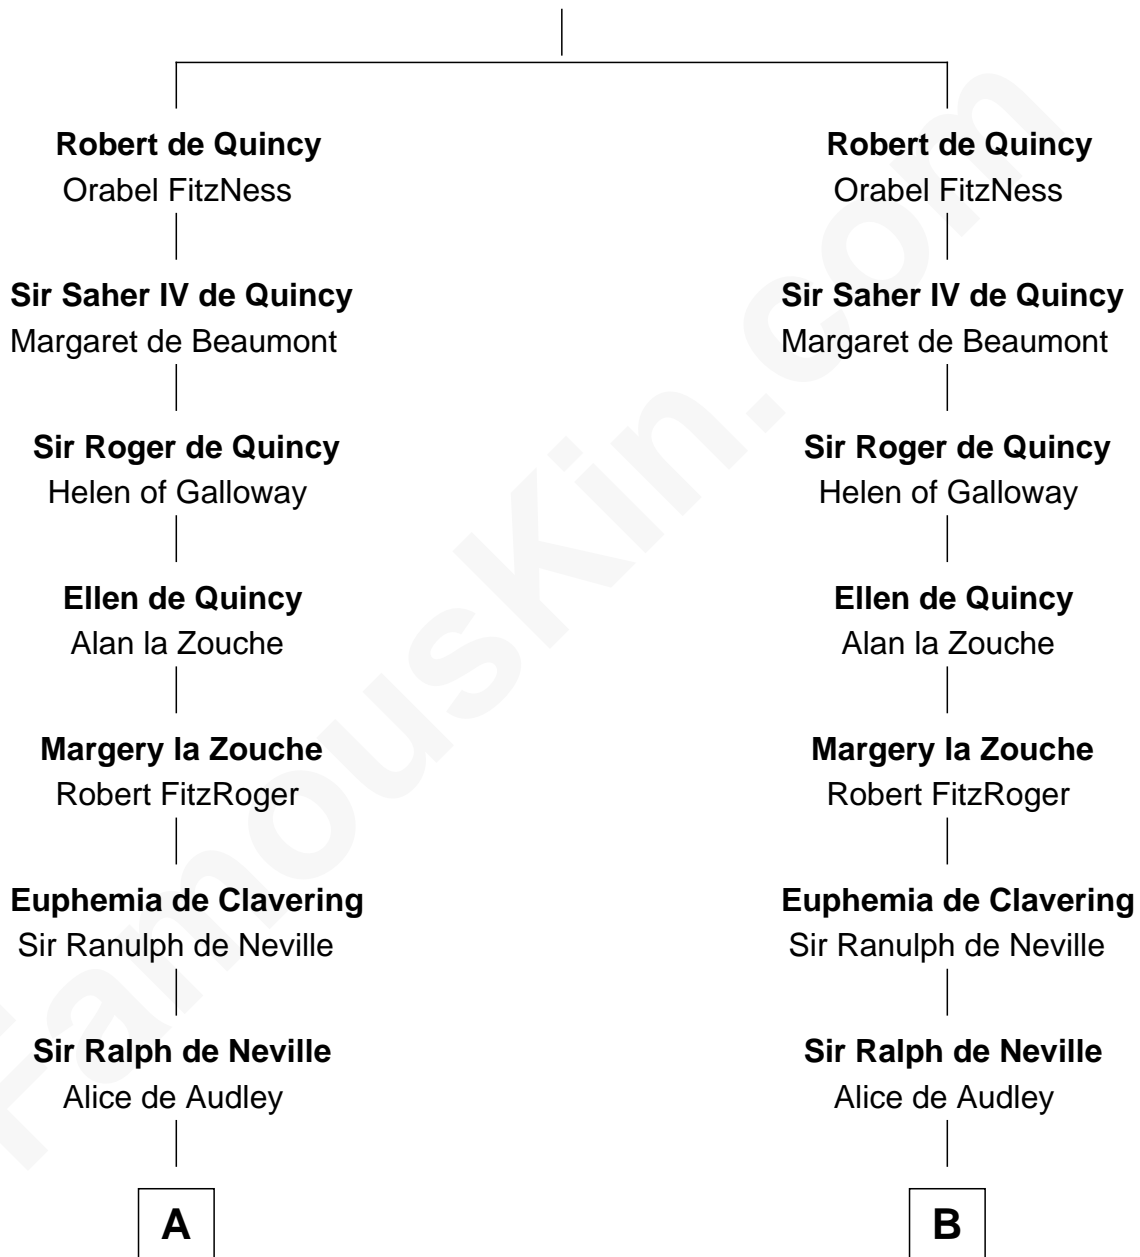

Saher I de Quincy

Maud de St. Liz