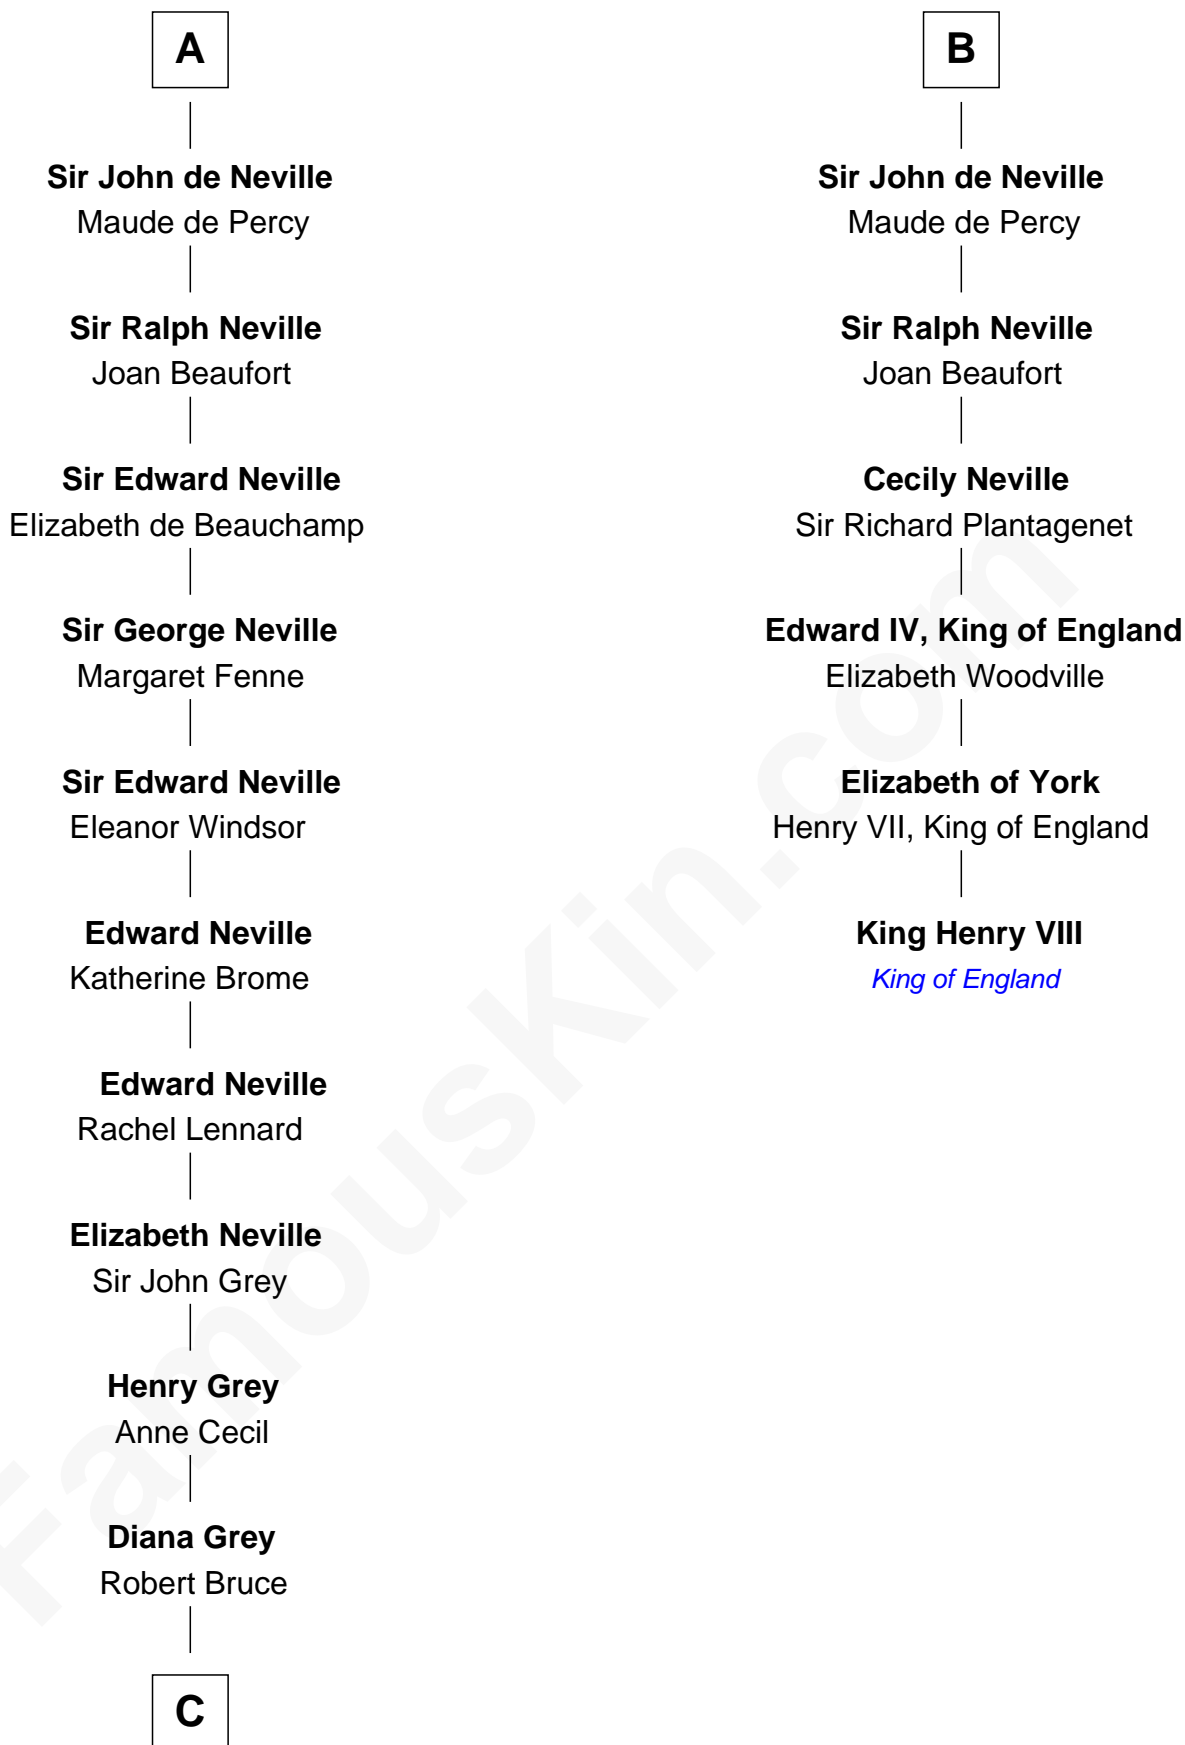

FamousKin.com

Relationship Chart of

Lt. Gen. James Brudenell

Leader of the "Charge of the Light Brigade"

12th cousin 9 times removed of

King Henry VIII

King of England

Saher I de Quincy

Maud de St. Liz

C

Thomas Bruce
Elizabeth Seymour

Elizabeth Bruce
George Brudenell

Robert Brudenell
Anne Bishopp

Robert Brudenell
Penelope Anne Cooke

Lt. Gen. James Brudenell
Charge of the Light Brigade Leader