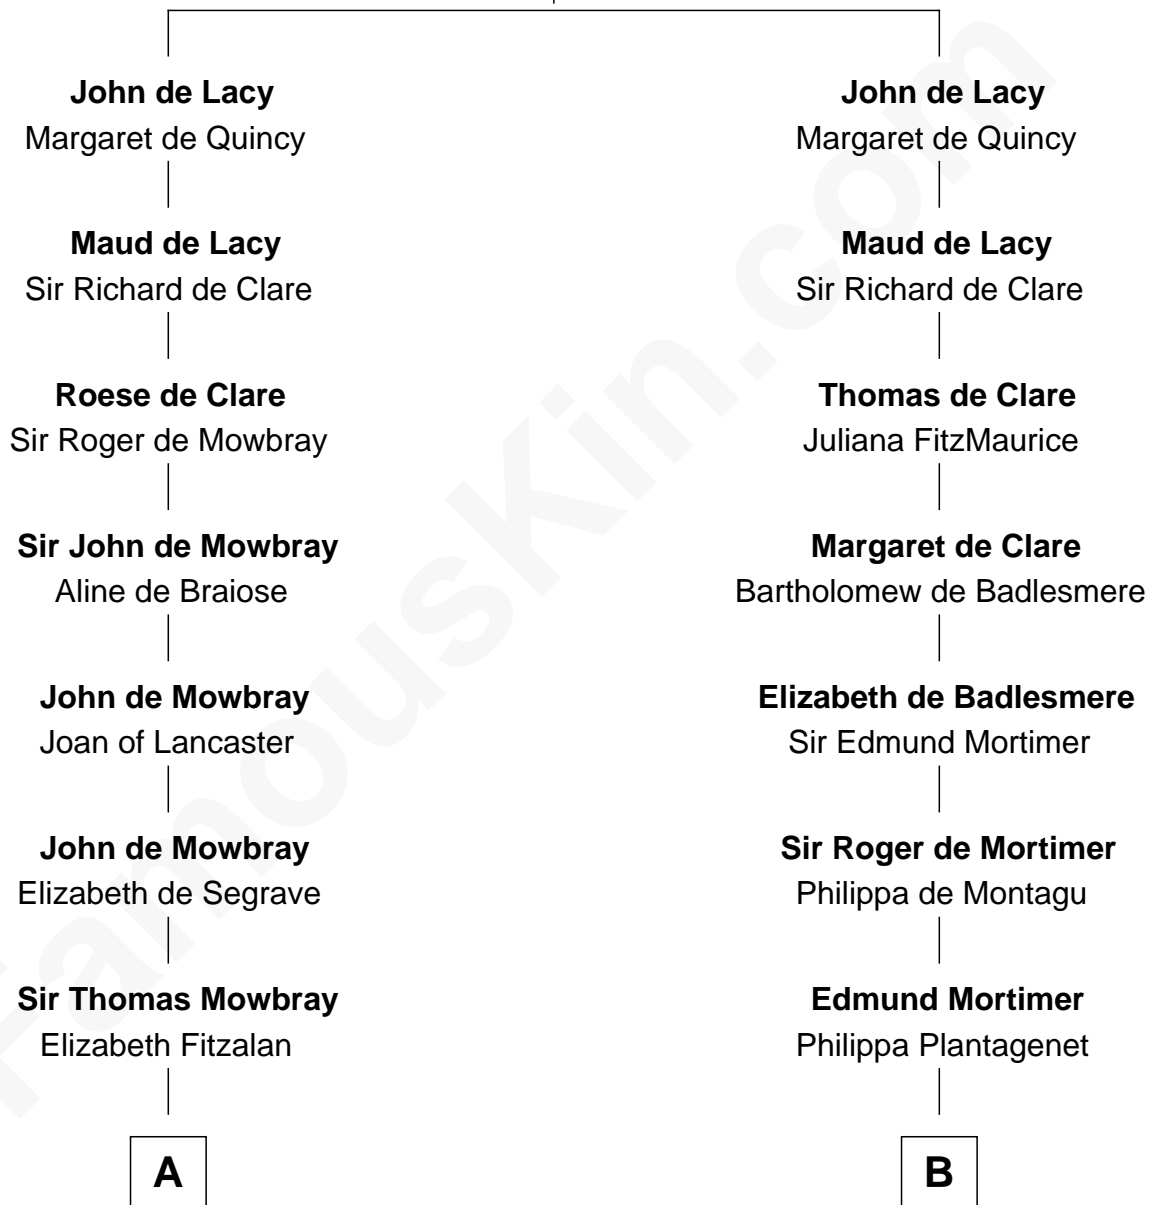

FamousKin.com

Relationship Chart of

Lt. Gen. James Brudenell

Leader of the "Charge of the Light Brigade"

12th cousin 7 times removed of

King Henry VIII

King of England

Roger de Lacy

Maud de Clere

C

—
Anne Bishopp
Robert Brudenell

—
Robert Brudenell
Penelope Anne Cooke

—
Lt. Gen. James Brudenell
Charge of the Light Brigade Leader

FamousKin.com