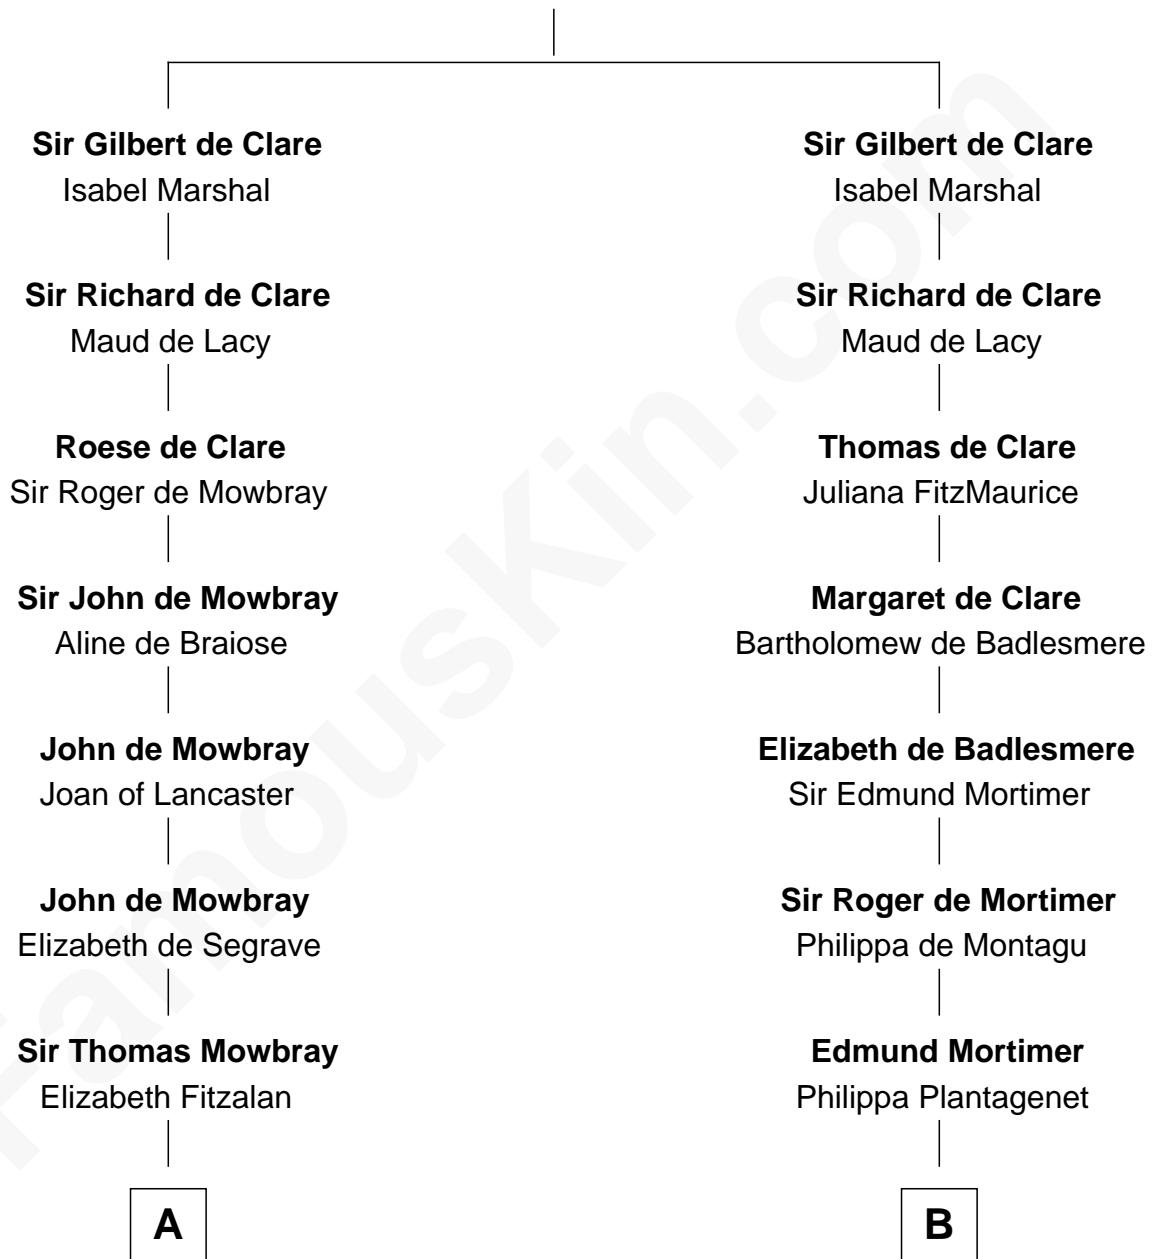

## Relationship Chart of

**Lt. Gen. James Brudenell**

*Leader of the "Charge of the Light Brigade"*

12th cousin 7 times removed of

**King Henry VIII**

*King of England*

**Richard de Clare**  
Amice of Gloucester

**C**

—  
**Anne Bishopp**  
Robert Brudenell

—  
**Robert Brudenell**  
Penelope Anne Cooke

—  
**Lt. Gen. James Brudenell**  
*Charge of the Light Brigade Leader*

FamousKin.com