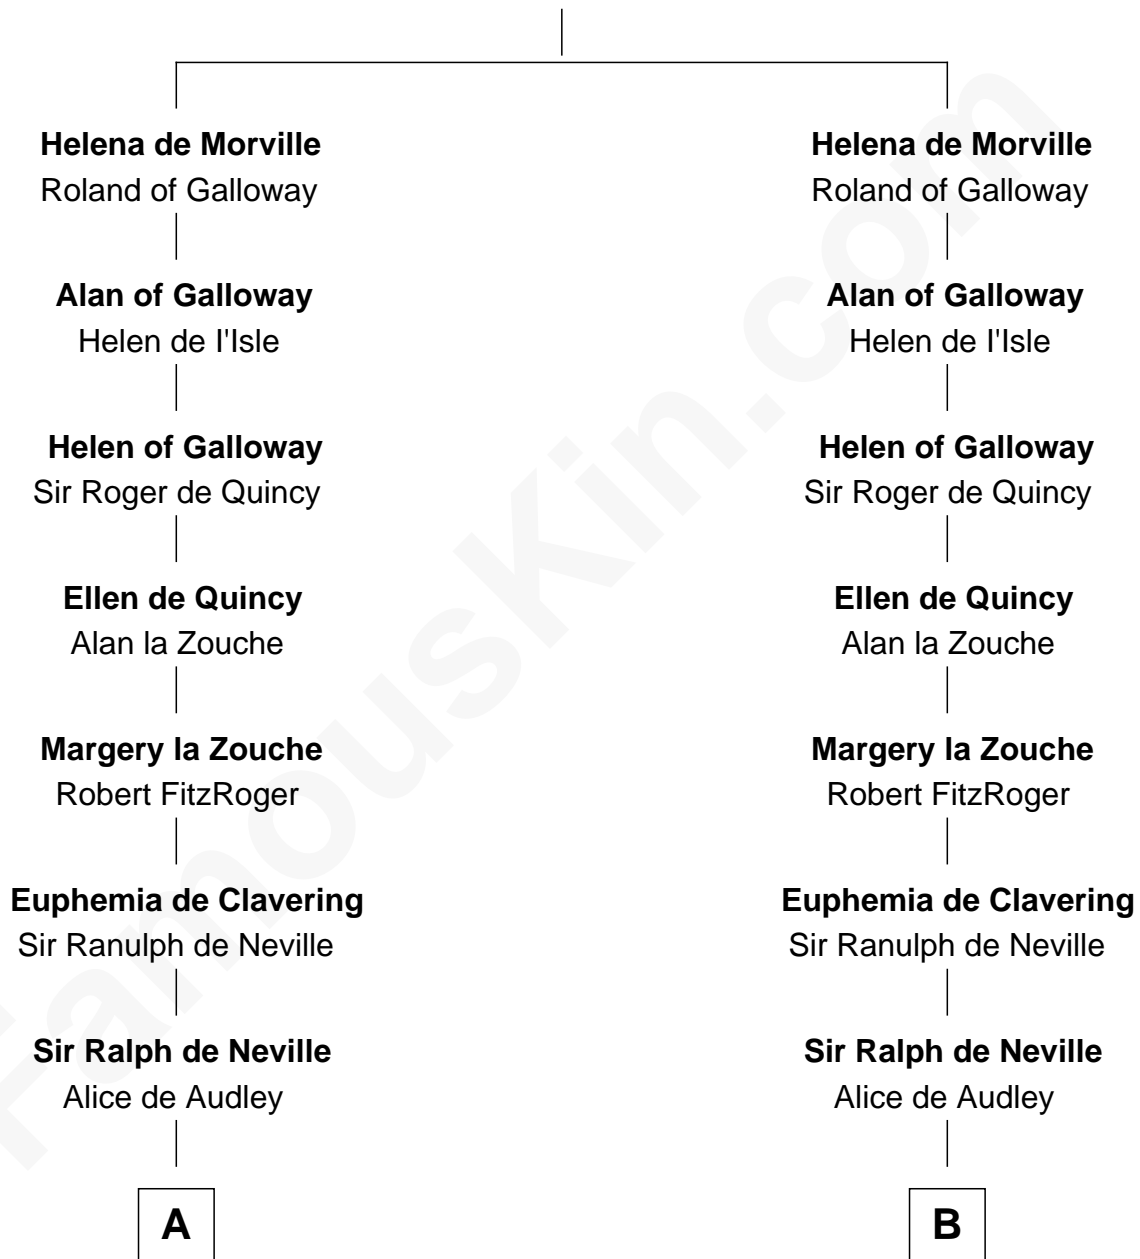

# FamousKin.com Relationship Chart of

**Lt. Gen. James Brudenell**

*Leader of the "Charge of the Light Brigade"*

12th cousin 9 times removed of

**King Henry VIII**

*King of England*

**Richard de Morville**

*Avise of Lancaster*

**C**

**Thomas Bruce**  
Elizabeth Seymour

**Elizabeth Bruce**  
George Brudenell

**Robert Brudenell**  
Anne Bishopp

**Robert Brudenell**  
Penelope Anne Cooke

**Lt. Gen. James Brudenell**  
*Charge of the Light Brigade Leader*