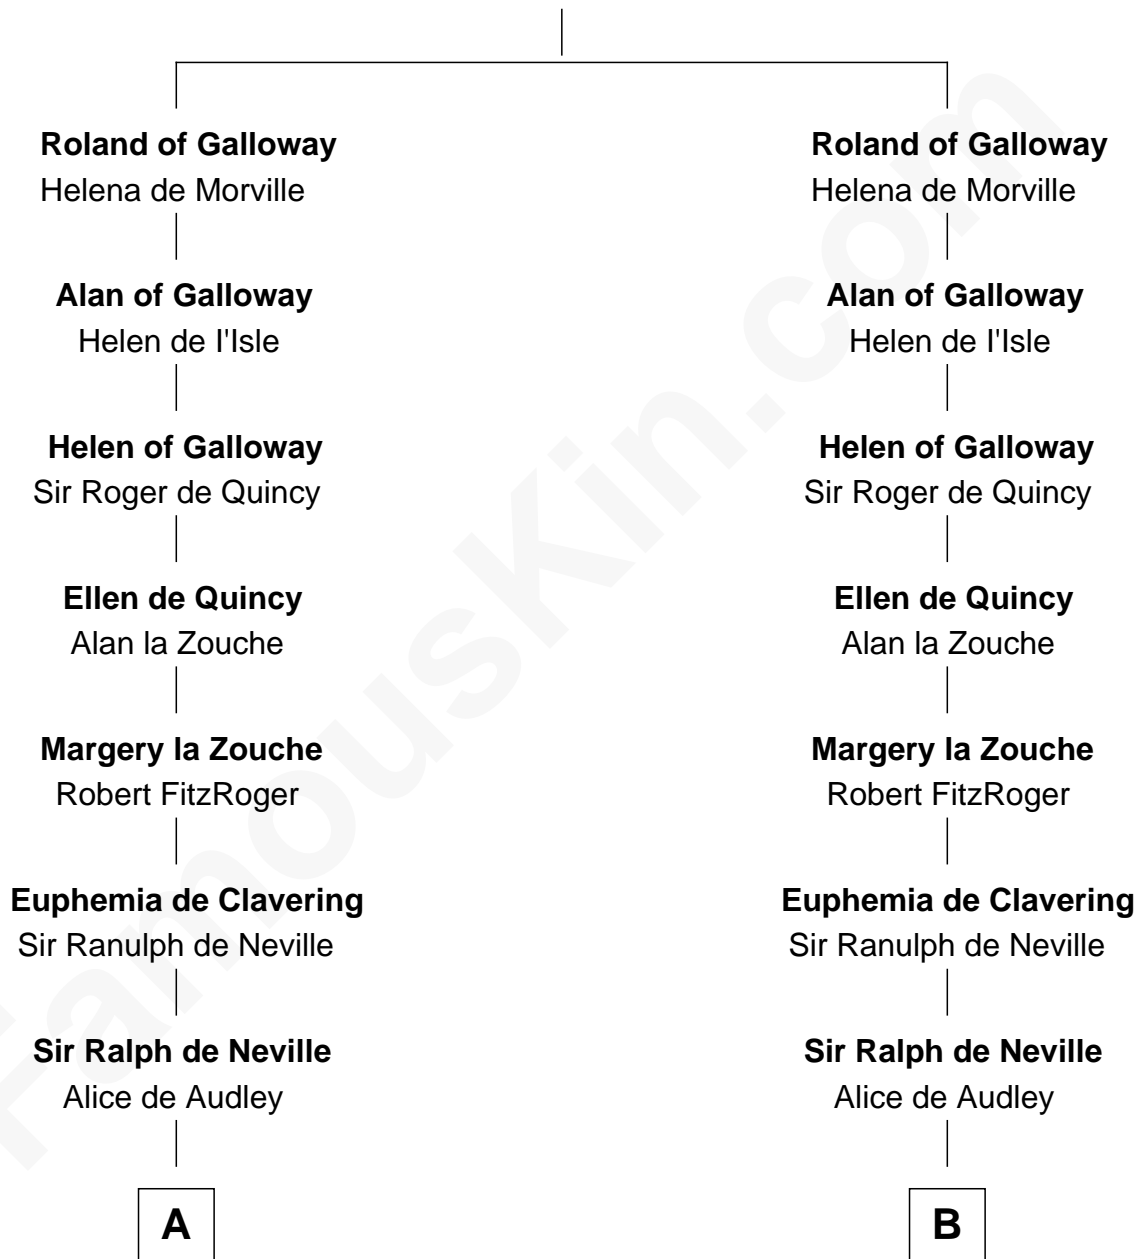

FamousKin.com Relationship Chart of

Lt. Gen. James Brudenell

Leader of the "Charge of the Light Brigade"

12th cousin 9 times removed of

King Henry VIII

King of England

Uhtred of Galloway

Gunnild of Dunbar

C

Thomas Bruce
Elizabeth Seymour

Elizabeth Bruce
George Brudenell

Robert Brudenell
Anne Bishopp

Robert Brudenell
Penelope Anne Cooke

Lt. Gen. James Brudenell
Charge of the Light Brigade Leader

FamousKin.com