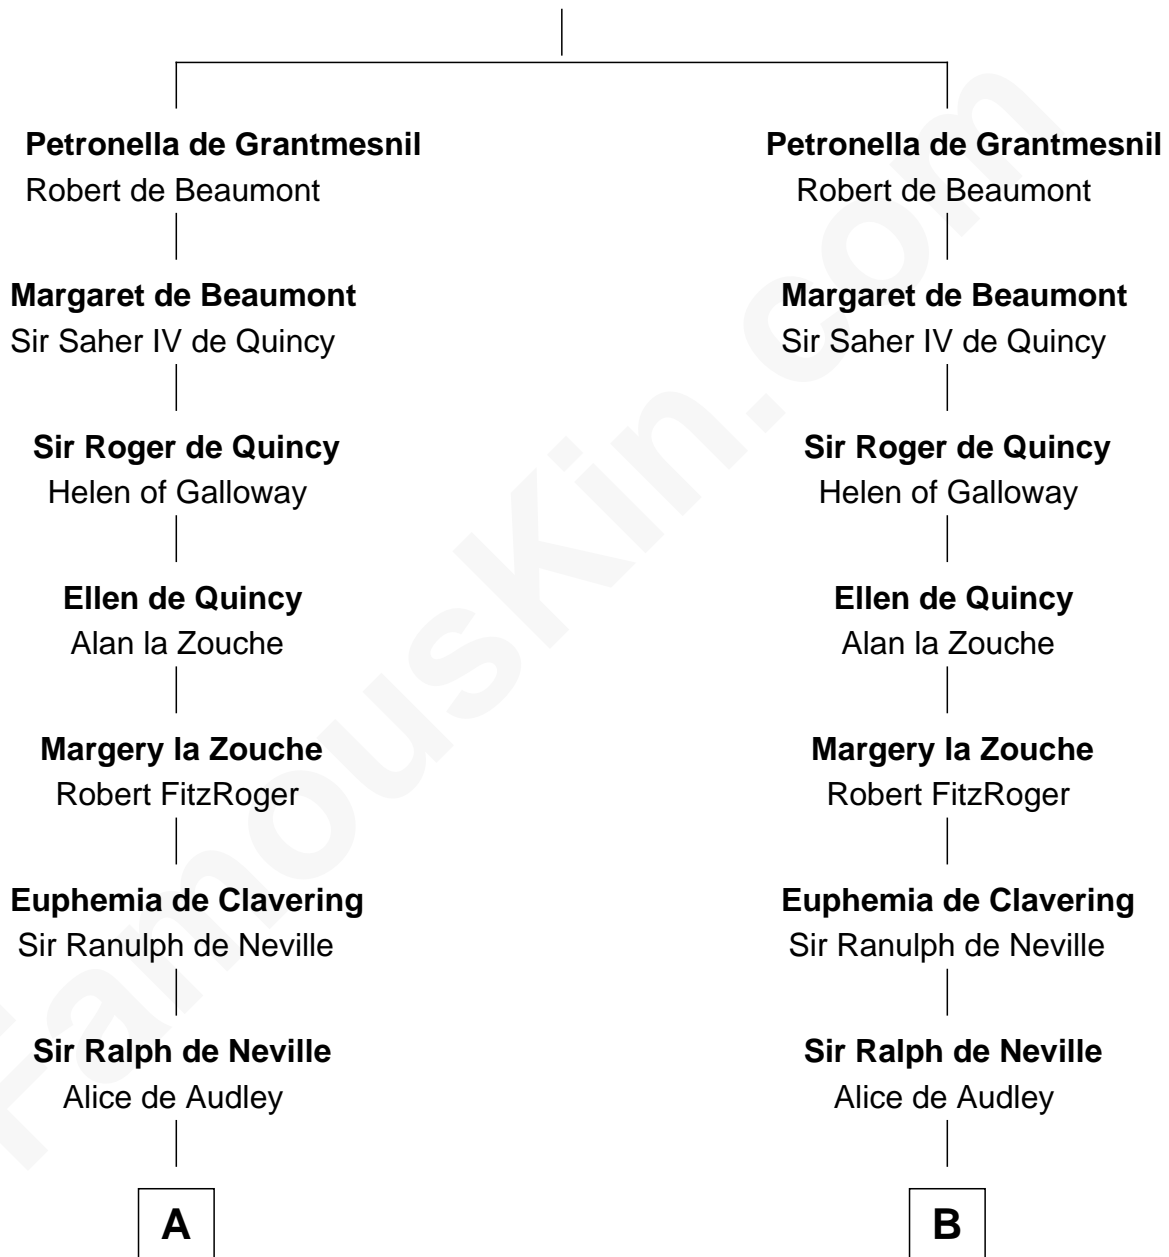

FamousKin.com Relationship Chart of

Lt. Gen. James Brudenell

Leader of the "Charge of the Light Brigade"

12th cousin 9 times removed of

King Henry VIII

King of England

Hugh de Grantmesnil

C

Thomas Bruce
Elizabeth Seymour

Elizabeth Bruce
George Brudenell

Robert Brudenell
Anne Bishopp

Robert Brudenell
Penelope Anne Cooke

Lt. Gen. James Brudenell
Charge of the Light Brigade Leader

FamousKin.com