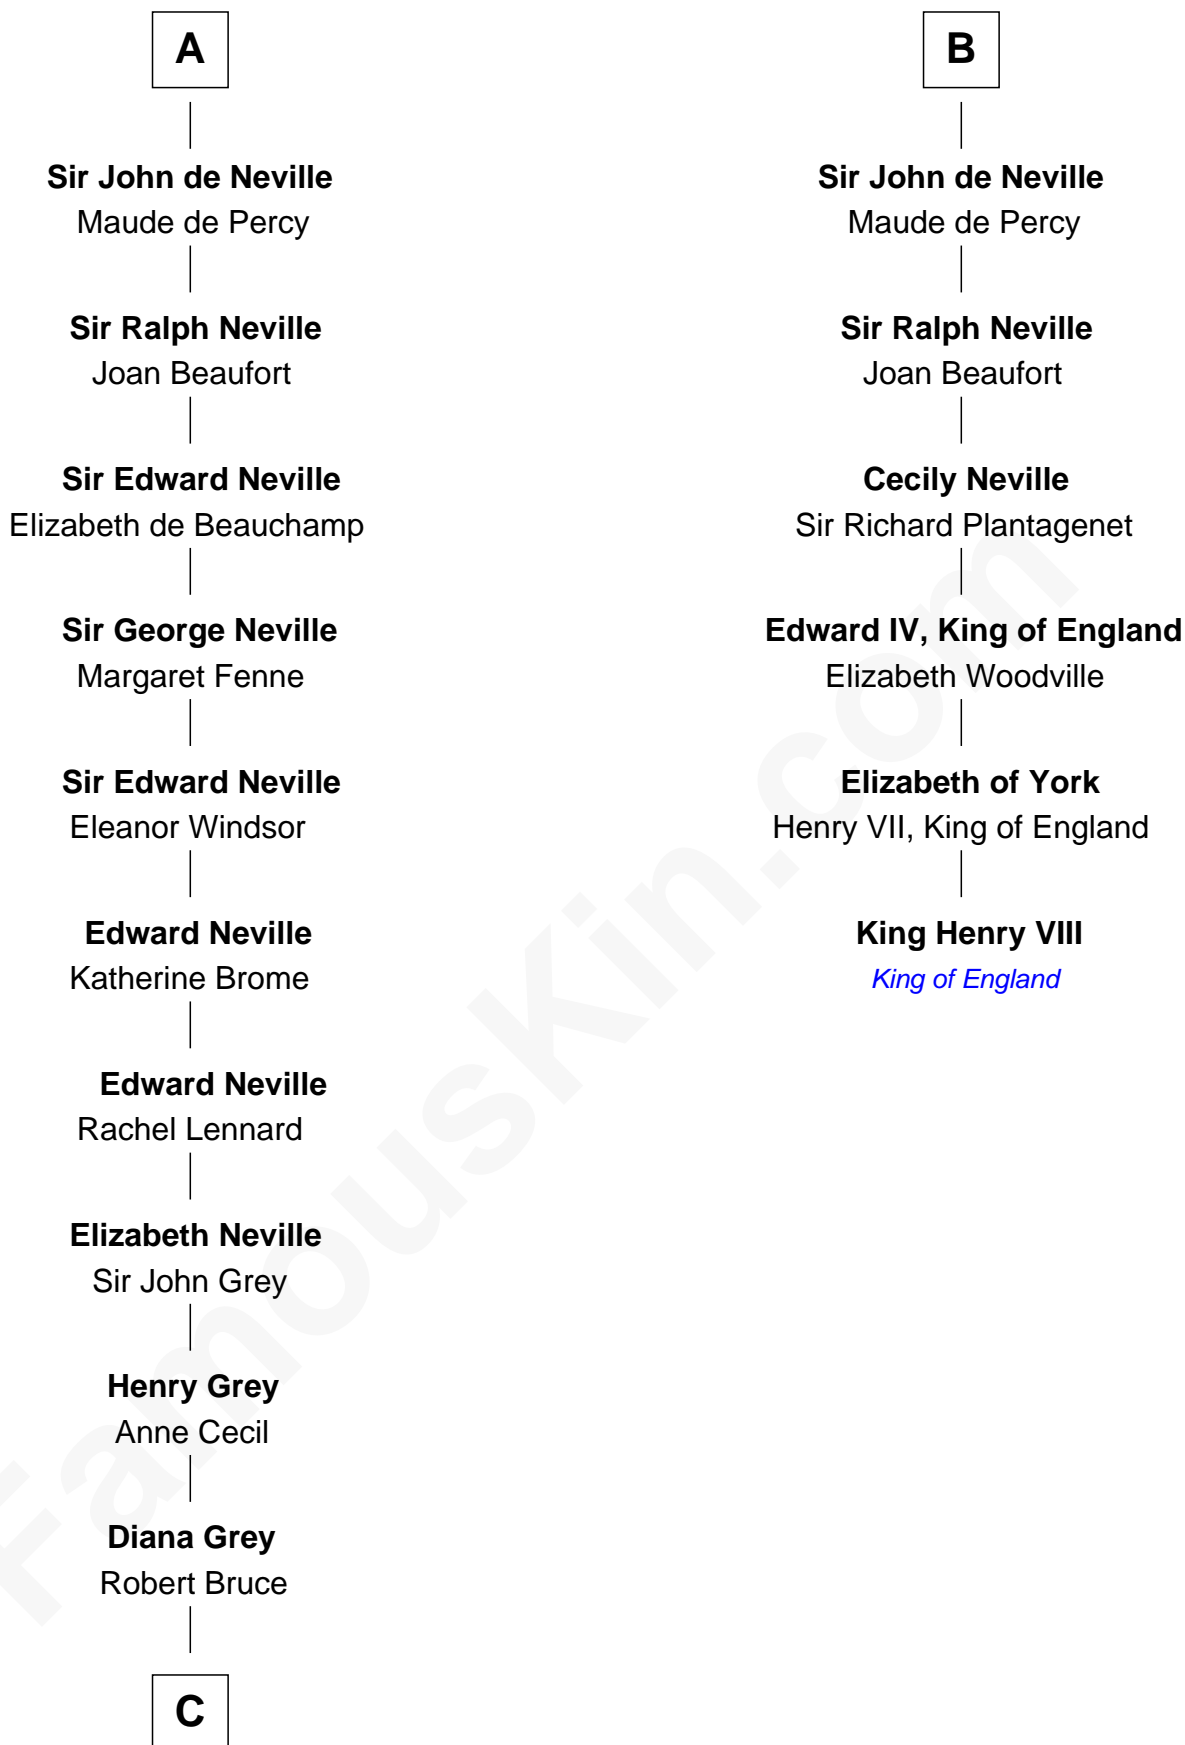

FamousKin.com Relationship Chart of

Lt. Gen. James Brudenell

Leader of the "Charge of the Light Brigade"

12th cousin 9 times removed of

King Henry VIII

King of England

Hugh de Grantmesnil

C

Thomas Bruce
Elizabeth Seymour

Elizabeth Bruce
George Brudenell

Robert Brudenell
Anne Bishopp

Robert Brudenell
Penelope Anne Cooke

Lt. Gen. James Brudenell
Charge of the Light Brigade Leader

FamousKin.com