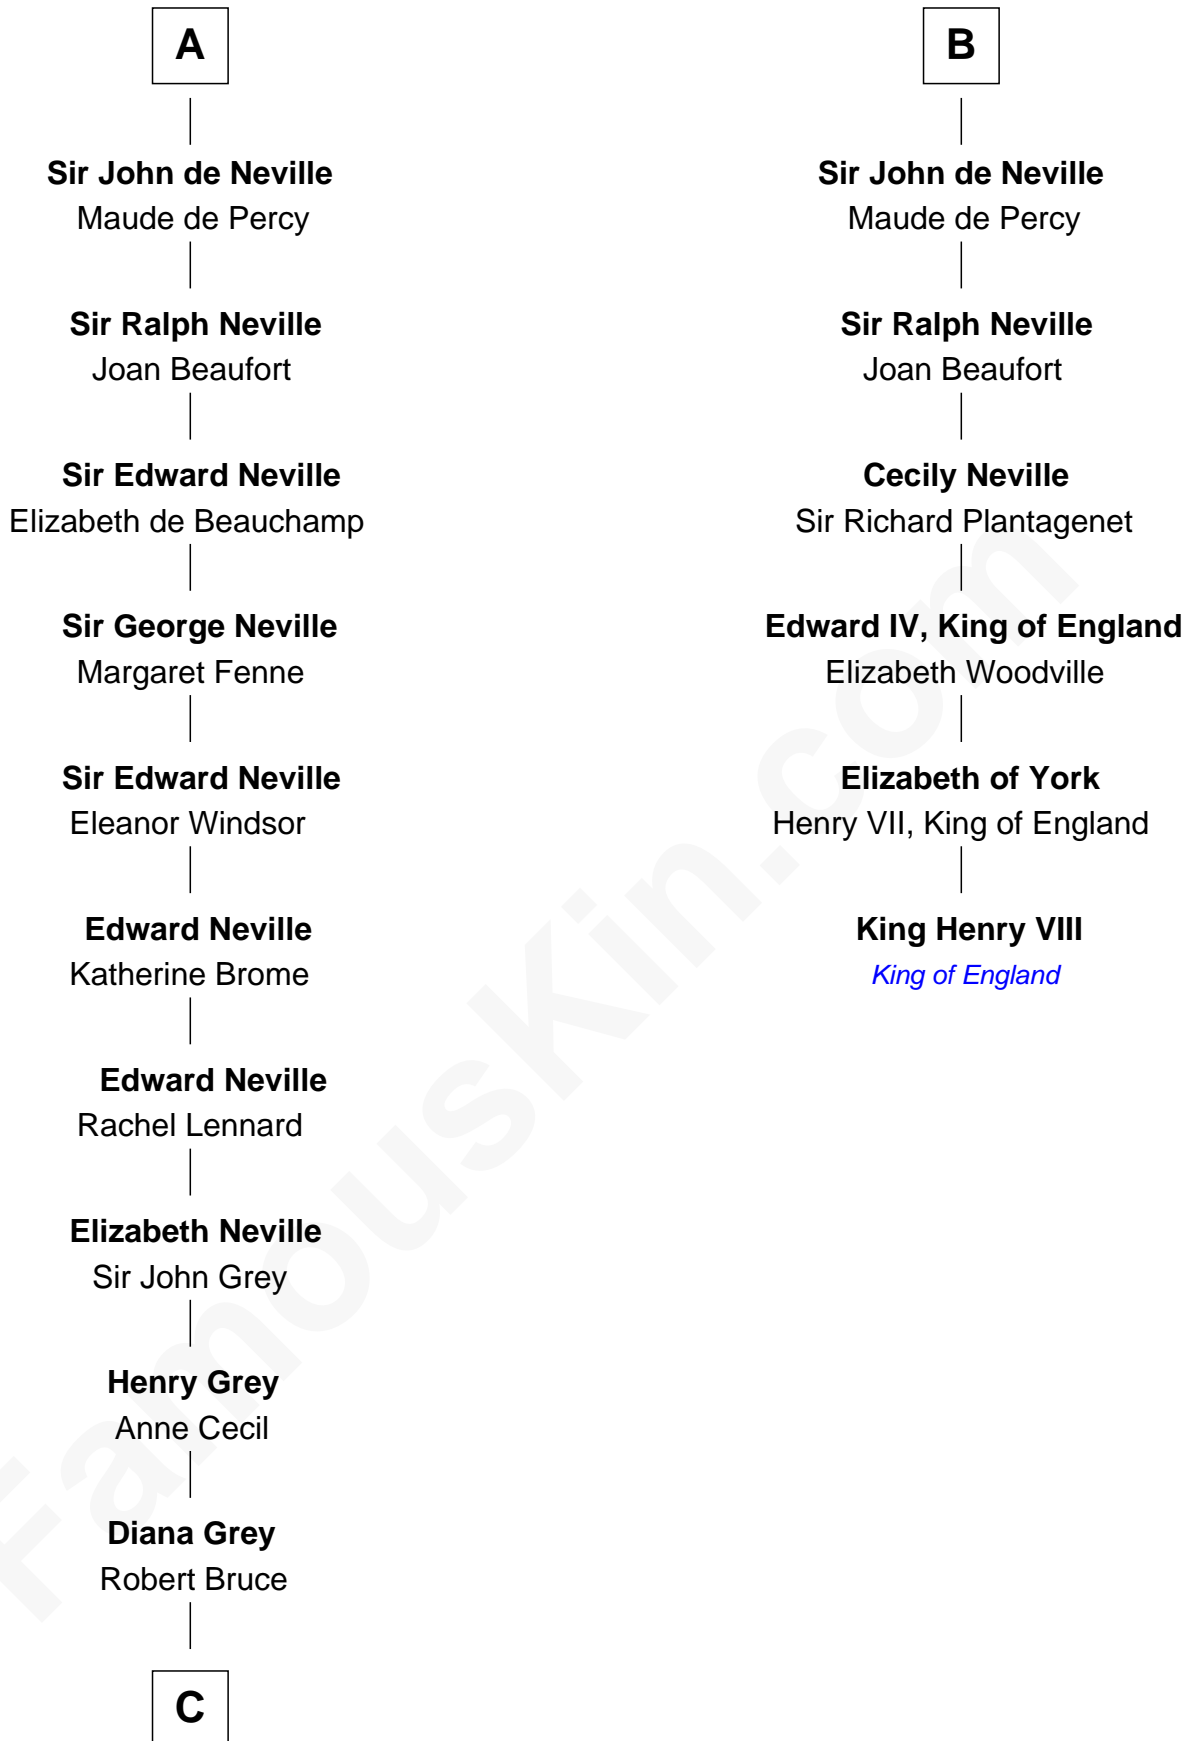

# FamousKin.com Relationship Chart of

**Lt. Gen. James Brudenell**

*Leader of the "Charge of the Light Brigade"*

12th cousin 9 times removed of

**King Henry VIII**

*King of England*

**C**

**Thomas Bruce**  
Elizabeth Seymour

**Elizabeth Bruce**  
George Brudenell

**Robert Brudenell**  
Anne Bishopp

**Robert Brudenell**  
Penelope Anne Cooke

**Lt. Gen. James Brudenell**  
*Charge of the Light Brigade Leader*

FamousKin.com