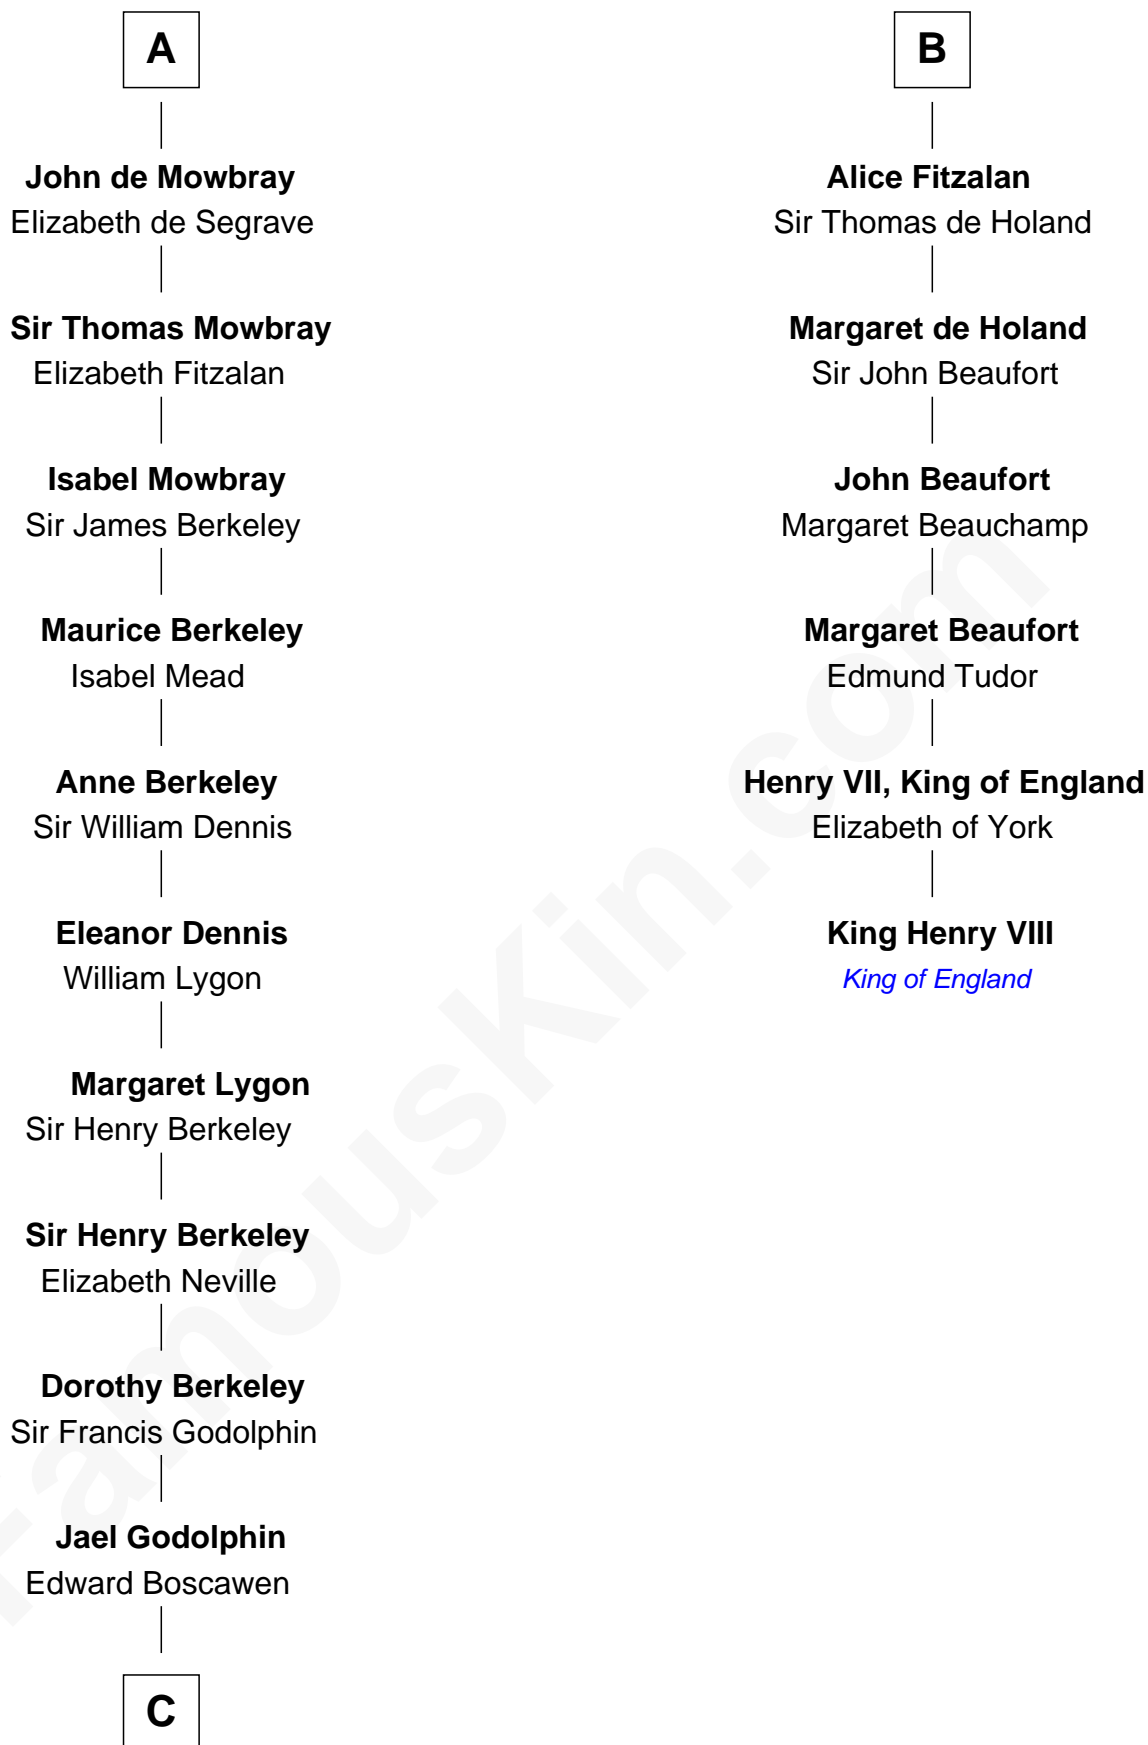

FamousKin.com

Relationship Chart of

Lt. Gen. James Brudenell

Leader of the "Charge of the Light Brigade"

12th cousin 9 times removed of

King Henry VIII

King of England

C

—
Hugh Boscawen
Charlotte Godfrey

—
Anne Boscawen
Sir Cecil Bishopp

—
Anne Bishopp
Robert Brudenell

—
Robert Brudenell
Penelope Anne Cooke

—
Lt. Gen. James Brudenell
Charge of the Light Brigade Leader

FamousKin.com