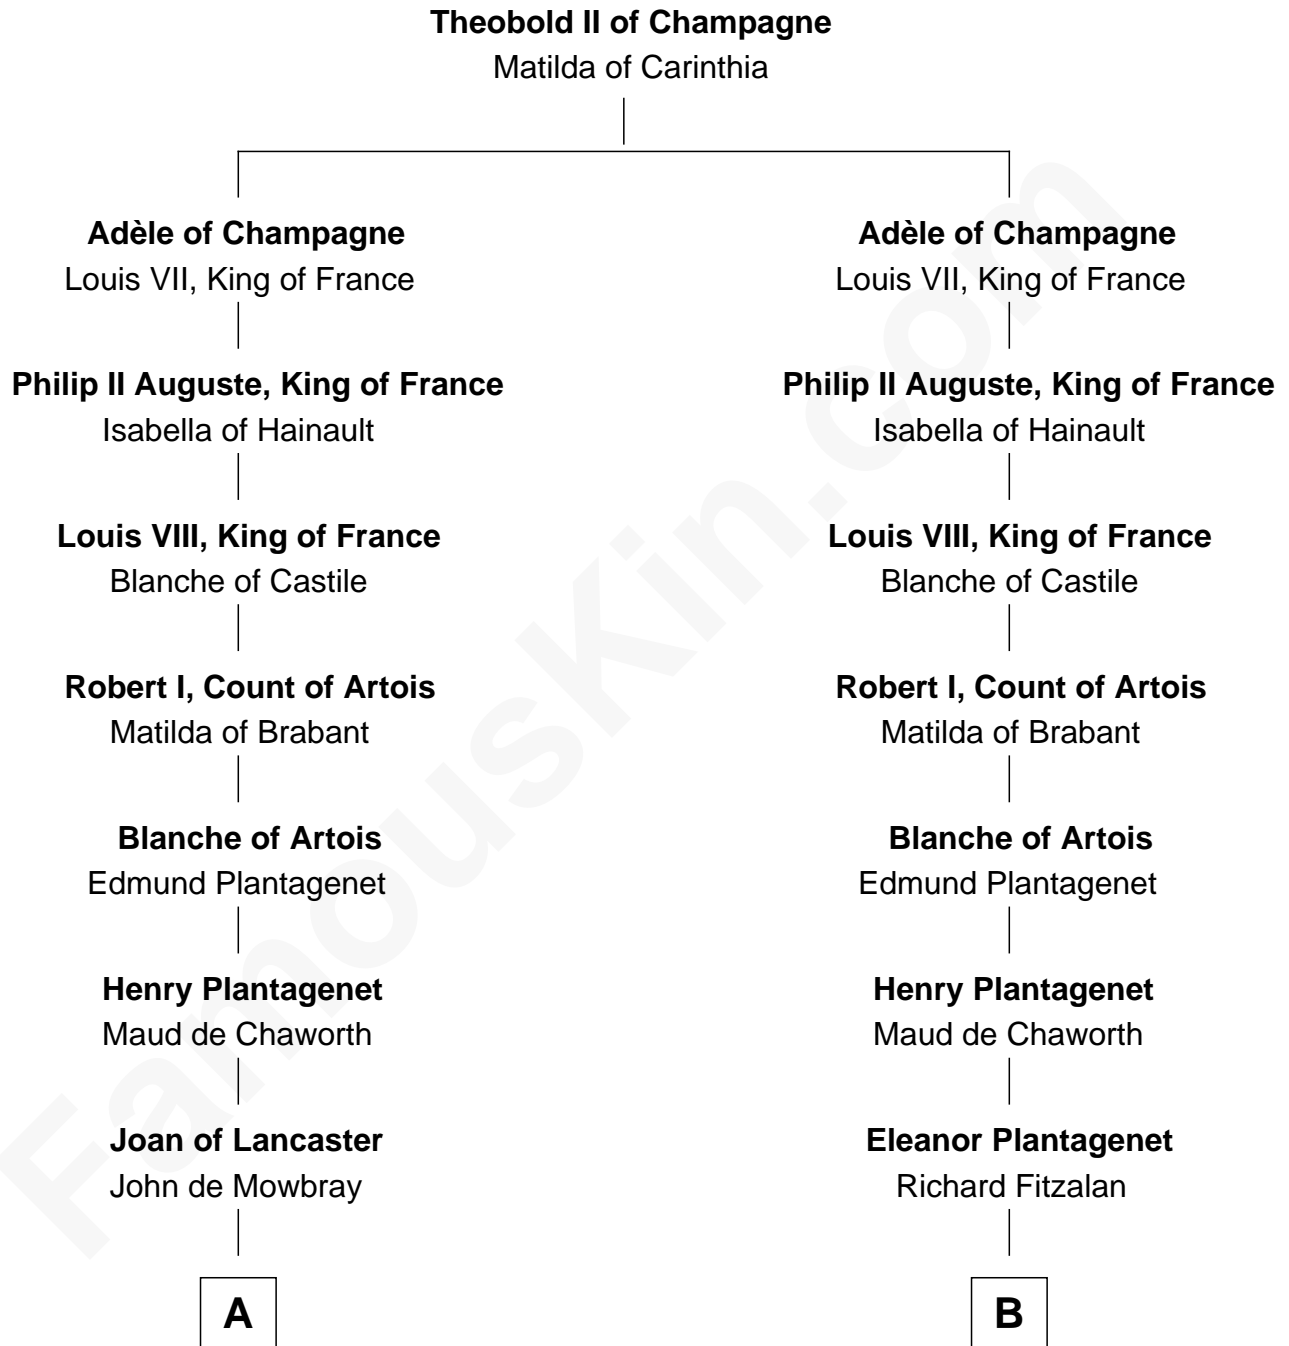

FamousKin.com

Relationship Chart of

Lt. Gen. James Brudenell

Leader of the "Charge of the Light Brigade"

12th cousin 9 times removed of

King Henry VIII

King of England

C

—
Hugh Boscawen
Charlotte Godfrey

—
Anne Boscawen
Sir Cecil Bishopp

—
Anne Bishopp
Robert Brudenell

—
Robert Brudenell
Penelope Anne Cooke

—
Lt. Gen. James Brudenell
Charge of the Light Brigade Leader

FamousKin.com