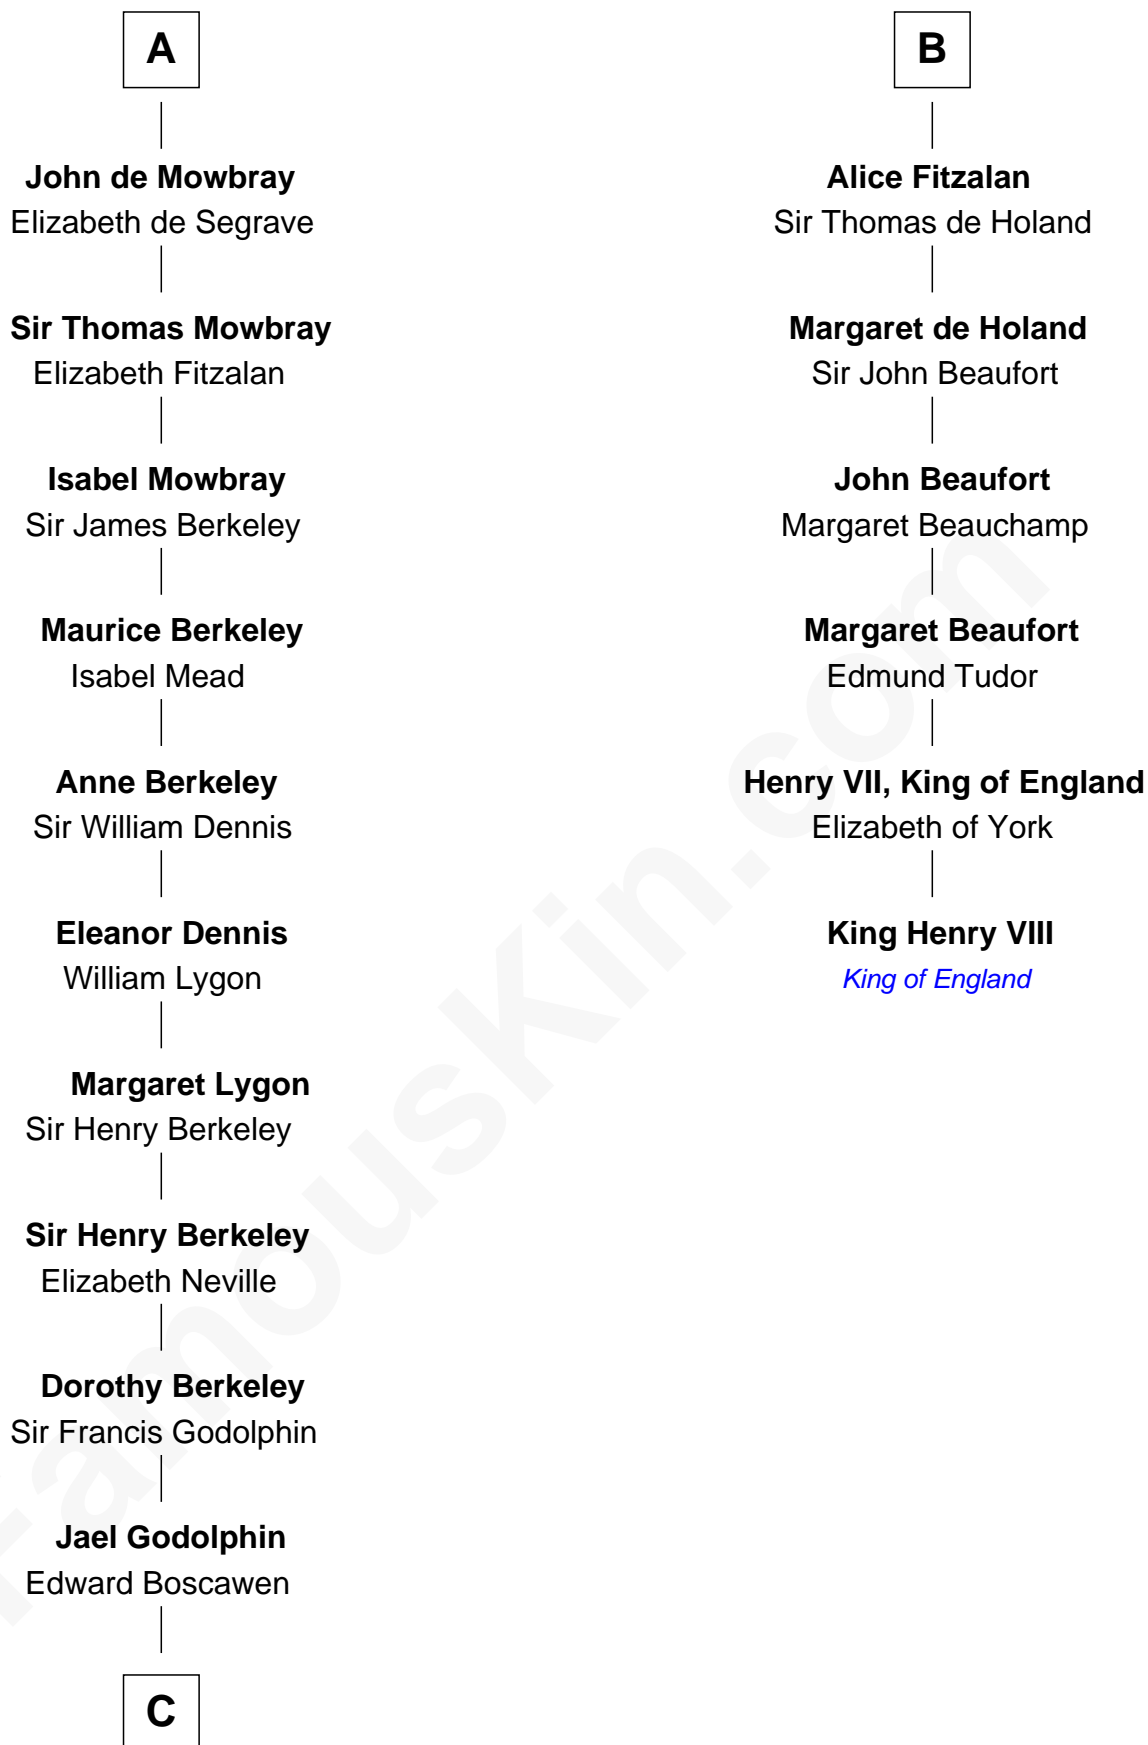

## Relationship Chart of

**Lt. Gen. James Brudenell**

*Leader of the "Charge of the Light Brigade"*

12th cousin 9 times removed of

**King Henry VIII**

*King of England*

**C**

—  
**Hugh Boscawen**  
Charlotte Godfrey

—  
**Anne Boscawen**  
Sir Cecil Bishopp

—  
**Anne Bishopp**  
Robert Brudenell

—  
**Robert Brudenell**  
Penelope Anne Cooke

—  
**Lt. Gen. James Brudenell**  
*Charge of the Light Brigade Leader*

FamousKin.com