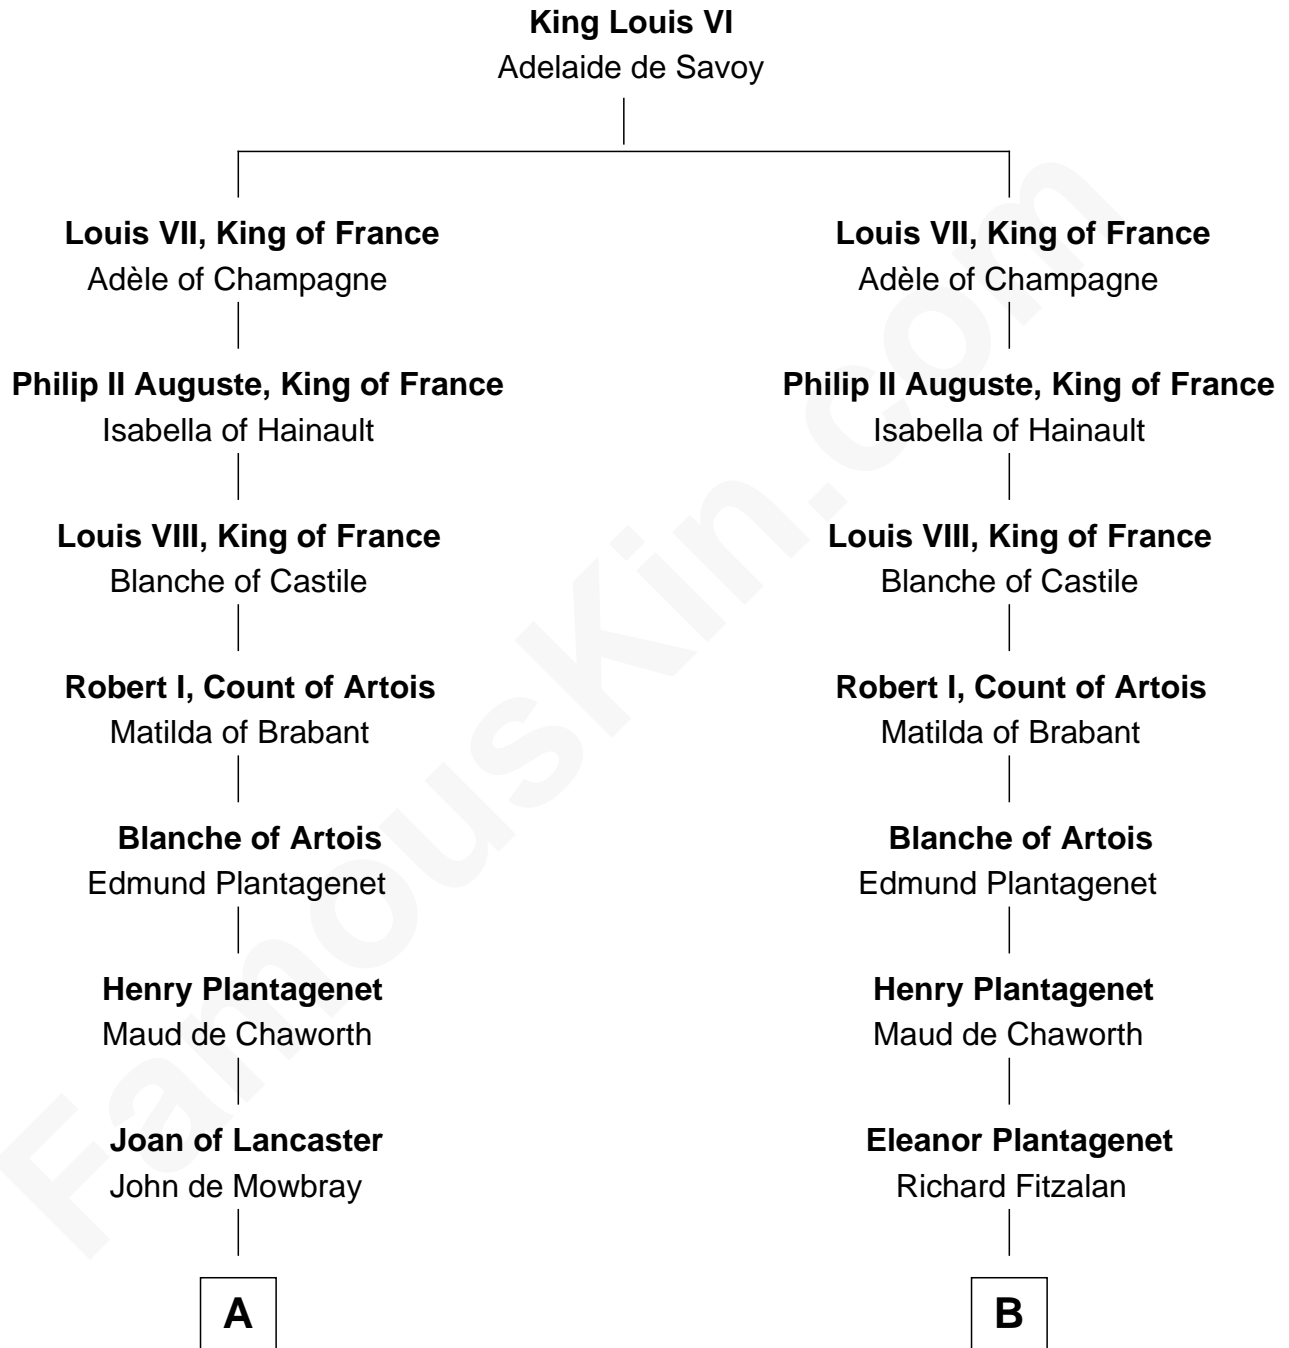

## Relationship Chart of

**Lt. Gen. James Brudenell**

*Leader of the "Charge of the Light Brigade"*

12th cousin 9 times removed of

**King Henry VIII**

*King of England*

**C**

—  
**Hugh Boscawen**  
Charlotte Godfrey

—  
**Anne Boscawen**  
Sir Cecil Bishopp

—  
**Anne Bishopp**  
Robert Brudenell

—  
**Robert Brudenell**  
Penelope Anne Cooke

—  
**Lt. Gen. James Brudenell**  
*Charge of the Light Brigade Leader*

FamousKin.com