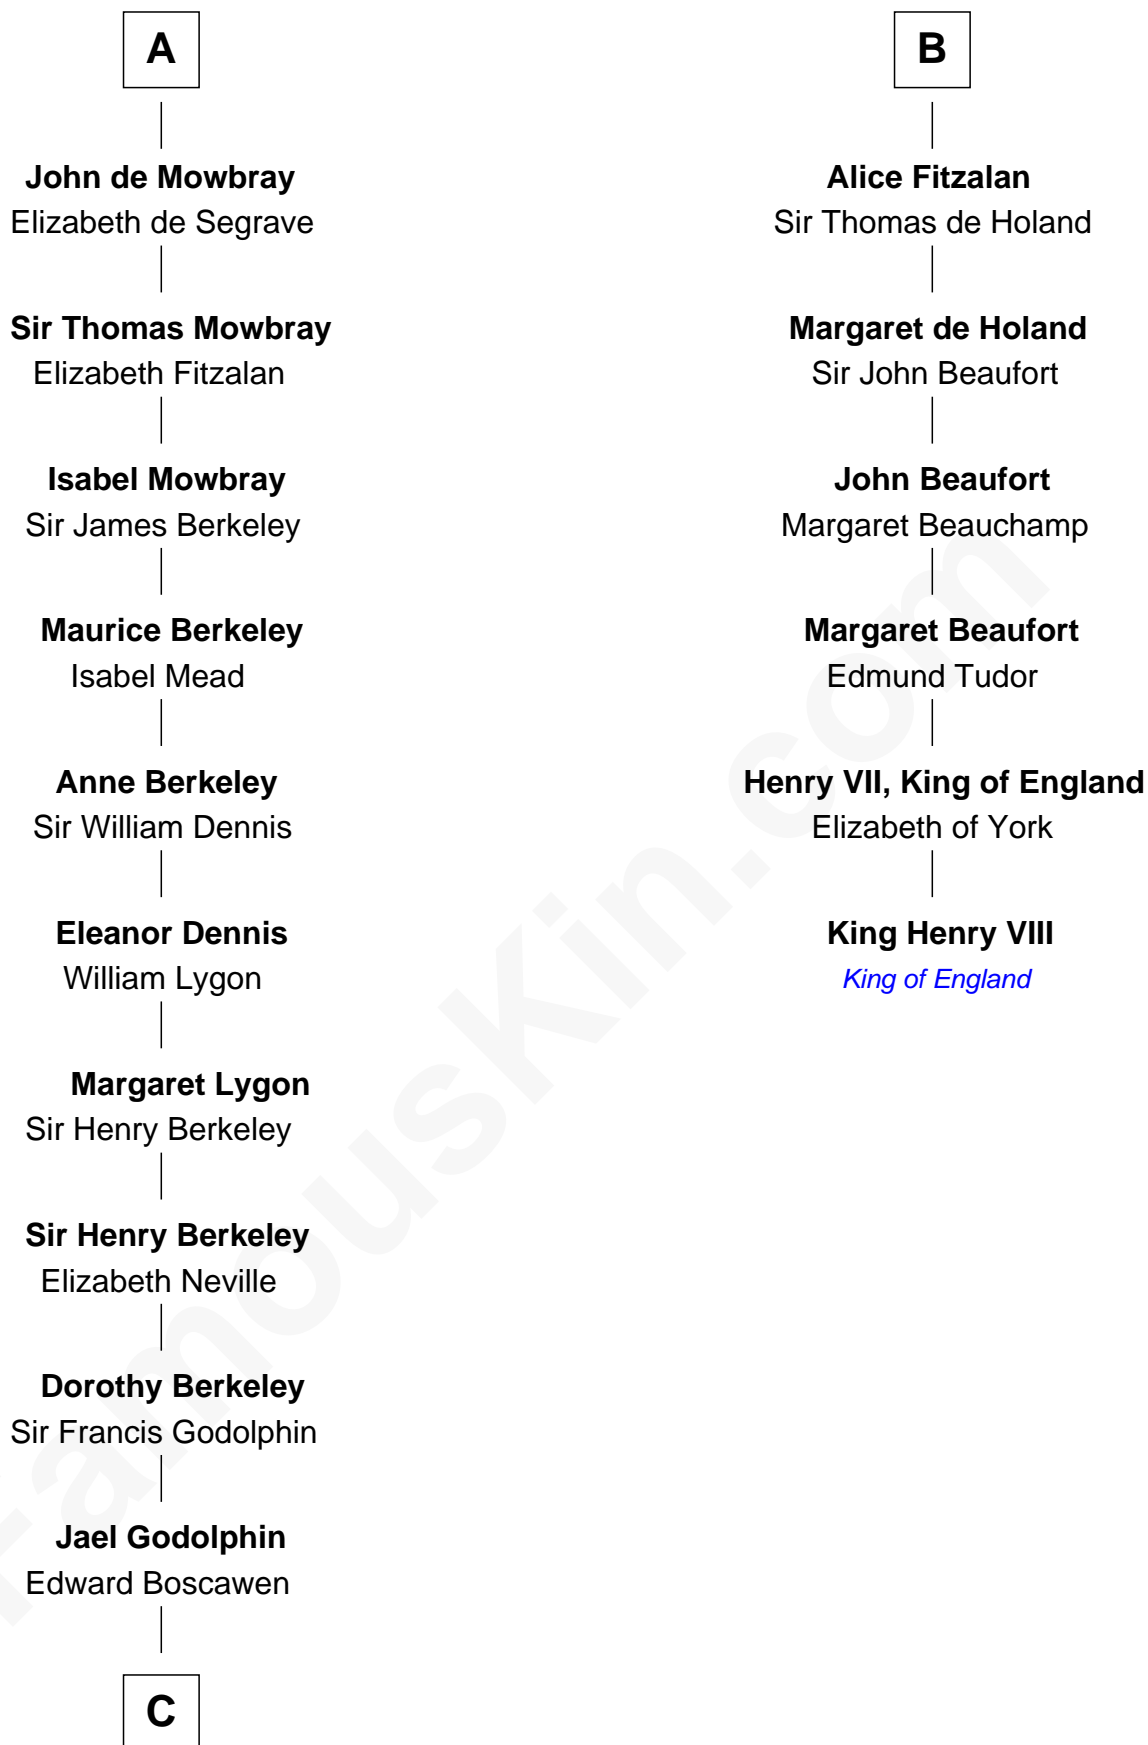

## Relationship Chart of

**Lt. Gen. James Brudenell**

*Leader of the "Charge of the Light Brigade"*

12th cousin 9 times removed of

**King Henry VIII**

*King of England*

**Godfrey II, Count of Louvain**

Luitgarde of Sulzbach

Marguerite of Limbourg

**Henry I, Duke of Brabant**

Mathilde of Boulogne

**Henry II, Duke of Brabant**

Marie of Hohenstaufen

**Matilda of Brabant**

Robert I, Count of Artois

**Blanche of Artois**

Edmund Plantagenet

**Henry Plantagenet**

Maud de Chaworth

**Eleanor Plantagenet**

Richard Fitzalan

**B**

**C**

—  
**Hugh Boscawen**  
Charlotte Godfrey

—  
**Anne Boscawen**  
Sir Cecil Bishopp

—  
**Anne Bishopp**  
Robert Brudenell

—  
**Robert Brudenell**  
Penelope Anne Cooke

—  
**Lt. Gen. James Brudenell**  
*Charge of the Light Brigade Leader*

FamousKin.com