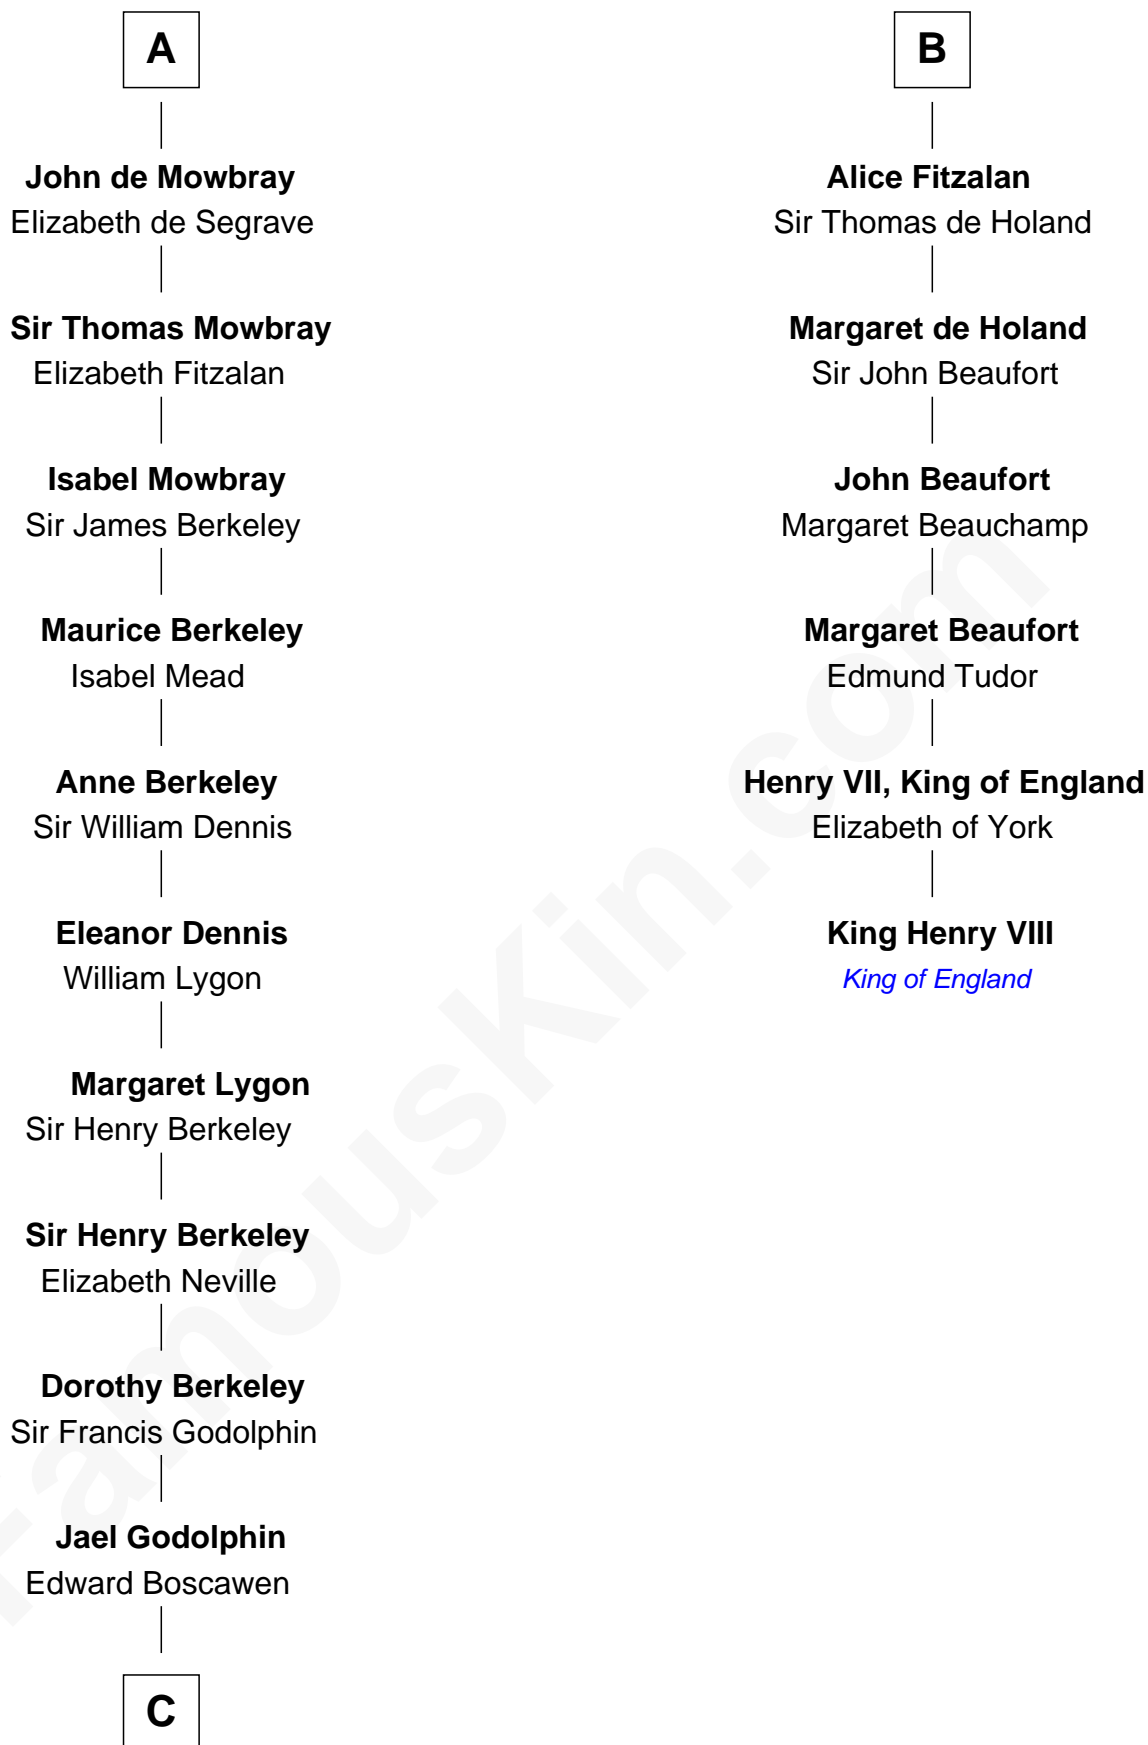

## Relationship Chart of

**Lt. Gen. James Brudenell**

*Leader of the "Charge of the Light Brigade"*

12th cousin 9 times removed of

**King Henry VIII**

*King of England*

**Henry II, Duke of Limbourg**

**Marguerite of Limbourg**  
Godfrey III, Count of Louvain

**Henry I, Duke of Brabant**  
Mathilde of Boulogne

**Henry II, Duke of Brabant**  
Marie of Hohenstaufen

**Matilda of Brabant**  
Robert I, Count of Artois

**Blanche of Artois**  
Edmund Plantagenet

**Henry Plantagenet**  
Maud de Chaworth

**Joan of Lancaster**  
John de Mowbray

**A**

**Marguerite of Limbourg**  
Godfrey III, Count of Louvain

**Henry I, Duke of Brabant**  
Mathilde of Boulogne

**Henry II, Duke of Brabant**  
Marie of Hohenstaufen

**Matilda of Brabant**  
Robert I, Count of Artois

**Blanche of Artois**  
Edmund Plantagenet

**Henry Plantagenet**  
Maud de Chaworth

**Eleanor Plantagenet**  
Richard Fitzalan

**B**

**C**

—  
**Hugh Boscawen**  
Charlotte Godfrey