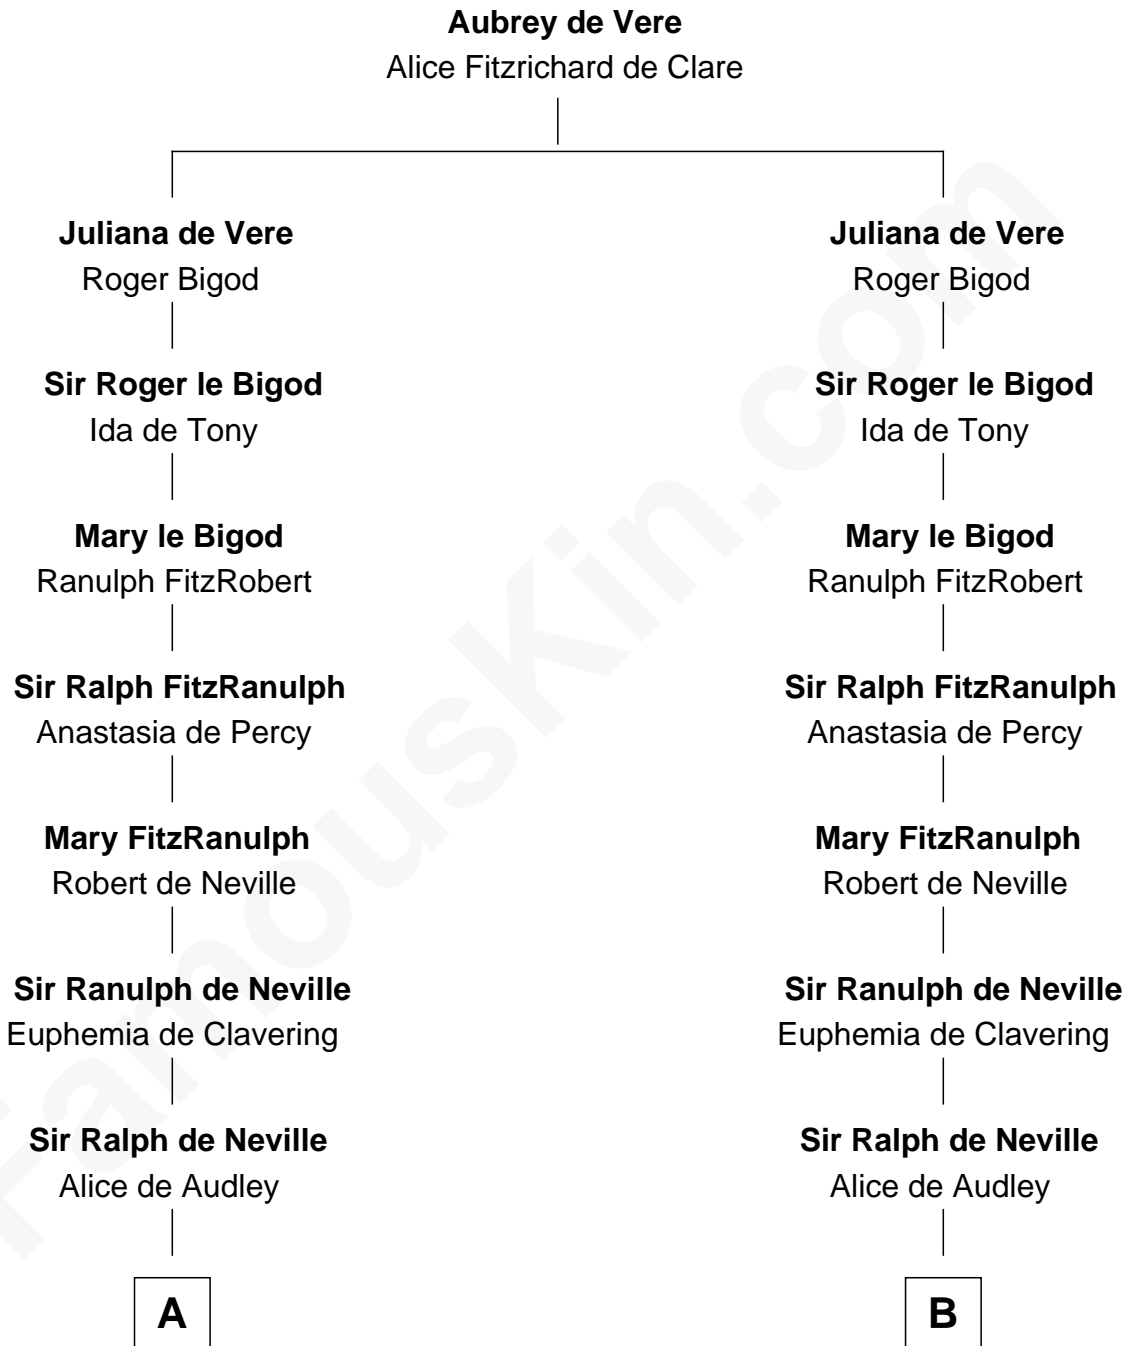

FamousKin.com Relationship Chart of

Lt. Gen. James Brudenell

Leader of the "Charge of the Light Brigade"

12th cousin 9 times removed of

King Henry VIII

King of England

C

Thomas Bruce
Elizabeth Seymour

Elizabeth Bruce
George Brudenell

Robert Brudenell
Anne Bishopp

Robert Brudenell
Penelope Anne Cooke

Lt. Gen. James Brudenell
Charge of the Light Brigade Leader

FamousKin.com