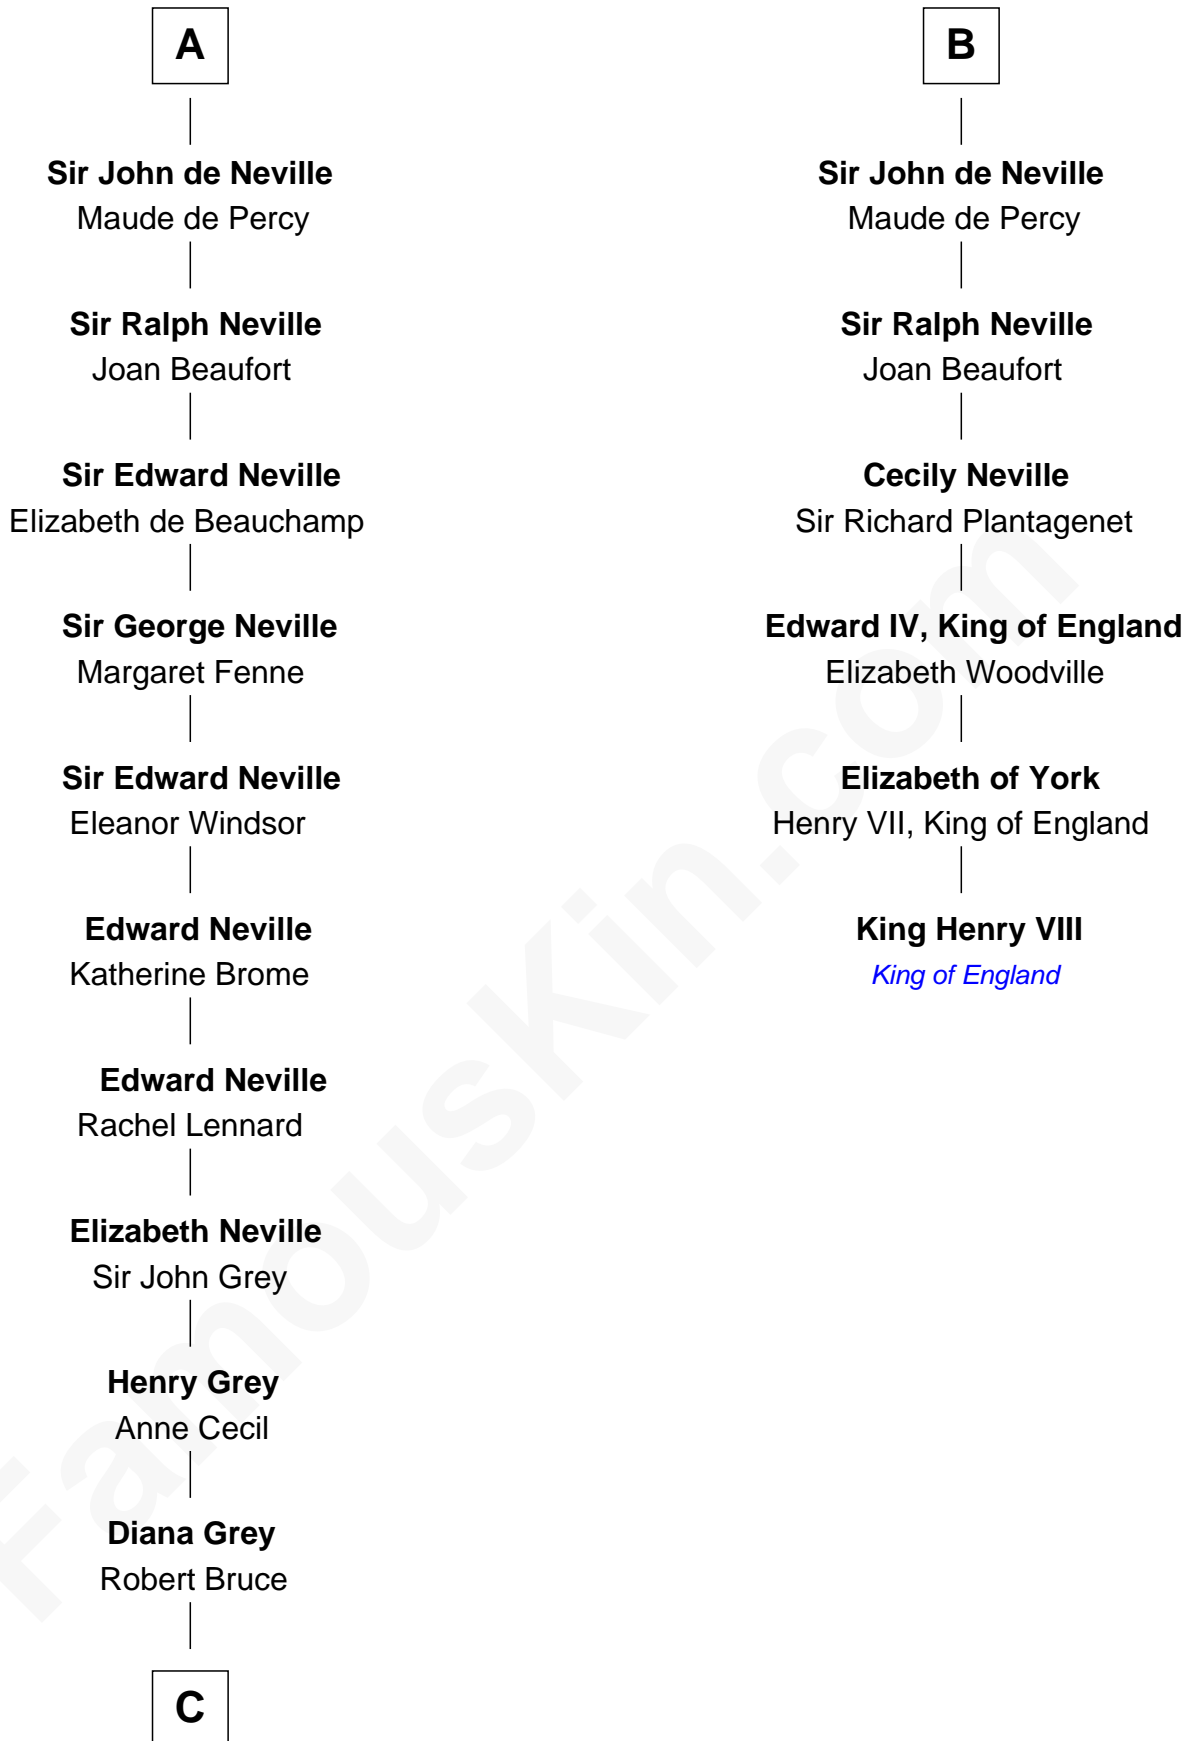

FamousKin.com Relationship Chart of

Lt. Gen. James Brudenell

Leader of the "Charge of the Light Brigade"

12th cousin 9 times removed of

King Henry VIII

King of England

C

Thomas Bruce
Elizabeth Seymour

Elizabeth Bruce
George Brudenell

Robert Brudenell
Anne Bishopp

Robert Brudenell
Penelope Anne Cooke

Lt. Gen. James Brudenell
Charge of the Light Brigade Leader

FamousKin.com