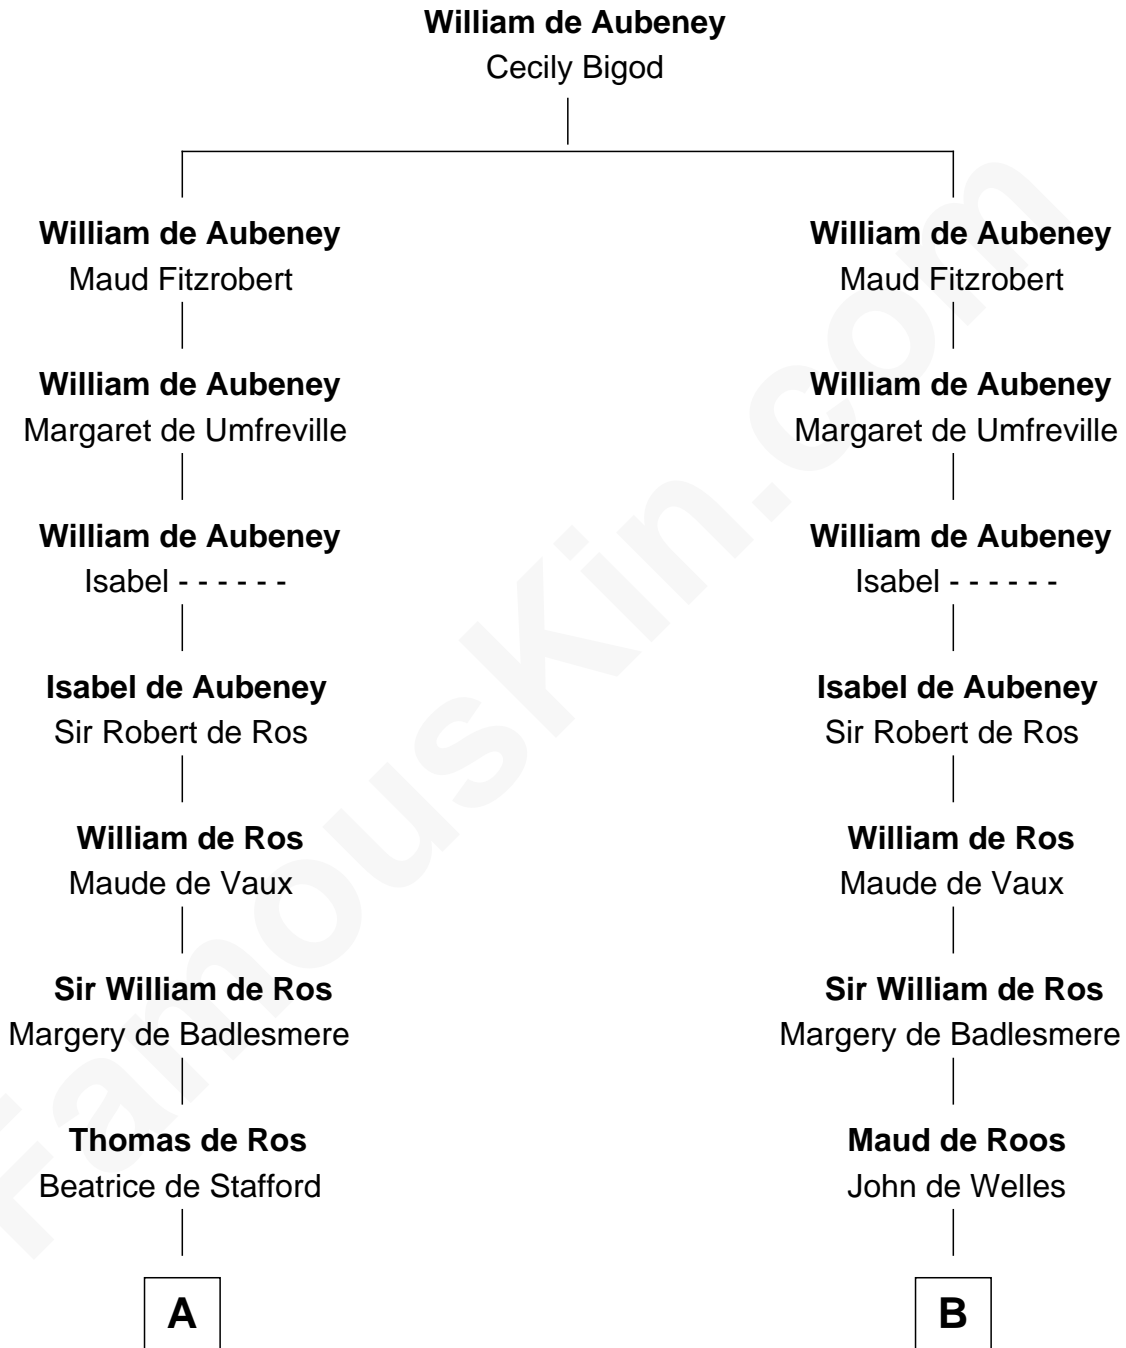

FamousKin.com

Relationship Chart of

Lt. Gen. James Brudenell

Leader of the "Charge of the Light Brigade"

19th cousin 2 times removed of

Francis Lightfoot Lee

Signer of the Declaration of Independence

C

Sir Cecil Bishopp
Elizabeth Dunch

Sir Cecil Bishopp
Anne Boscawen

Anne Bishopp
Robert Brudenell

Robert Brudenell
Penelope Anne Cooke

Lt. Gen. James Brudenell
Charge of the Light Brigade Leader

D

Hannah Harrison
Philip Ludwell

Hannah Ludwell
Gov. Thomas Lee

Francis Lightfoot Lee
Signer of Declaration of Independence

FamousKin.com