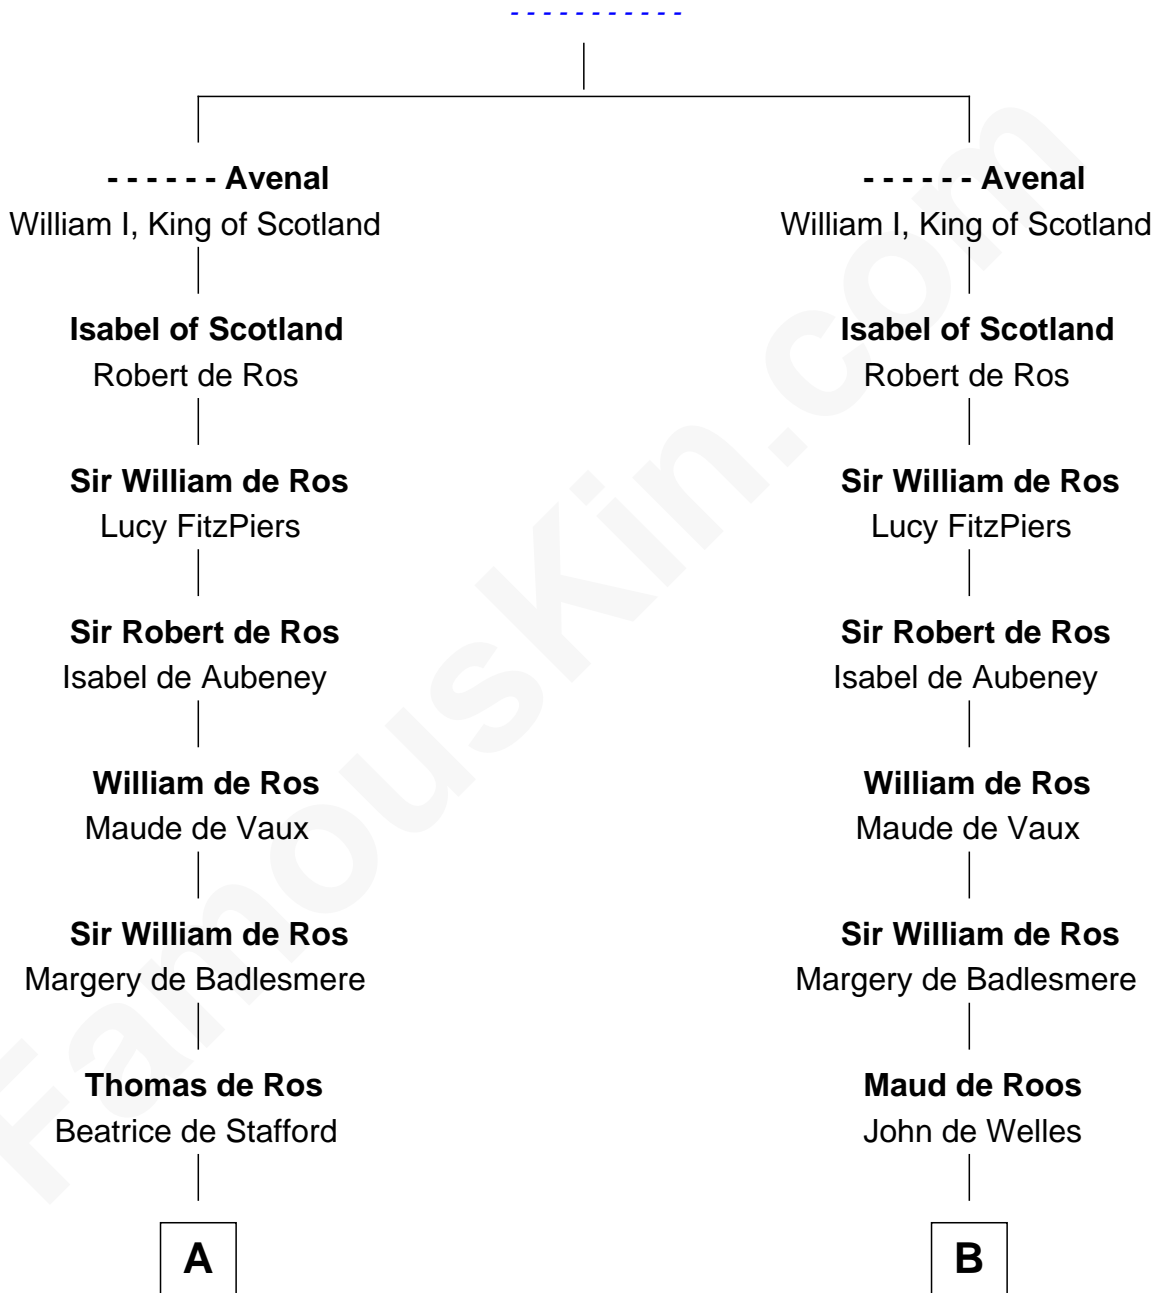

FamousKin.com

Relationship Chart of

Lt. Gen. James Brudenell

Leader of the "Charge of the Light Brigade"

19th cousin 2 times removed of

Francis Lightfoot Lee

Signer of the Declaration of Independence

Richard Avenal

Hannah Ludwell
Gov. Thomas Lee

Francis Lightfoot Lee
Signer of Declaration of Independence

FamousKin.com