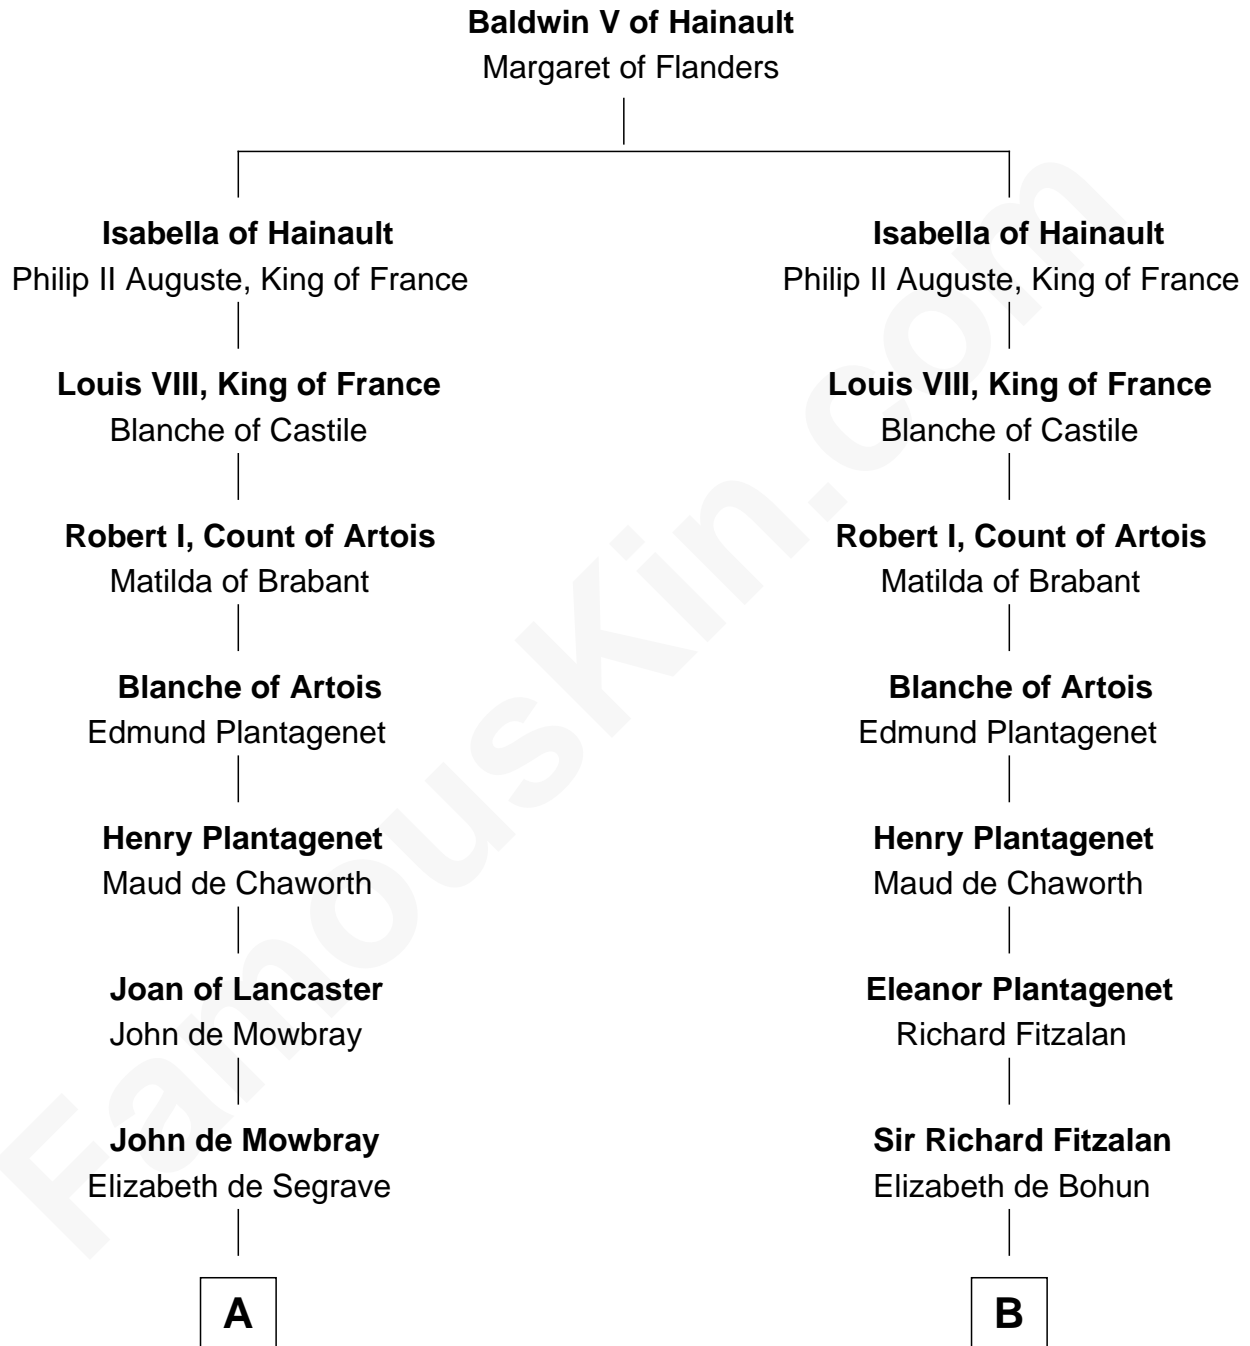

FamousKin.com

Relationship Chart of

Lt. Gen. James Brudenell

Leader of the "Charge of the Light Brigade"

18th cousin 2 times removed of

Francis Lightfoot Lee

Signer of the Declaration of Independence

C

Anne Boscawen
Sir Cecil Bishopp

Anne Bishopp
Robert Brudenell

Robert Brudenell
Penelope Anne Cooke

Lt. Gen. James Brudenell
Charge of the Light Brigade Leader

D

Gov. Thomas Lee
Hannah Ludwell

Francis Lightfoot Lee
Signer of Declaration of Independence