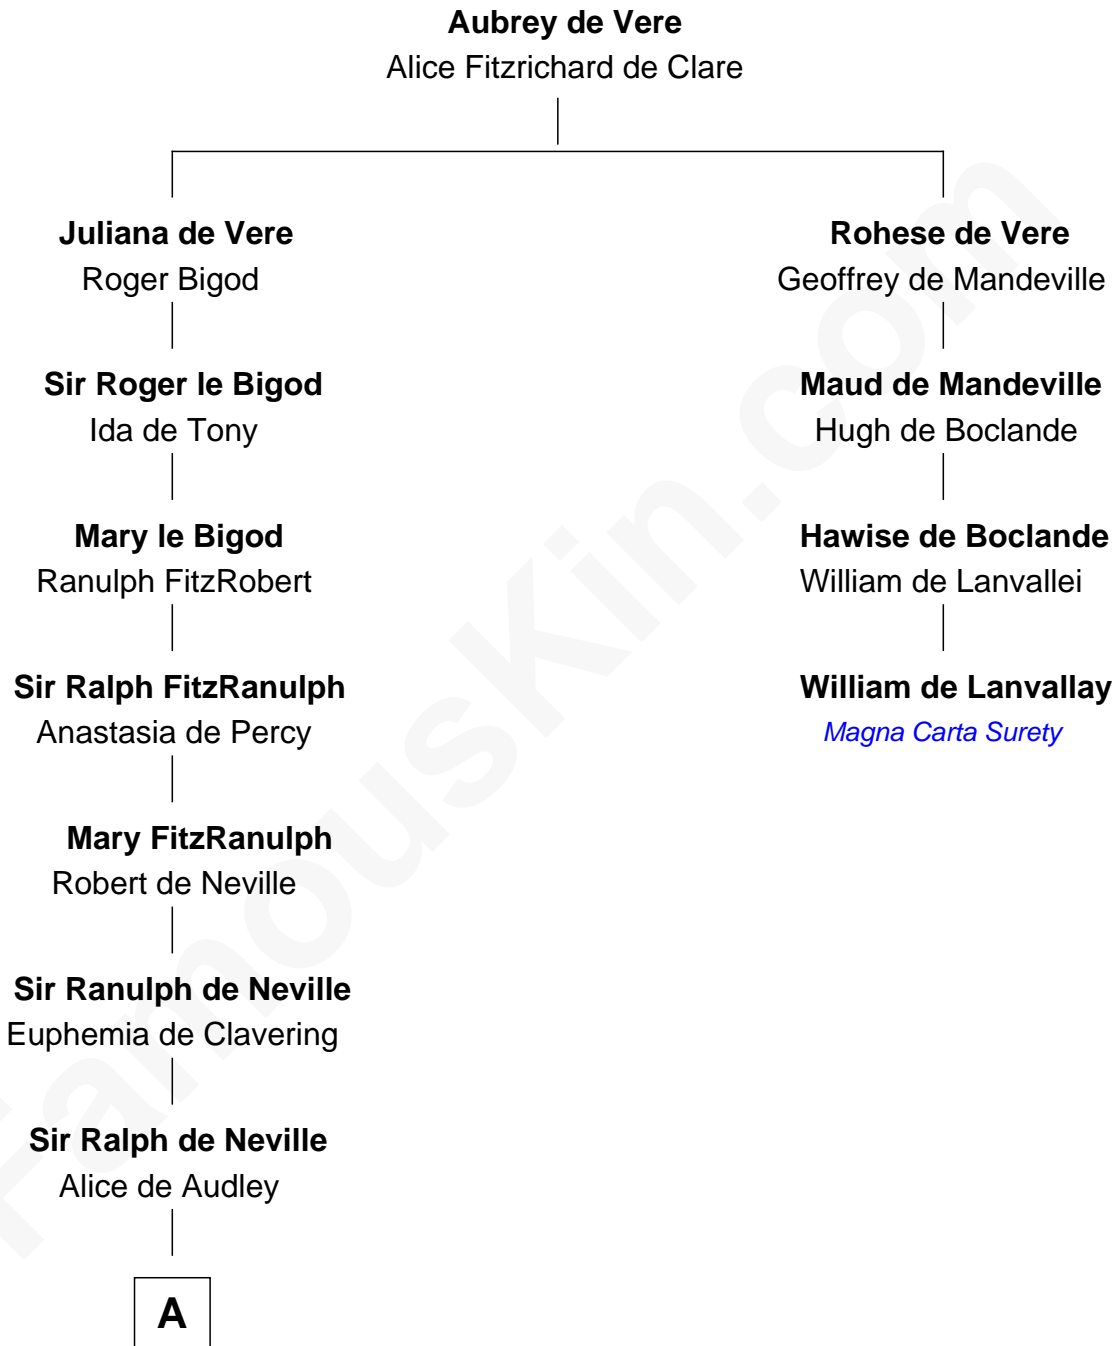

FamousKin.com Relationship Chart of

Lt. Gen. James Brudenell

Leader of the "Charge of the Light Brigade"

3rd cousin 18 times removed of

William de Lanvallay

Magna Carta Surety

B

—
Thomas Bruce
Elizabeth Seymour

—
Elizabeth Bruce
George Brudenell

—
Robert Brudenell
Anne Bishopp

—
Robert Brudenell
Penelope Anne Cooke

—
Lt. Gen. James Brudenell
Charge of the Light Brigade Leader

FamousKin.com