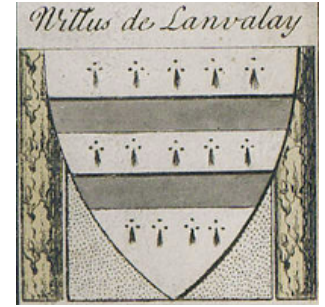

FamousKin.com Relationship Chart of

Lt. Gen. James Brudenell

Leader of the "Charge of the Light Brigade"

3rd cousin 18 times removed of

William de Lanvallay

Magna Carta Surety

B

—
Thomas Bruce
Elizabeth Seymour