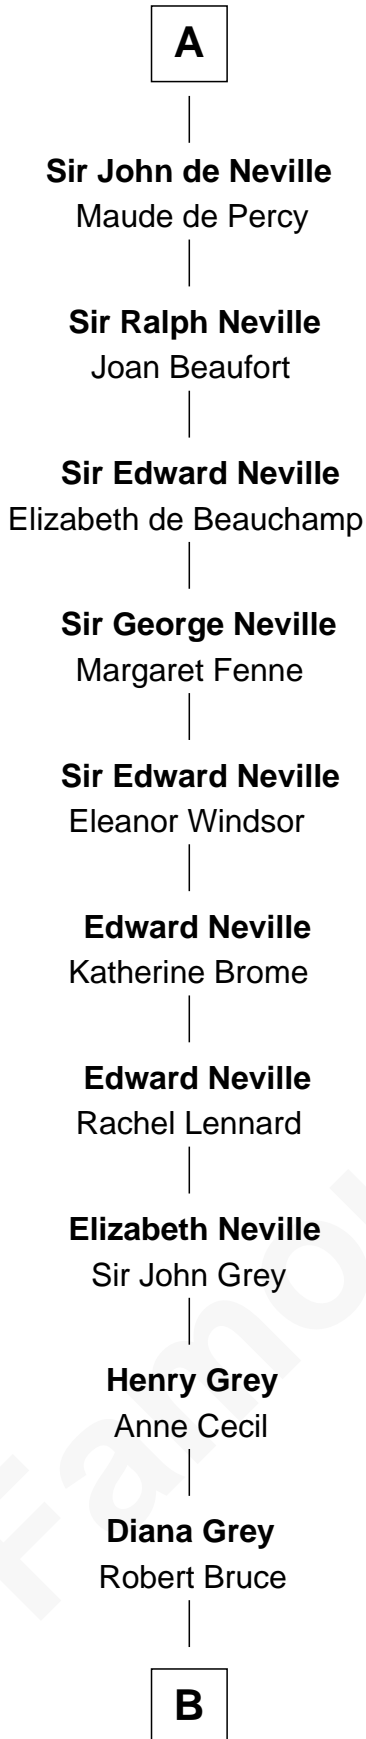

FamousKin.com Relationship Chart of

Lt. Gen. James Brudenell

Leader of the "Charge of the Light Brigade"

3rd cousin 18 times removed of

William de Lanvallay

Magna Carta Surety

B

—
Thomas Bruce
Elizabeth Seymour

—
Elizabeth Bruce
George Brudenell

—
Robert Brudenell
Anne Bishopp

—
Robert Brudenell
Penelope Anne Cooke

—
Lt. Gen. James Brudenell
Charge of the Light Brigade Leader

FamousKin.com