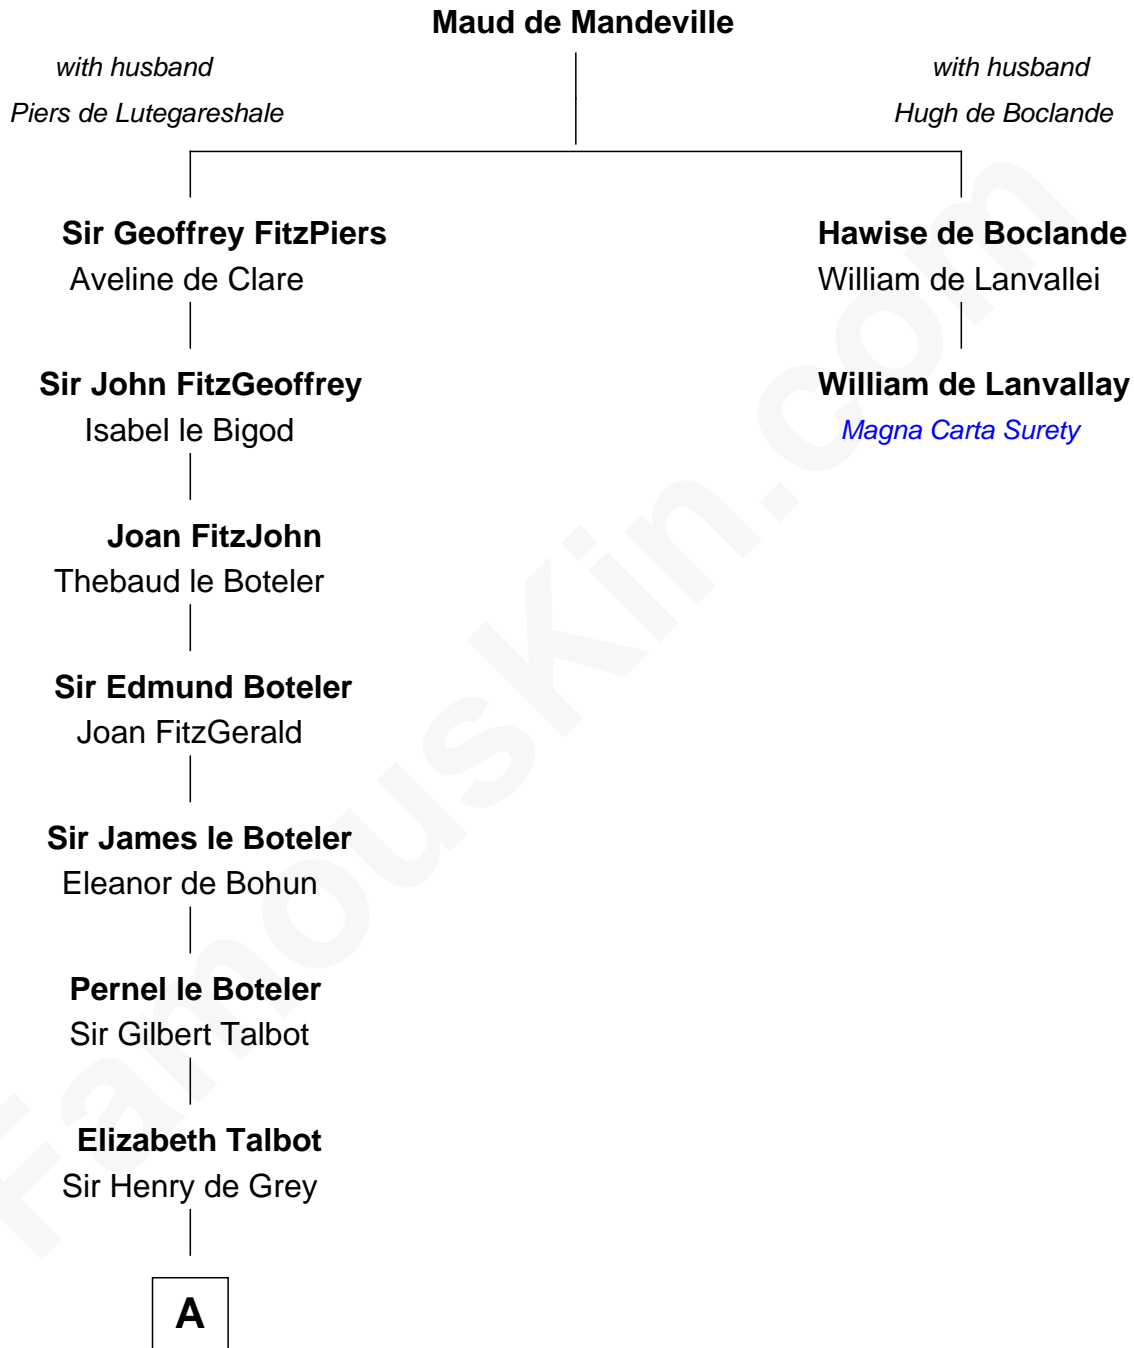

FamousKin.com Relationship Chart of

Lt. Gen. James Brudenell

Leader of the "Charge of the Light Brigade"

1st cousin 19 times removed of

William de Lanvallay

Magna Carta Surety

A

Margaret de Grey

Sir John Darcy

John Darcy

Joan de Greystoke

Joan Darcy

John Beaumont

George Beaumont

Joan Pauncefoot

William Beaumont