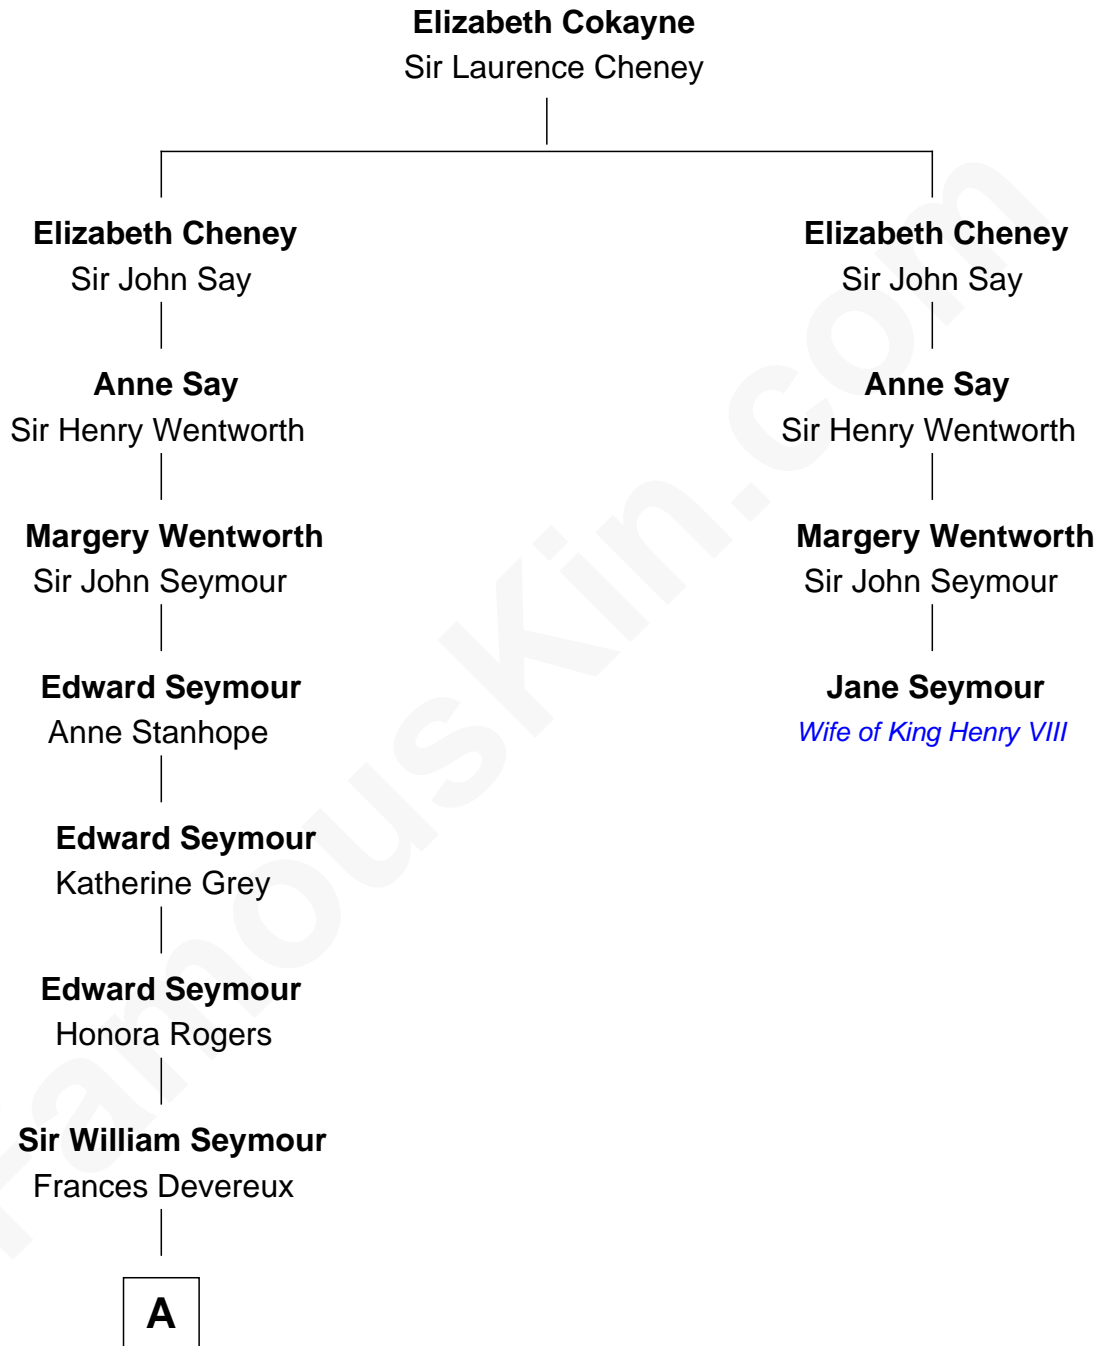

FamousKin.com Relationship Chart of

Lt. Gen. James Brudenell

Leader of the "Charge of the Light Brigade"

3rd cousin 9 times removed of

Jane Seymour

3rd Wife of King Henry VIII

A

Henry Seymour