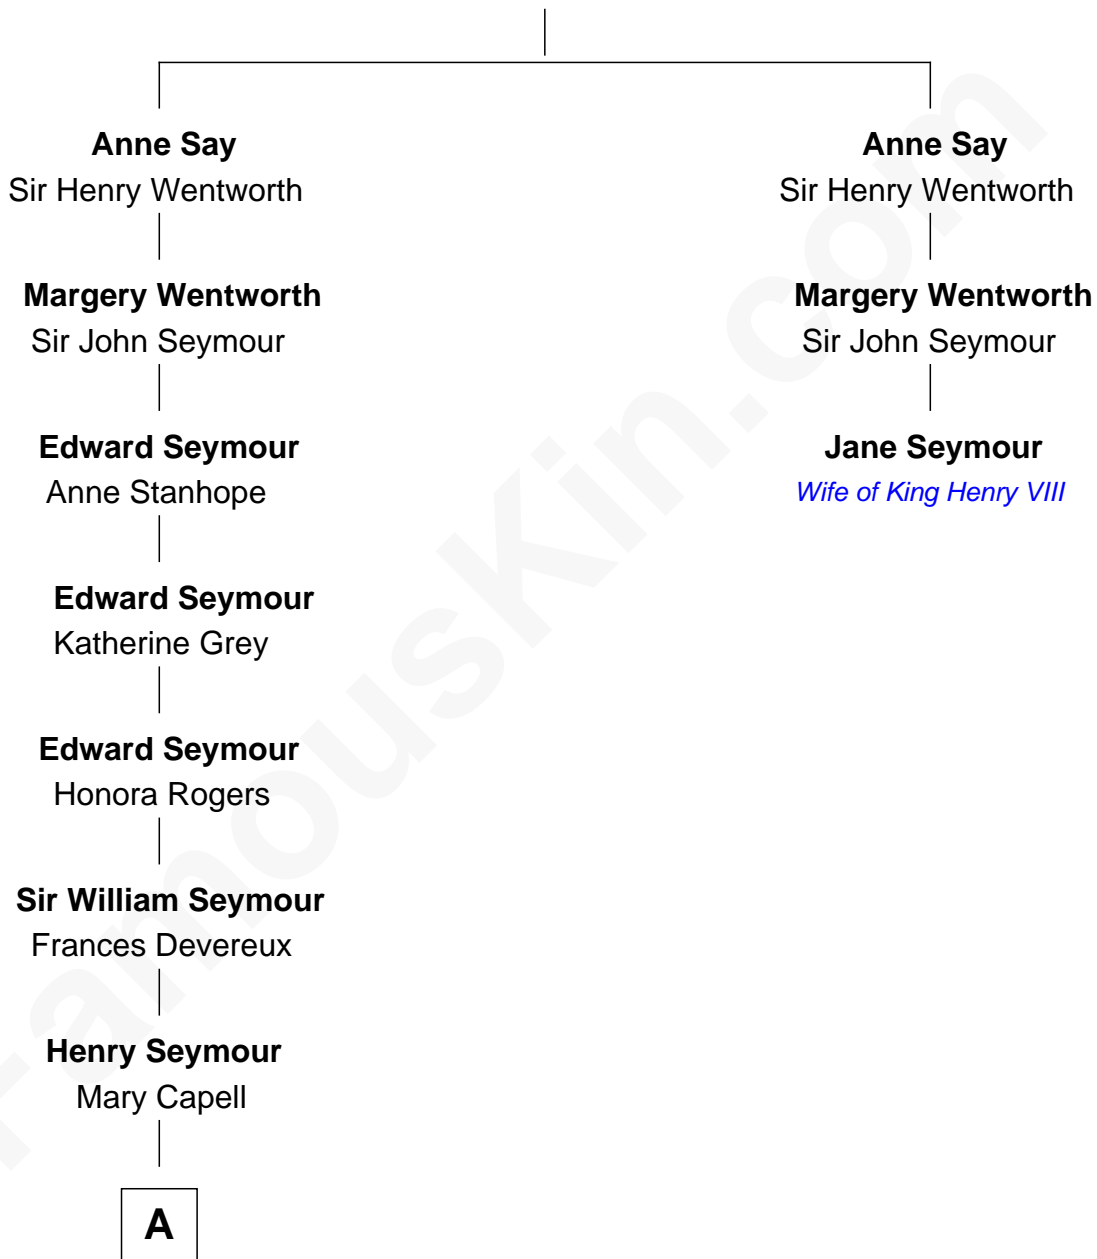

FamousKin.com

Relationship Chart of

Lt. Gen. James Brudenell

Leader of the "Charge of the Light Brigade"

2nd cousin 9 times removed of

Jane Seymour

3rd Wife of King Henry VIII

Elizabeth Cheney

Sir John Say

A

Elizabeth Seymour

Thomas Bruce

Elizabeth Bruce

George Brudenell

Robert Brudenell

Anne Bishopp