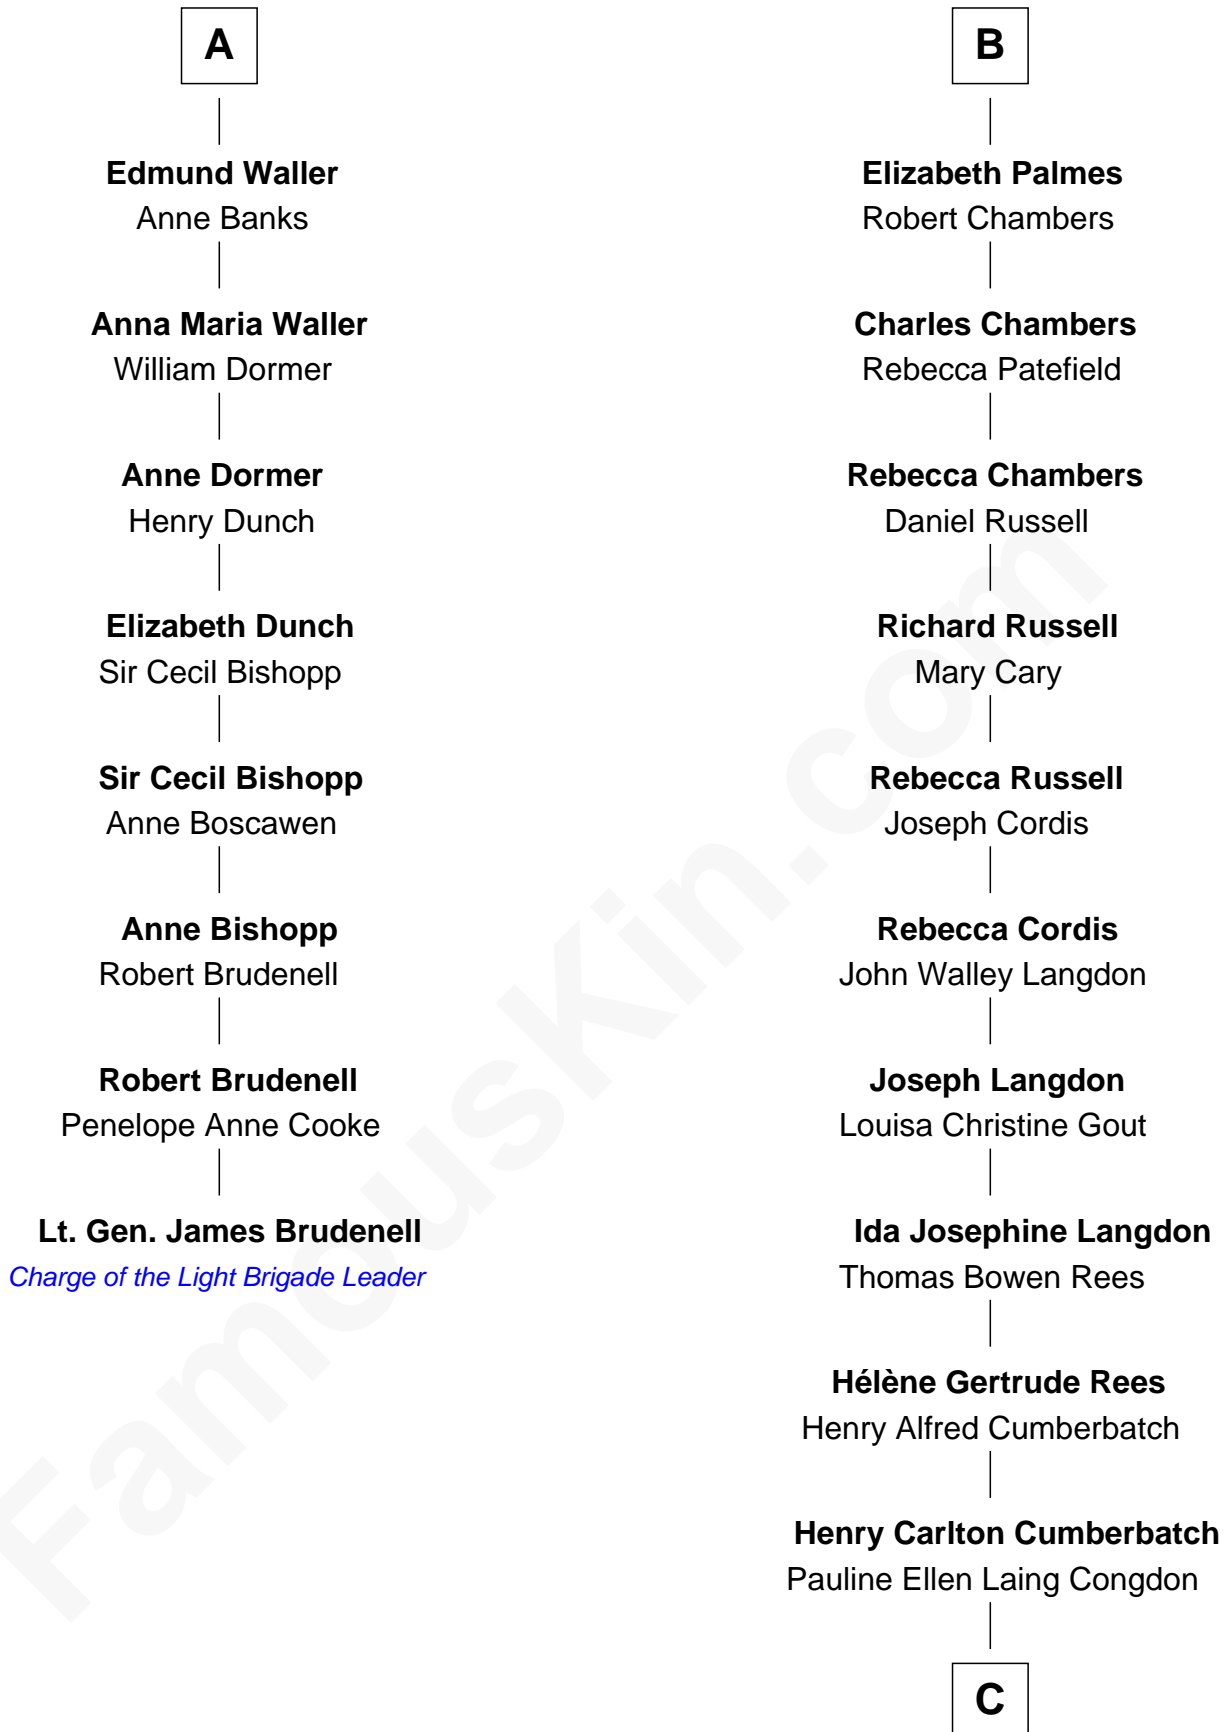

## Relationship Chart of

**Lt. Gen. James Brudenell**

*Leader of the "Charge of the Light Brigade"*

14th cousin 4 times removed of

**Benedict Cumberbatch**

*Movie, Television and Stage Actor*

C

Timothy Carlton Congdon Cumberbatch