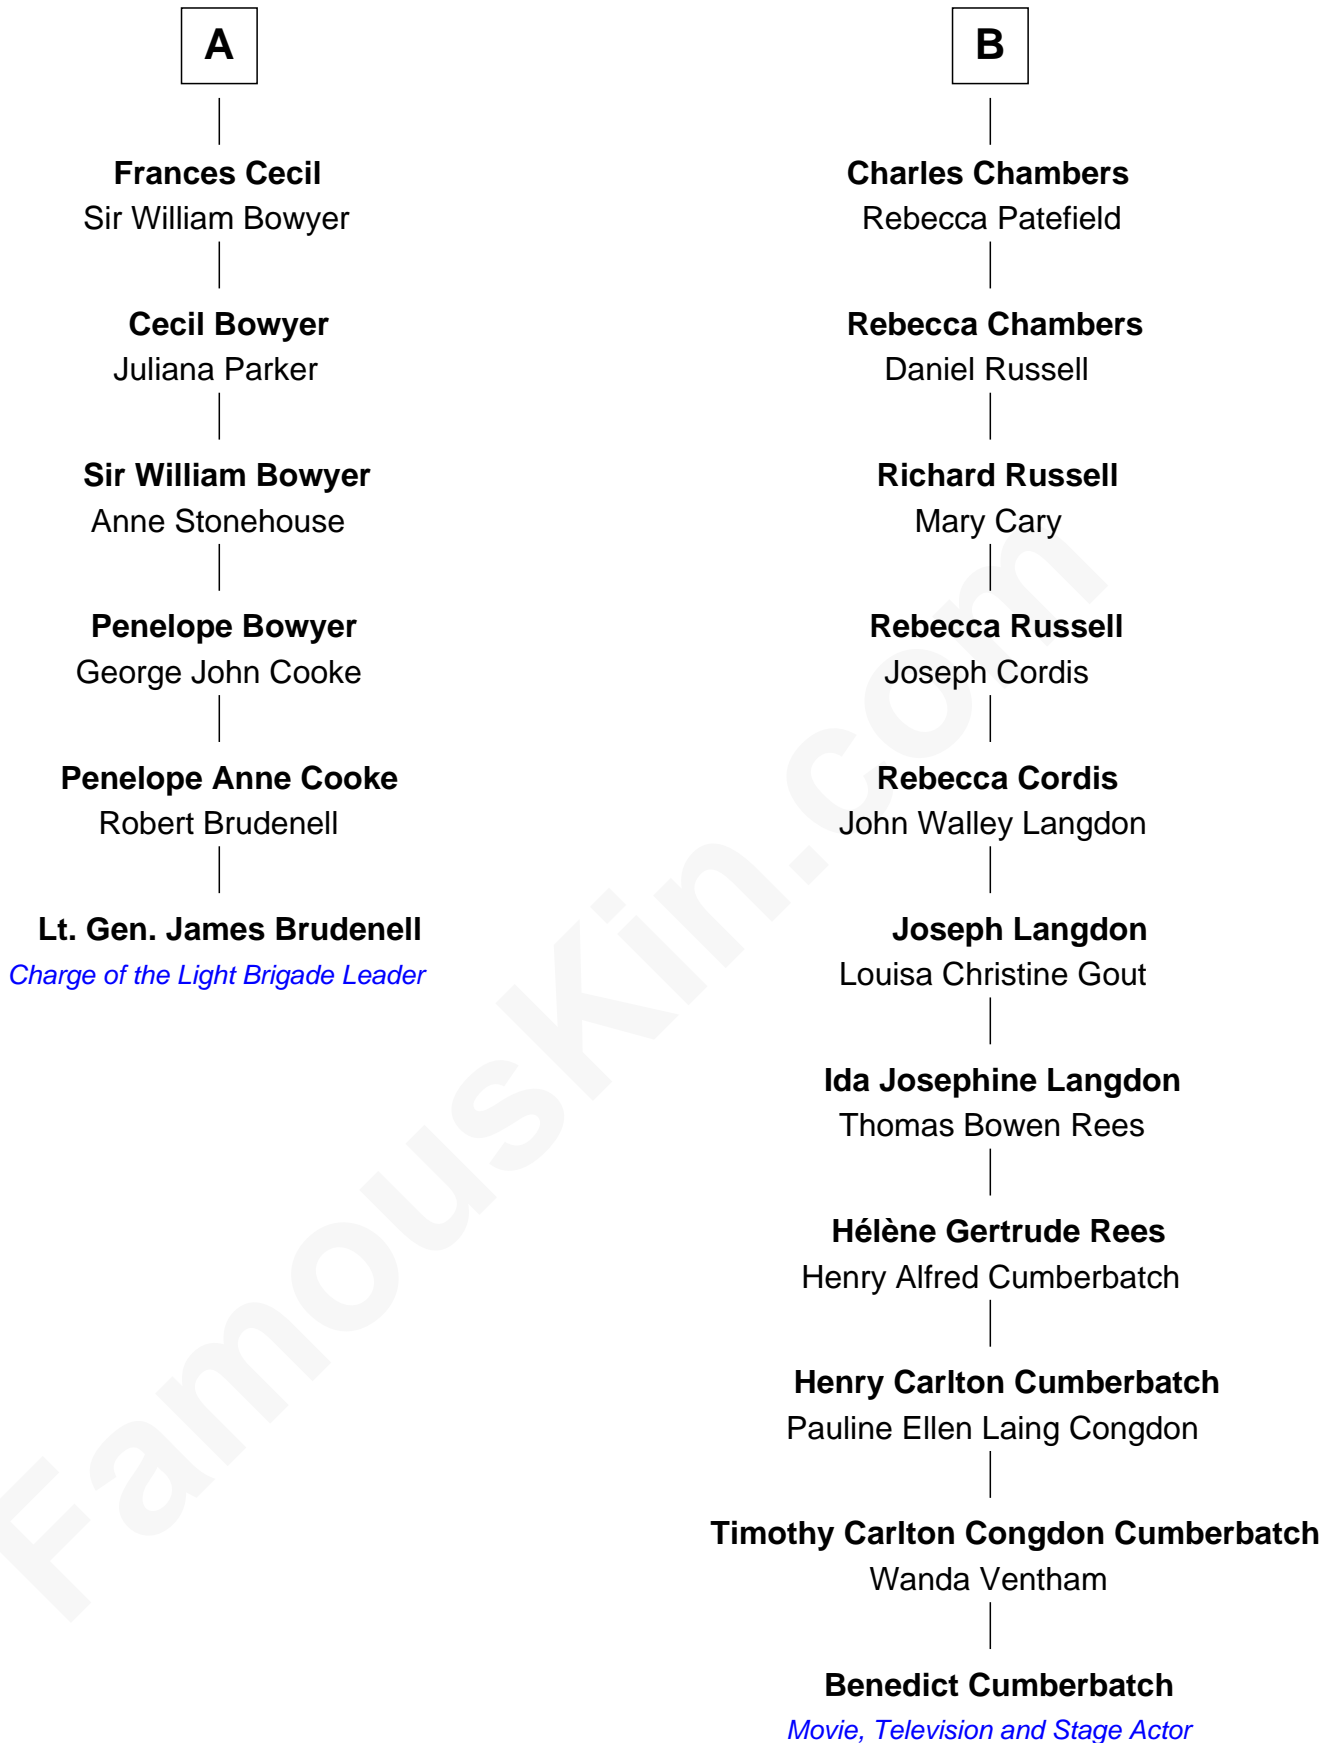

FamousKin.com Relationship Chart of

Lt. Gen. James Brudenell

Leader of the "Charge of the Light Brigade"

12th cousin 5 times removed of

Benedict Cumberbatch

Movie, Television and Stage Actor

John Andrews
Elizabeth Stratton

Benedict Cumberbatch photo by [Gage Skidmore](#) (CC BY-SA 2.0)