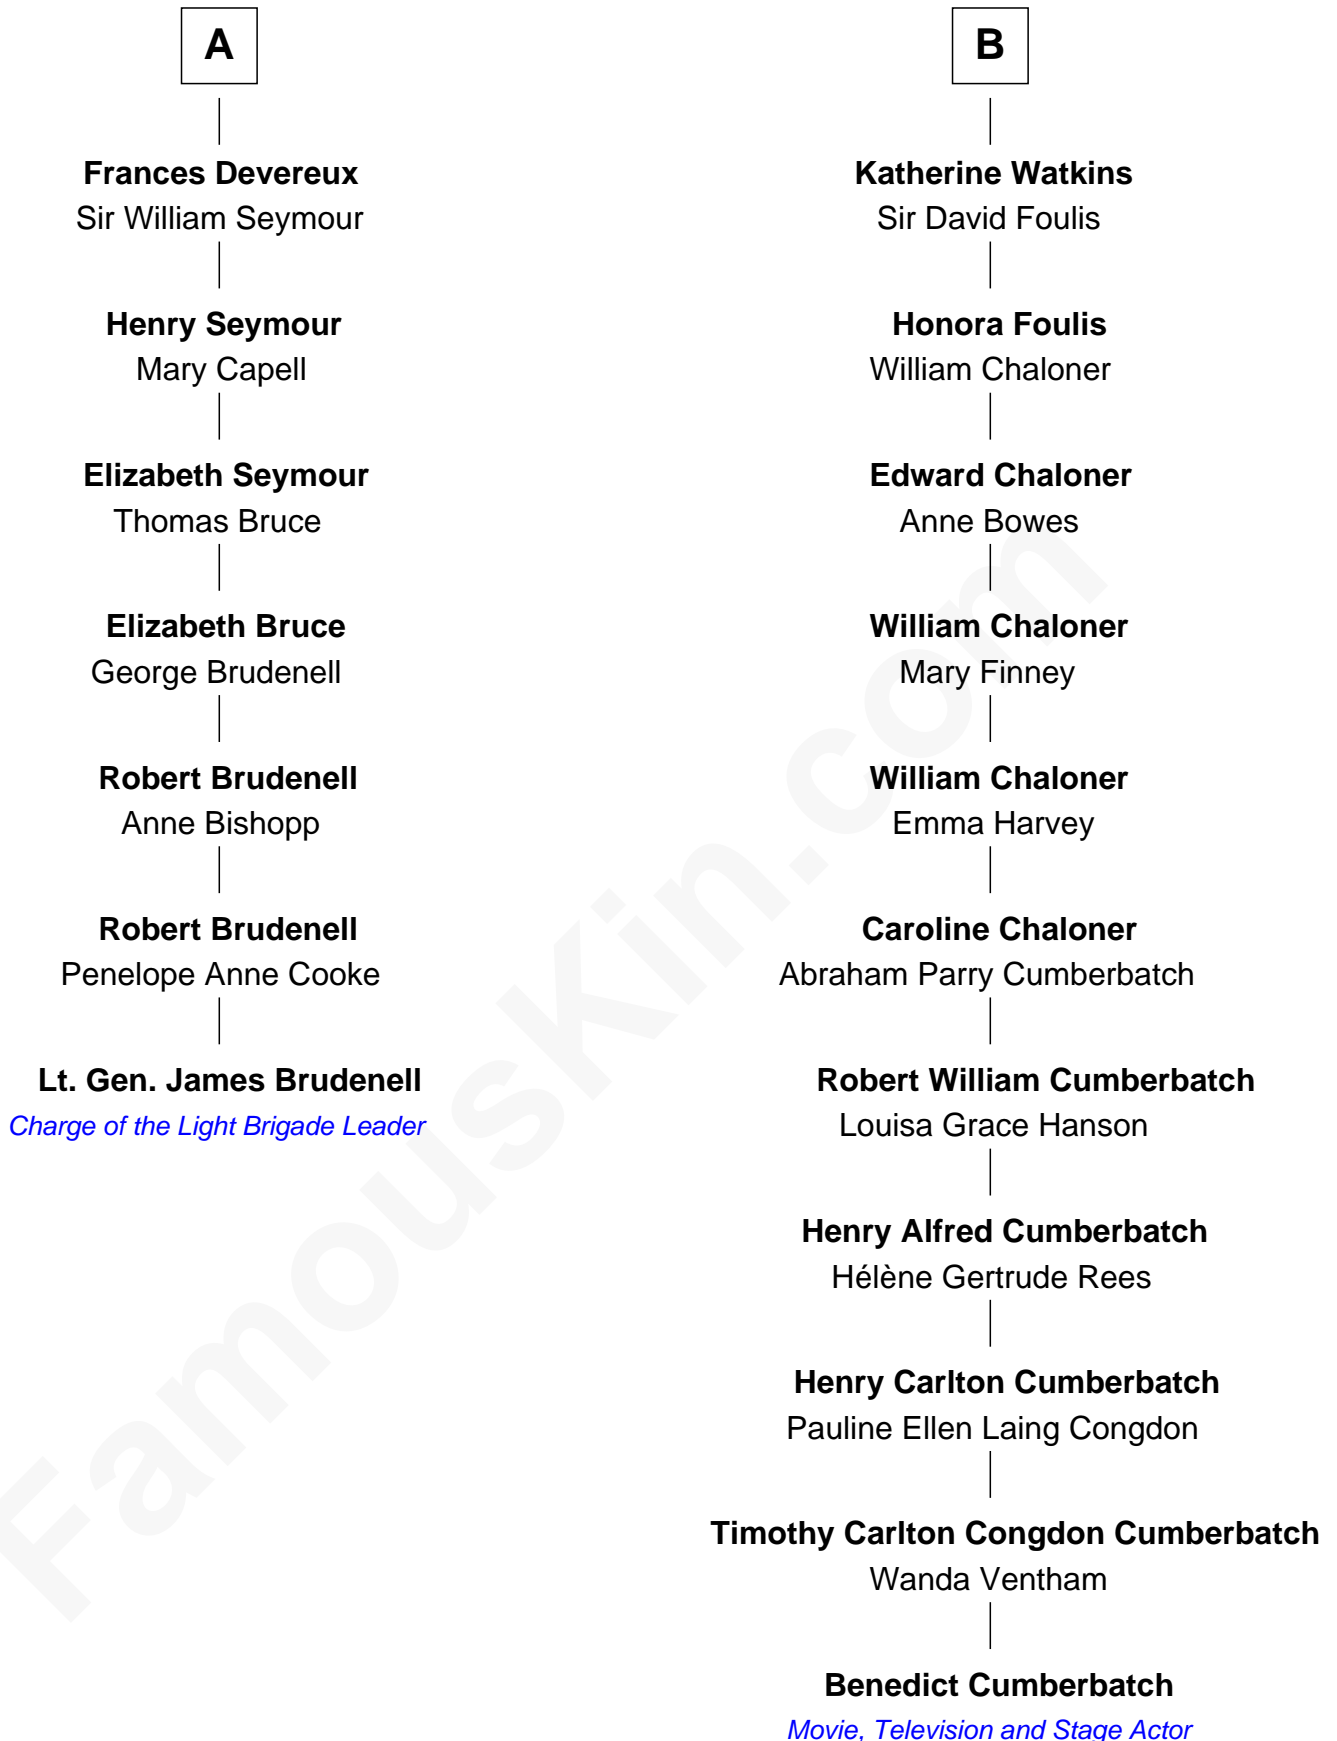

FamousKin.com

Relationship Chart of

Lt. Gen. James Brudenell

Leader of the "Charge of the Light Brigade"

13th cousin 4 times removed of

Benedict Cumberbatch

Movie, Television and Stage Actor

Benedict Cumberbatch photo by [Gage Skidmore](#) (CC BY-SA 2.0)