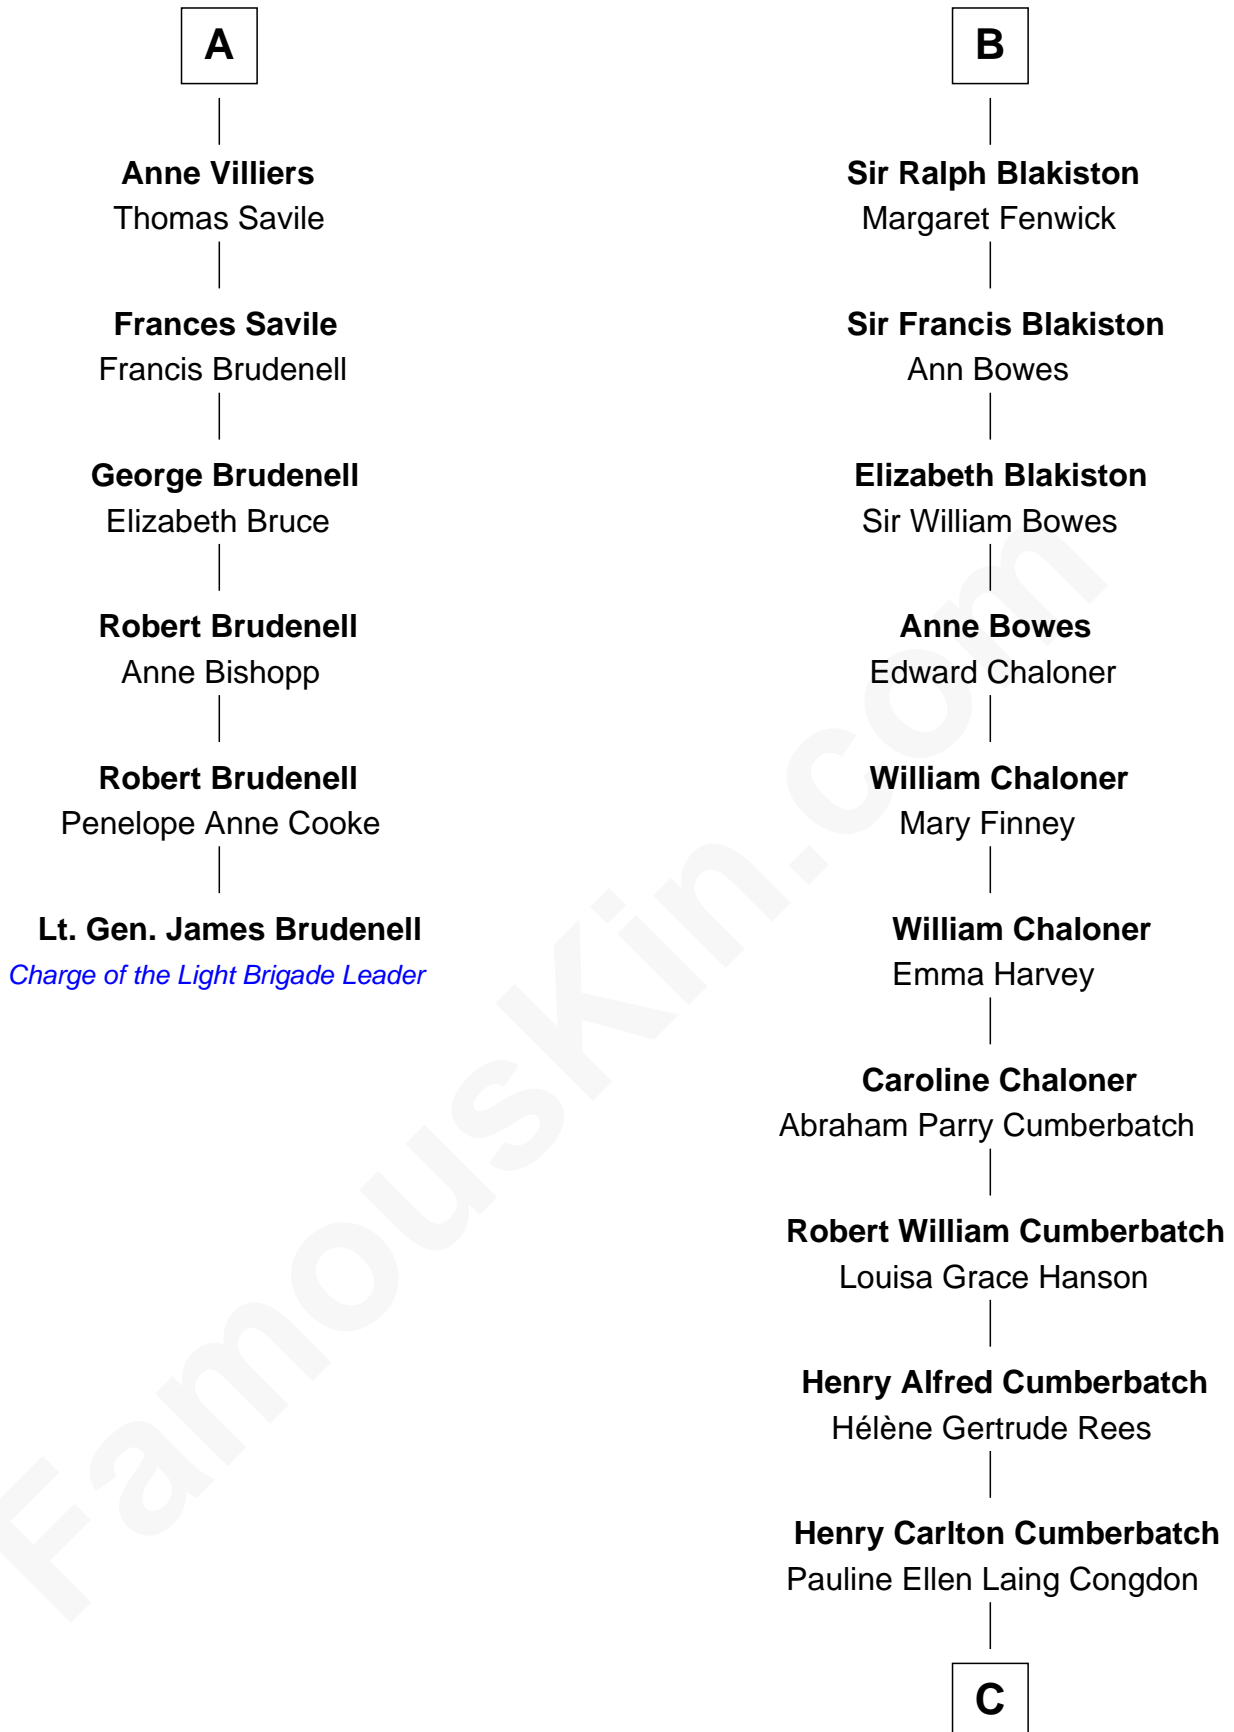

# FamousKin.com Relationship Chart of

**Lt. Gen. James Brudenell**

*Leader of the "Charge of the Light Brigade"*

12th cousin 6 times removed of

**Benedict Cumberbatch**

*Movie, Television and Stage Actor*

**Sir John de Greystoke**

Mary Bassett

**Anthony Beaumont**

Anne Armstrong

**Mary Beaumont**

Sir George Villiers

**Christopher Villiers**

Elizabeth Sheldon

**A**

**Eleanor Greystoke**

Sir Ralph Eure

**Sir William Eure**

Margaret Constable

**Sir Ralph Eure**

Muriel Hastings

**Sir William Eure**

Elizabeth Willoughby

**Sir Ralph Eure**

Margery Bowes

**Frances Eure**

Robert Lambton

**Jane Lambton**

Sir William Blakiston

**B**

C