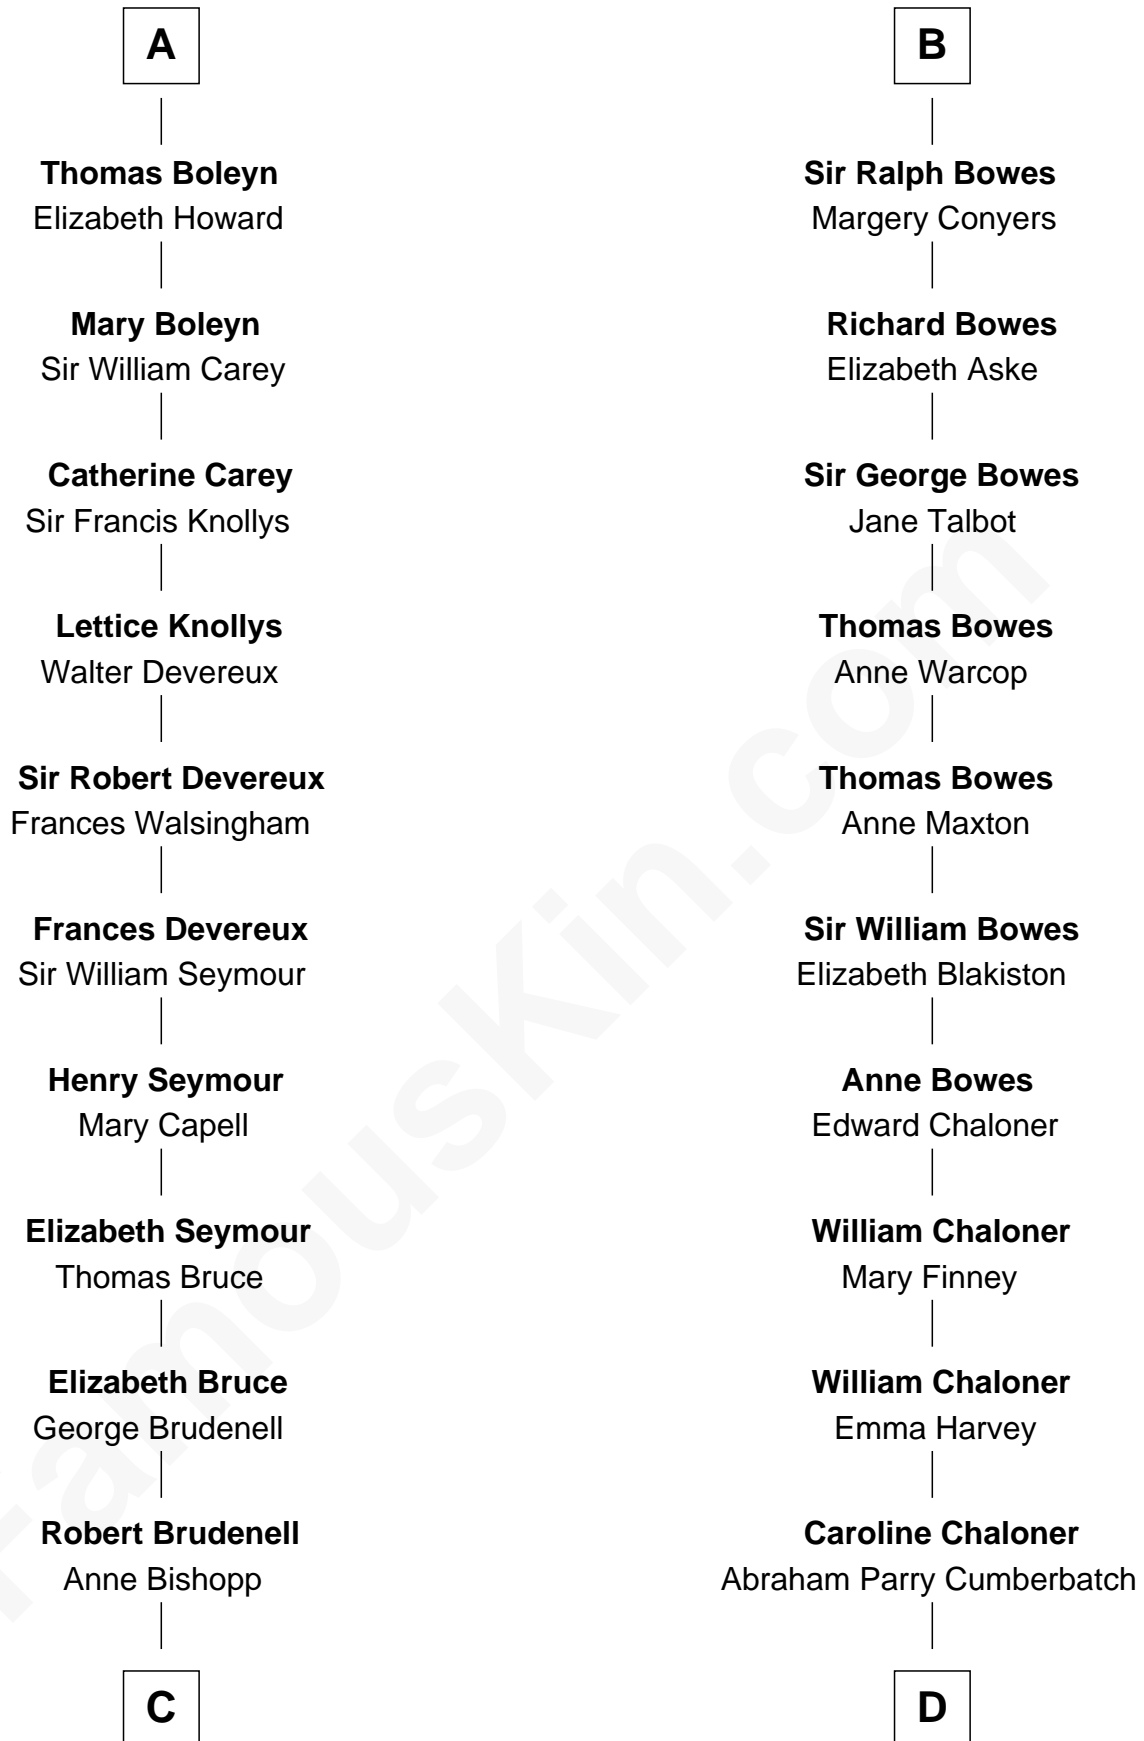

## Relationship Chart of

**Lt. Gen. James Brudenell**

*Leader of the "Charge of the Light Brigade"*

18th cousin 3 times removed of

**Benedict Cumberbatch**

*Movie, Television and Stage Actor*

**C**

**Robert Brudenell**  
Penelope Anne Cooke

**Lt. Gen. James Brudenell**  
*Charge of the Light Brigade Leader*

**D**

**Robert William Cumberbatch**  
Louisa Grace Hanson

**Henry Alfred Cumberbatch**  
Hélène Gertrude Rees

**Henry Carlton Cumberbatch**  
Pauline Ellen Laing Congdon