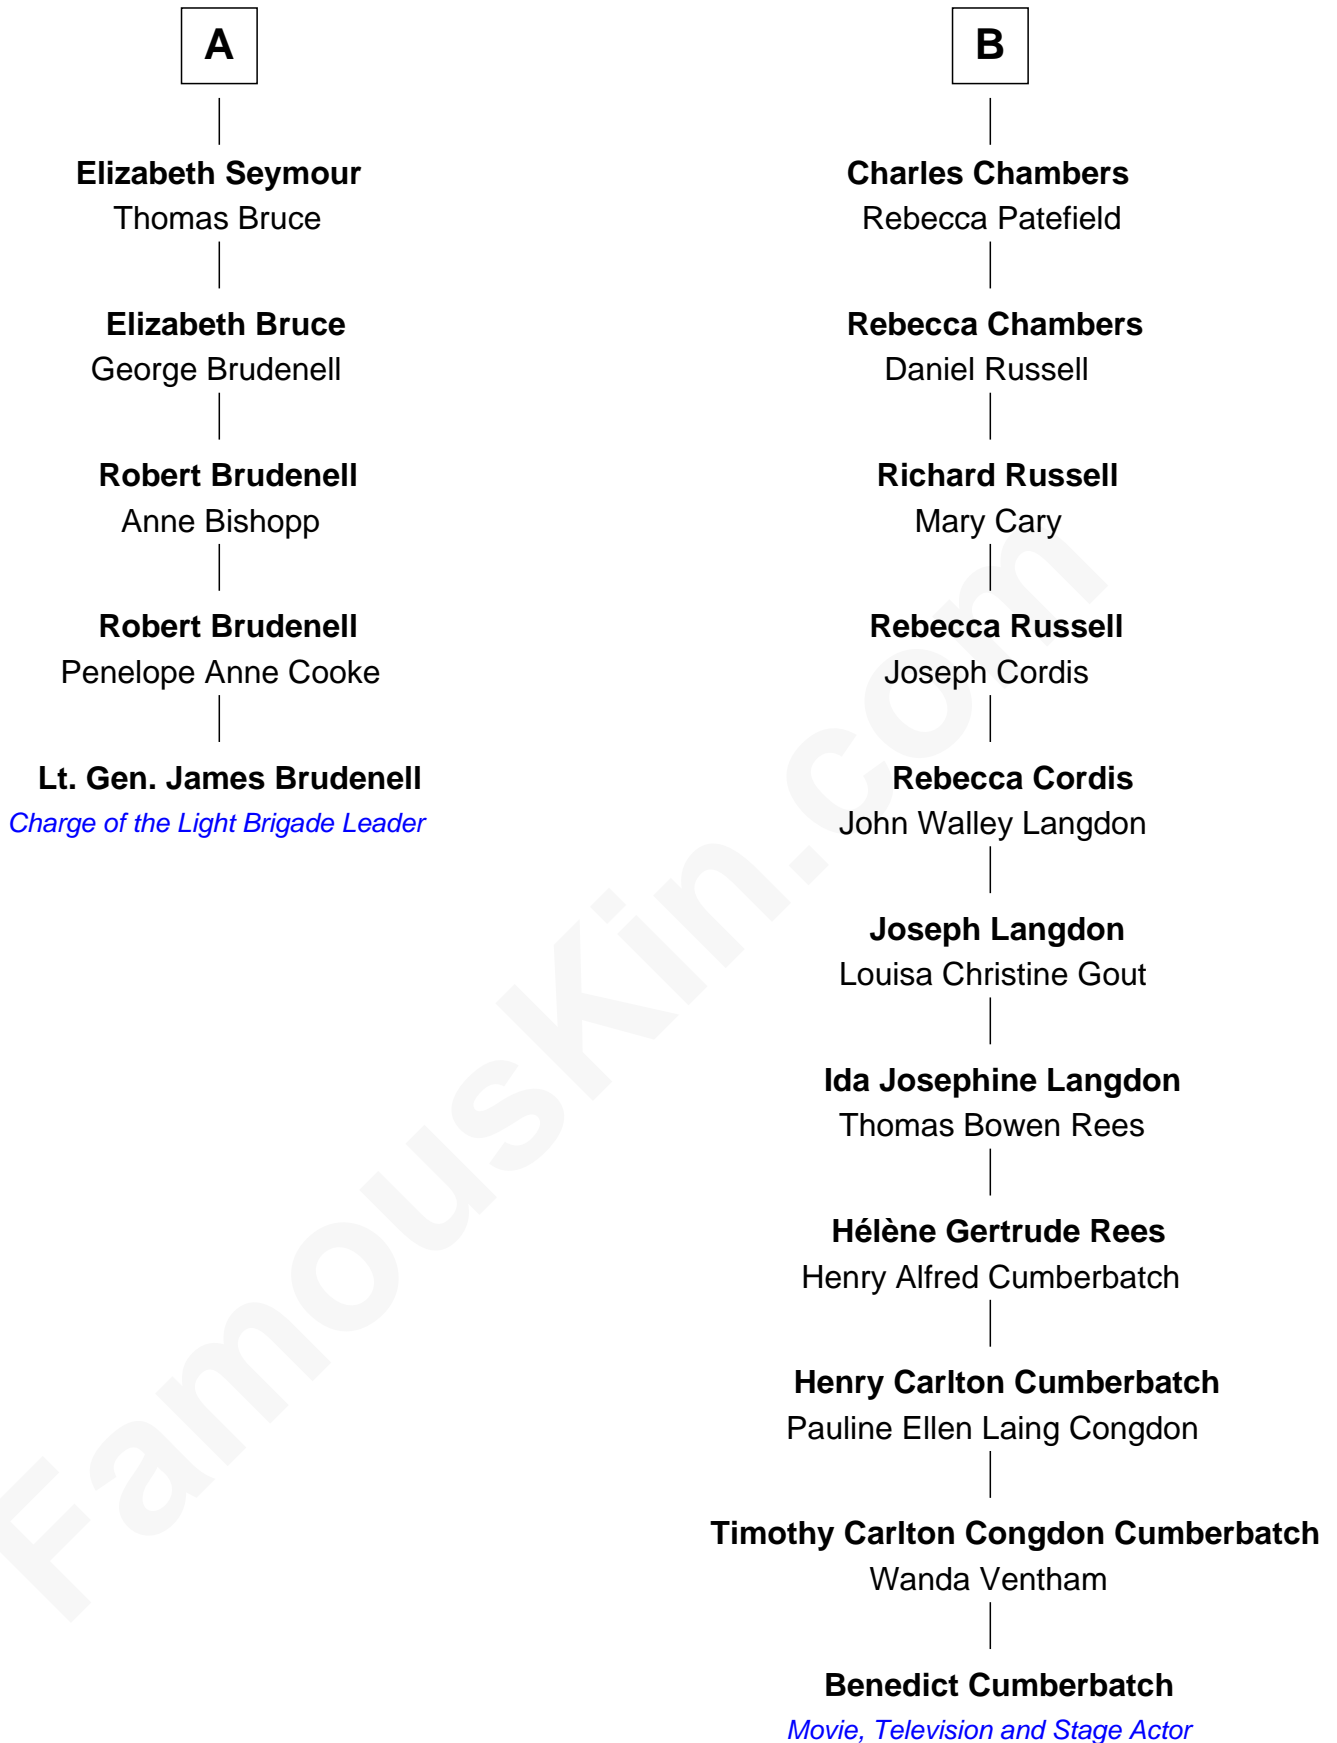

# FamousKin.com Relationship Chart of

**Lt. Gen. James Brudenell**

*Leader of the "Charge of the Light Brigade"*

**11th cousin 6 times removed of**

**Benedict Cumberbatch**

*Movie, Television and Stage Actor*

Benedict Cumberbatch photo by [Gage Skidmore](#) (CC BY-SA 2.0)