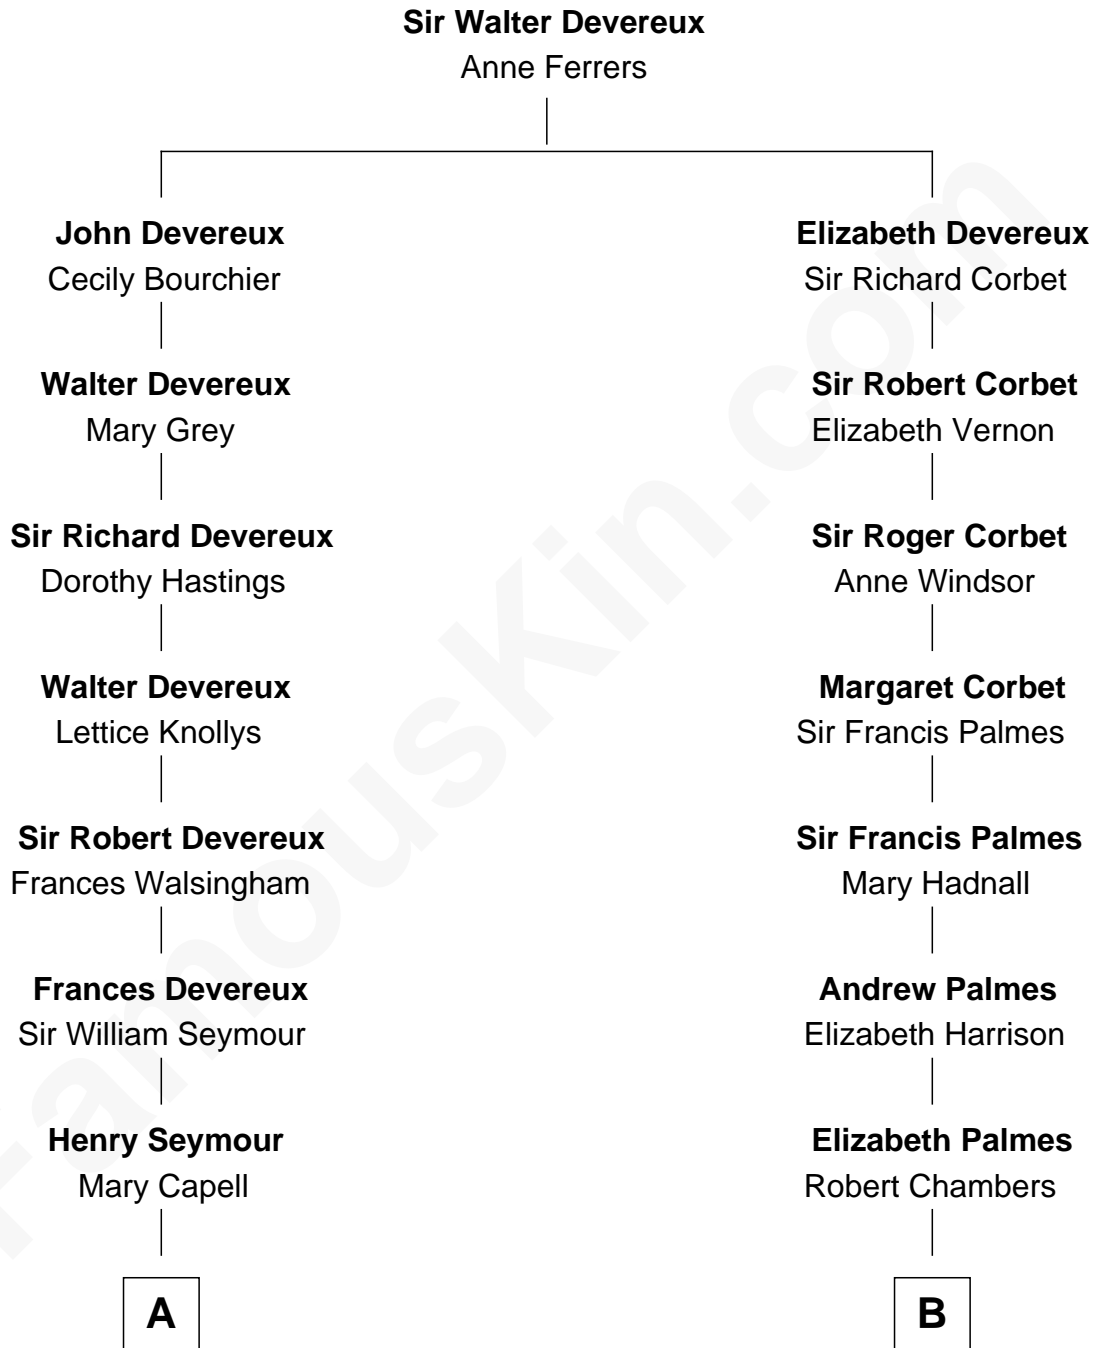

# FamousKin.com Relationship Chart of

**Lt. Gen. James Brudenell**

*Leader of the "Charge of the Light Brigade"*

**11th cousin 6 times removed of**

**Benedict Cumberbatch**

*Movie, Television and Stage Actor*

Benedict Cumberbatch photo by [Gage Skidmore](#) (CC BY-SA 2.0)