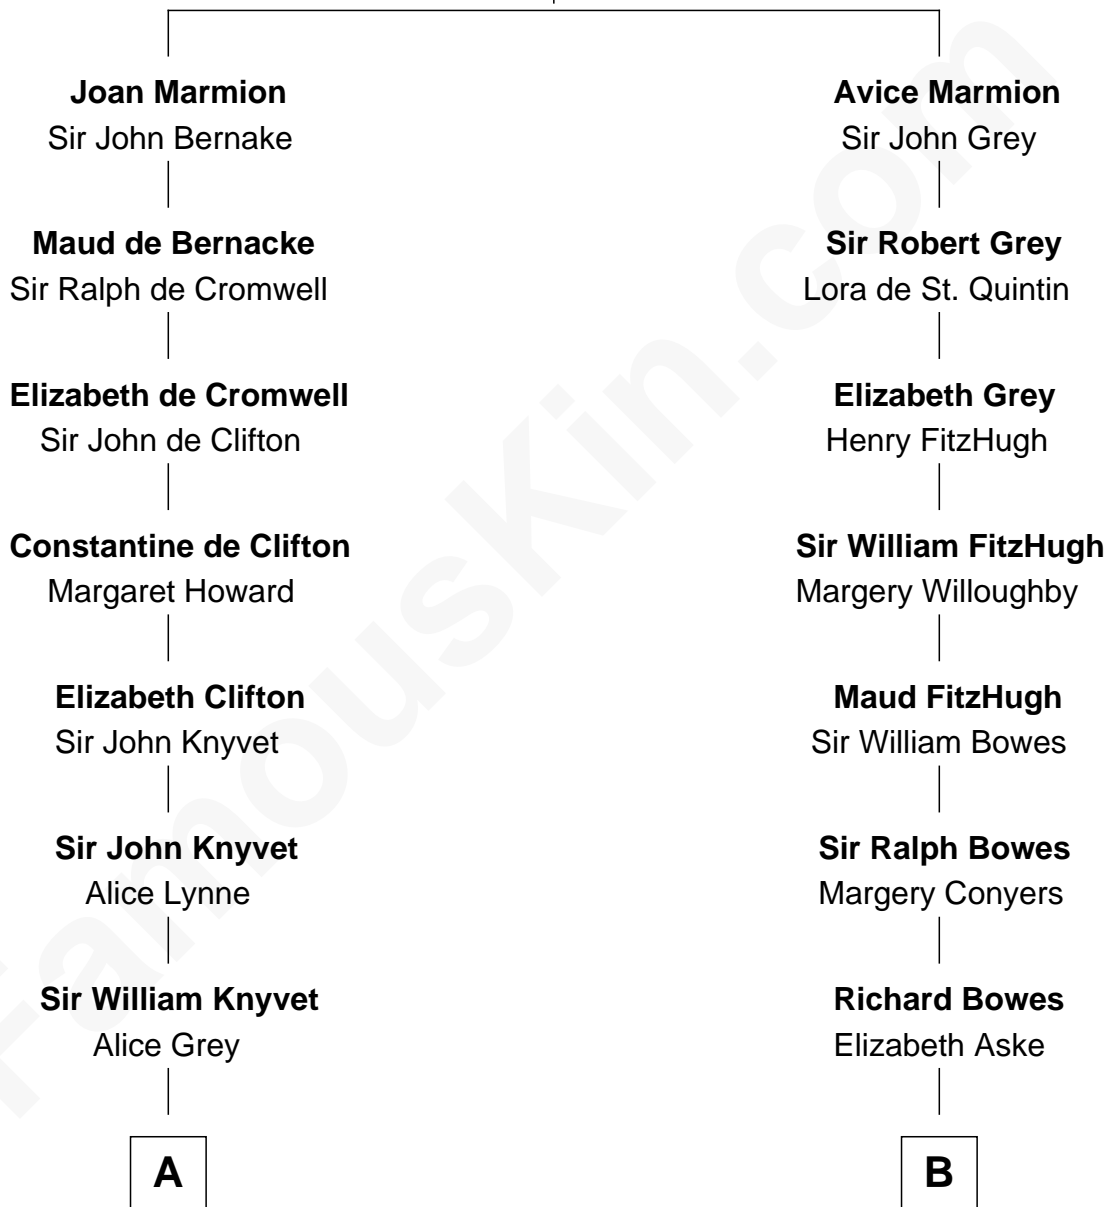

## Relationship Chart of

**Lt. Gen. James Brudenell**

*Leader of the "Charge of the Light Brigade"*

19th cousin of

**Benedict Cumberbatch**

*Movie, Television and Stage Actor*

**Sir John Marmion**

Maud de Furnival