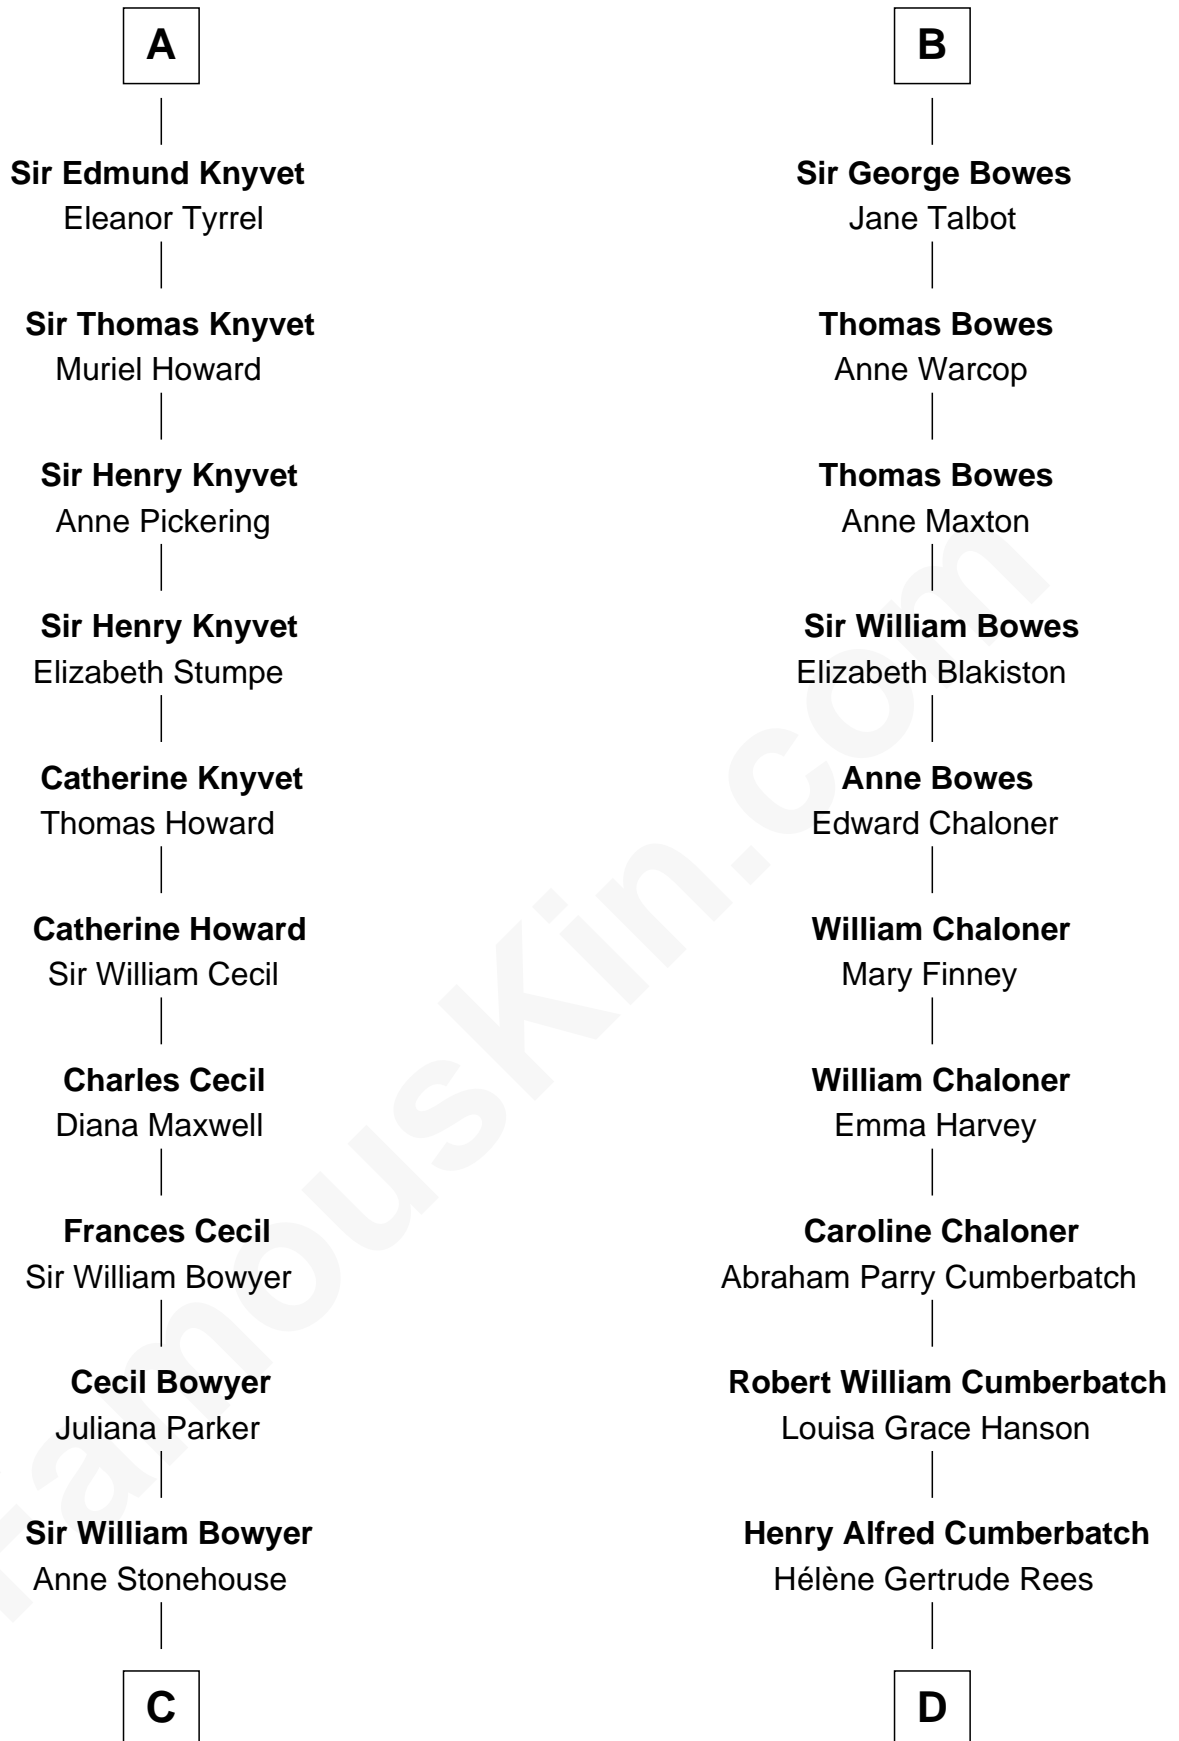

## Relationship Chart of

**Lt. Gen. James Brudenell**

*Leader of the "Charge of the Light Brigade"*

19th cousin of

**Benedict Cumberbatch**

*Movie, Television and Stage Actor*

**Sir John Marmion**

Maud de Furnival

**C**

**Penelope Bowyer**  
George John Cooke

**Penelope Anne Cooke**  
Robert Brudenell

**Lt. Gen. James Brudenell**  
*Charge of the Light Brigade Leader*

**D**

**Henry Carlton Cumberbatch**  
Pauline Ellen Laing Congdon