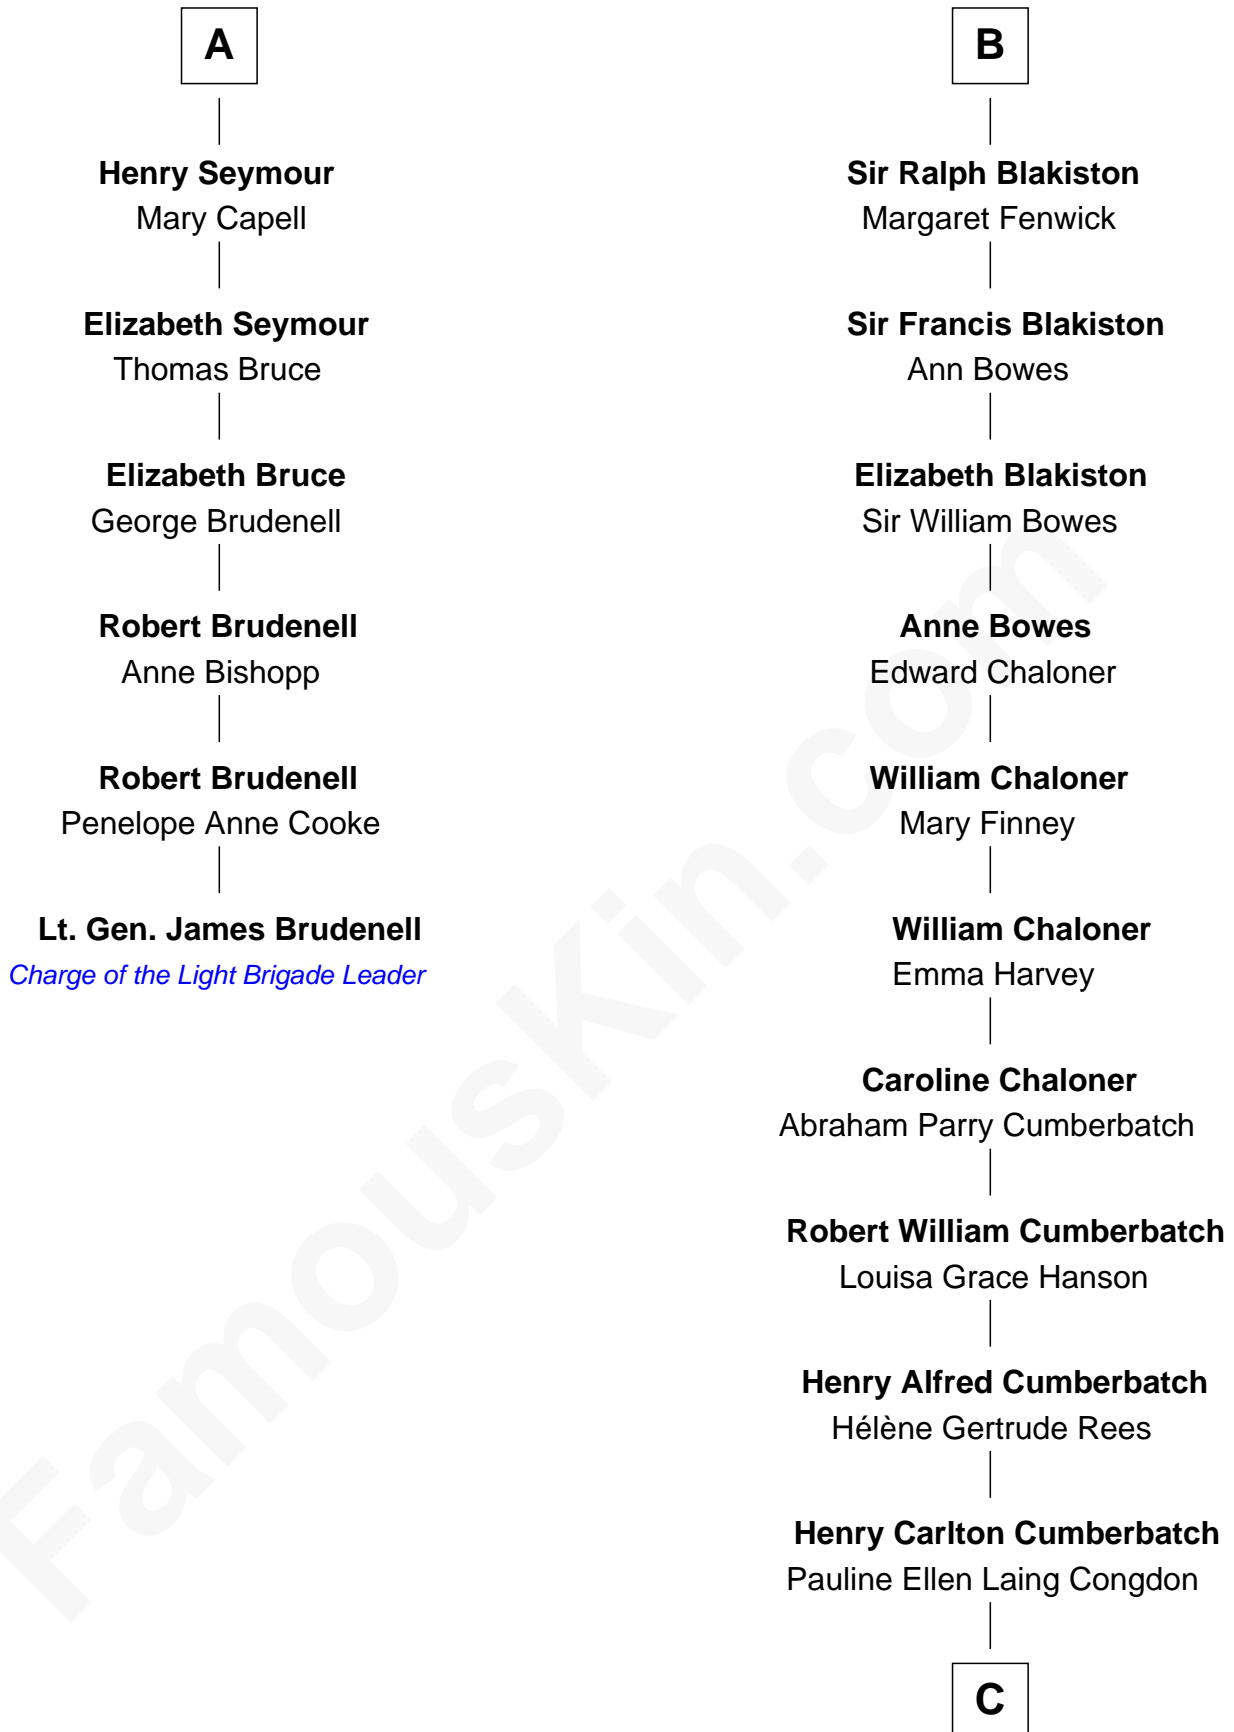

# FamousKin.com Relationship Chart of

**Lt. Gen. James Brudenell**

*Leader of the "Charge of the Light Brigade"*

12th cousin 6 times removed of

**Benedict Cumberbatch**

*Movie, Television and Stage Actor*

**Sir John Clifford**

Elizabeth Percy

C

Timothy Carlton Congdon Cumberbatch

Wanda Ventham

**Benedict Cumberbatch**

*Movie, Television and Stage Actor*

FamousKin.com