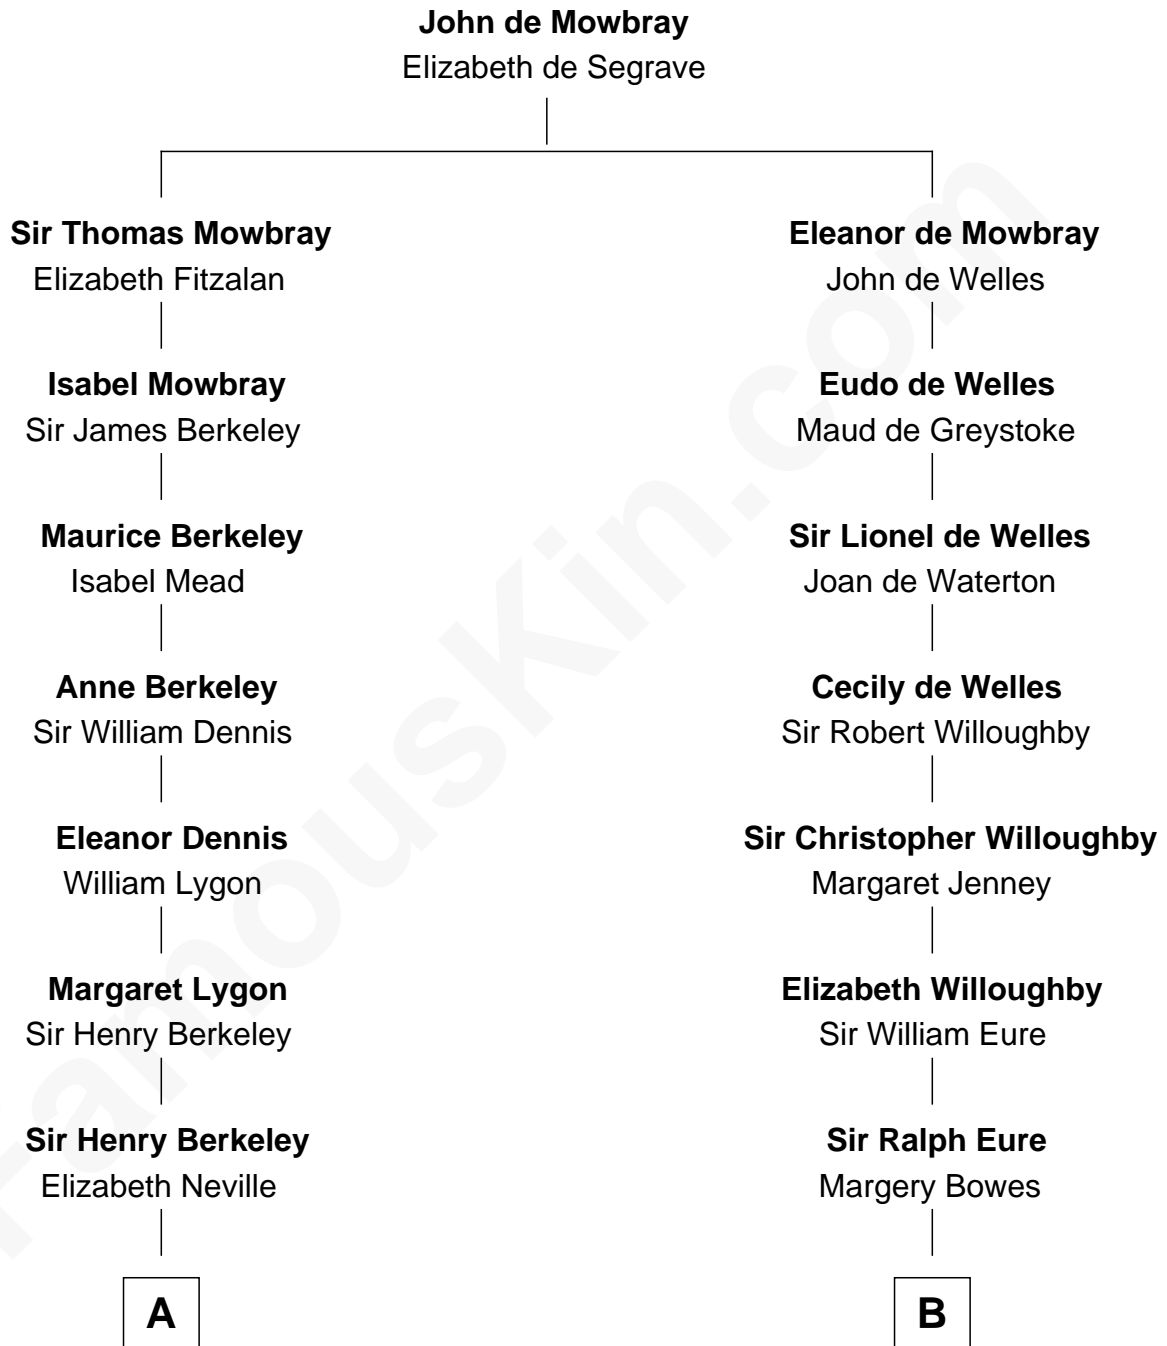

## Relationship Chart of

**Lt. Gen. James Brudenell**

*Leader of the "Charge of the Light Brigade"*

13th cousin 7 times removed of

**Benedict Cumberbatch**

*Movie, Television and Stage Actor*

C

**Henry Alfred Cumberbatch**

Hélène Gertrude Rees

**Henry Carlton Cumberbatch**

Pauline Ellen Laing Congdon

**Timothy Carlton Congdon Cumberbatch**

Wanda Ventham

**Benedict Cumberbatch**

*Movie, Television and Stage Actor*