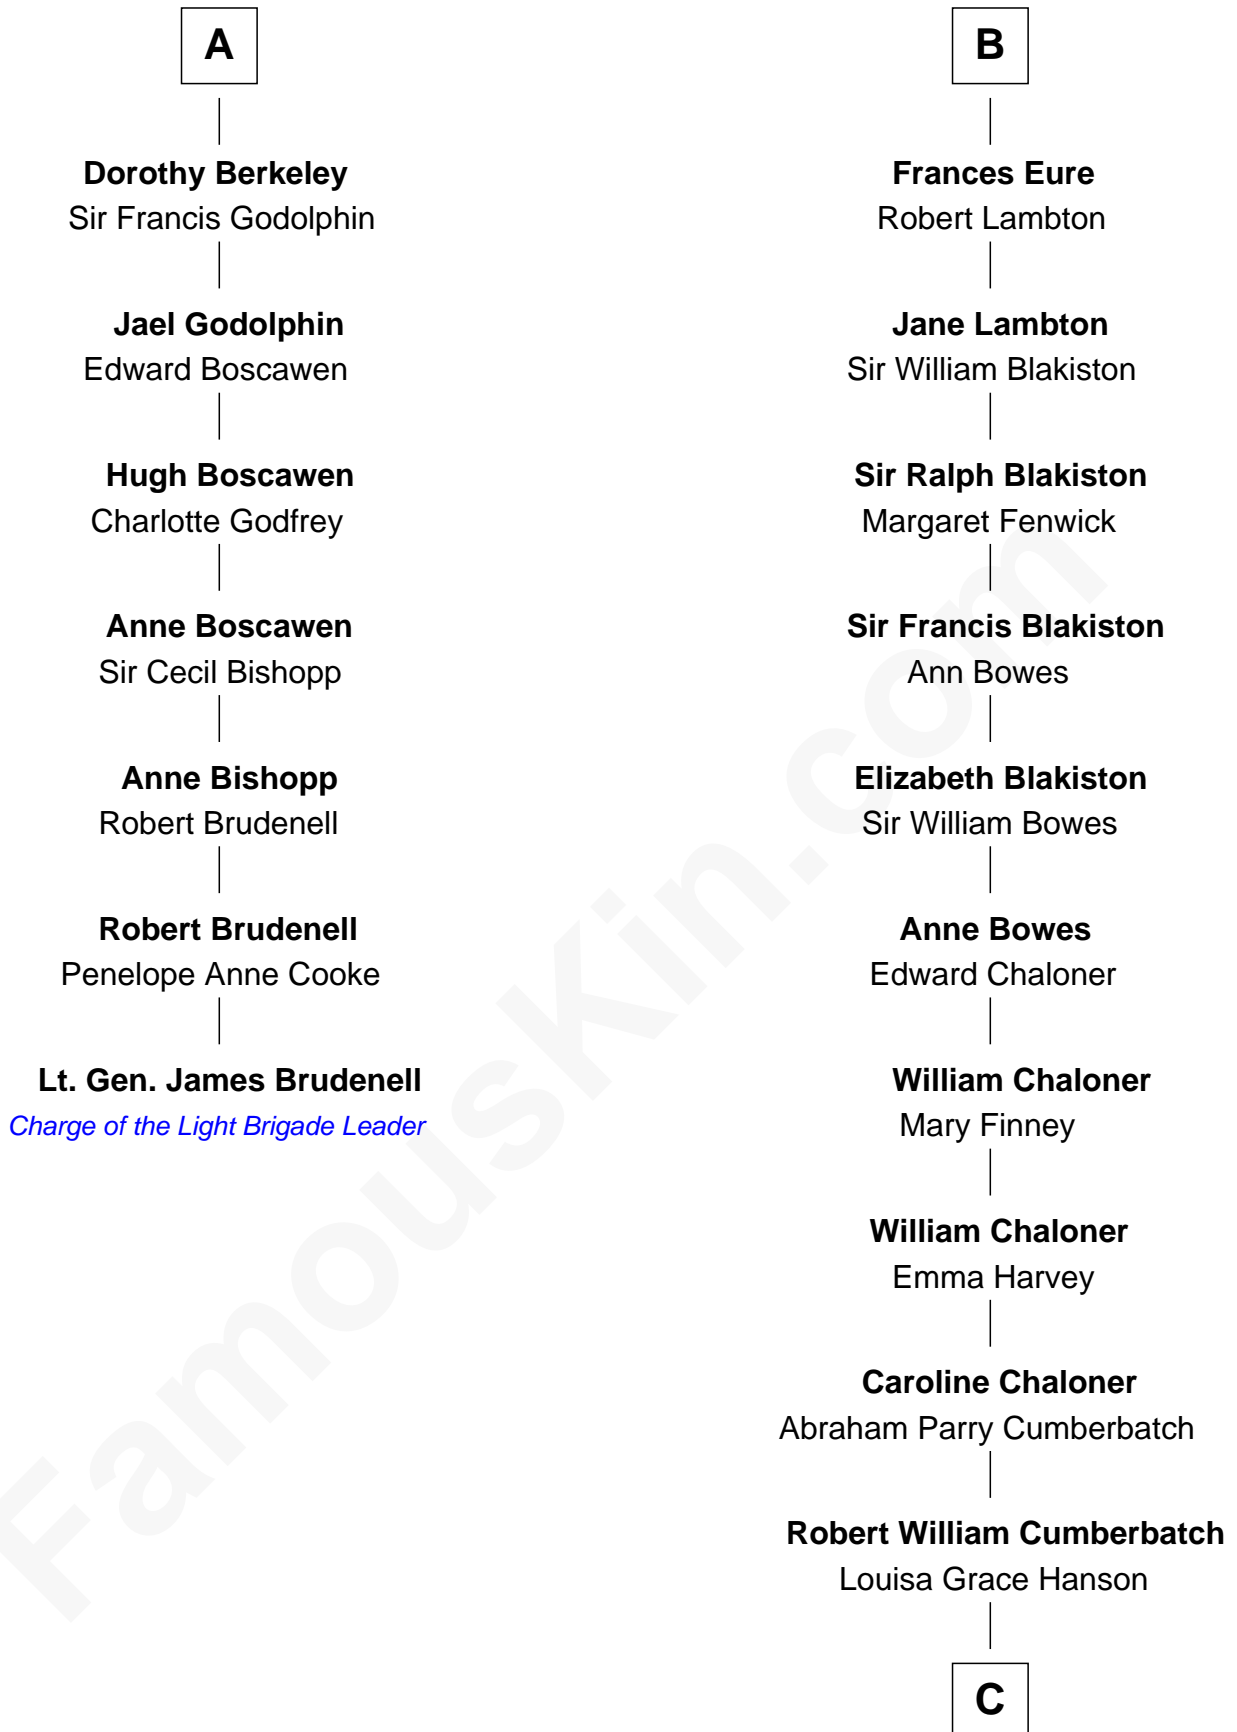

## Relationship Chart of

**Lt. Gen. James Brudenell**

*Leader of the "Charge of the Light Brigade"*

13th cousin 7 times removed of

**Benedict Cumberbatch**

*Movie, Television and Stage Actor*

C

**Henry Alfred Cumberbatch**