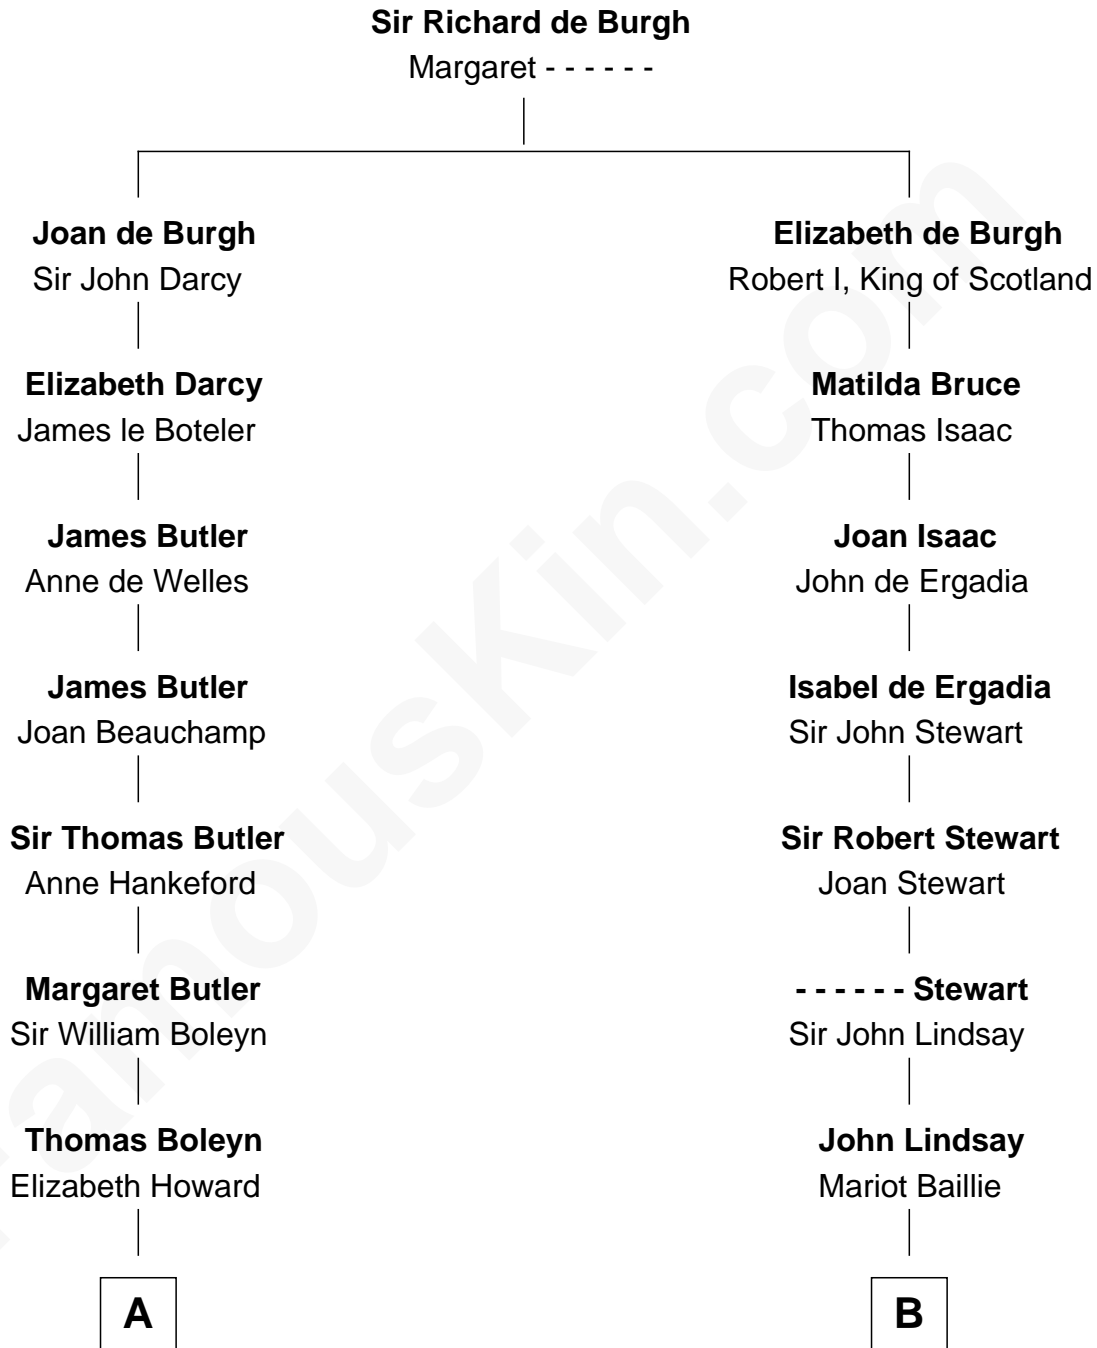

# FamousKin.com Relationship Chart of

**Lt. Gen. James Brudenell**

*Leader of the "Charge of the Light Brigade"*

17th cousin 3 times removed of

**Alan Turing**

*WWII Codebreaker of Nazi Enigma Machine*

**C**

**John Robert Turing**  
Jean Stewart Fraser

**Rev. John Robert Turing**  
Fanny Montague Boyd

**Julius Matheson Turing**  
Ethel Sara Stoney

**Alan Turing**

*WWII Codebreaker of Nazi Enigma Machine*

FamousKin.com