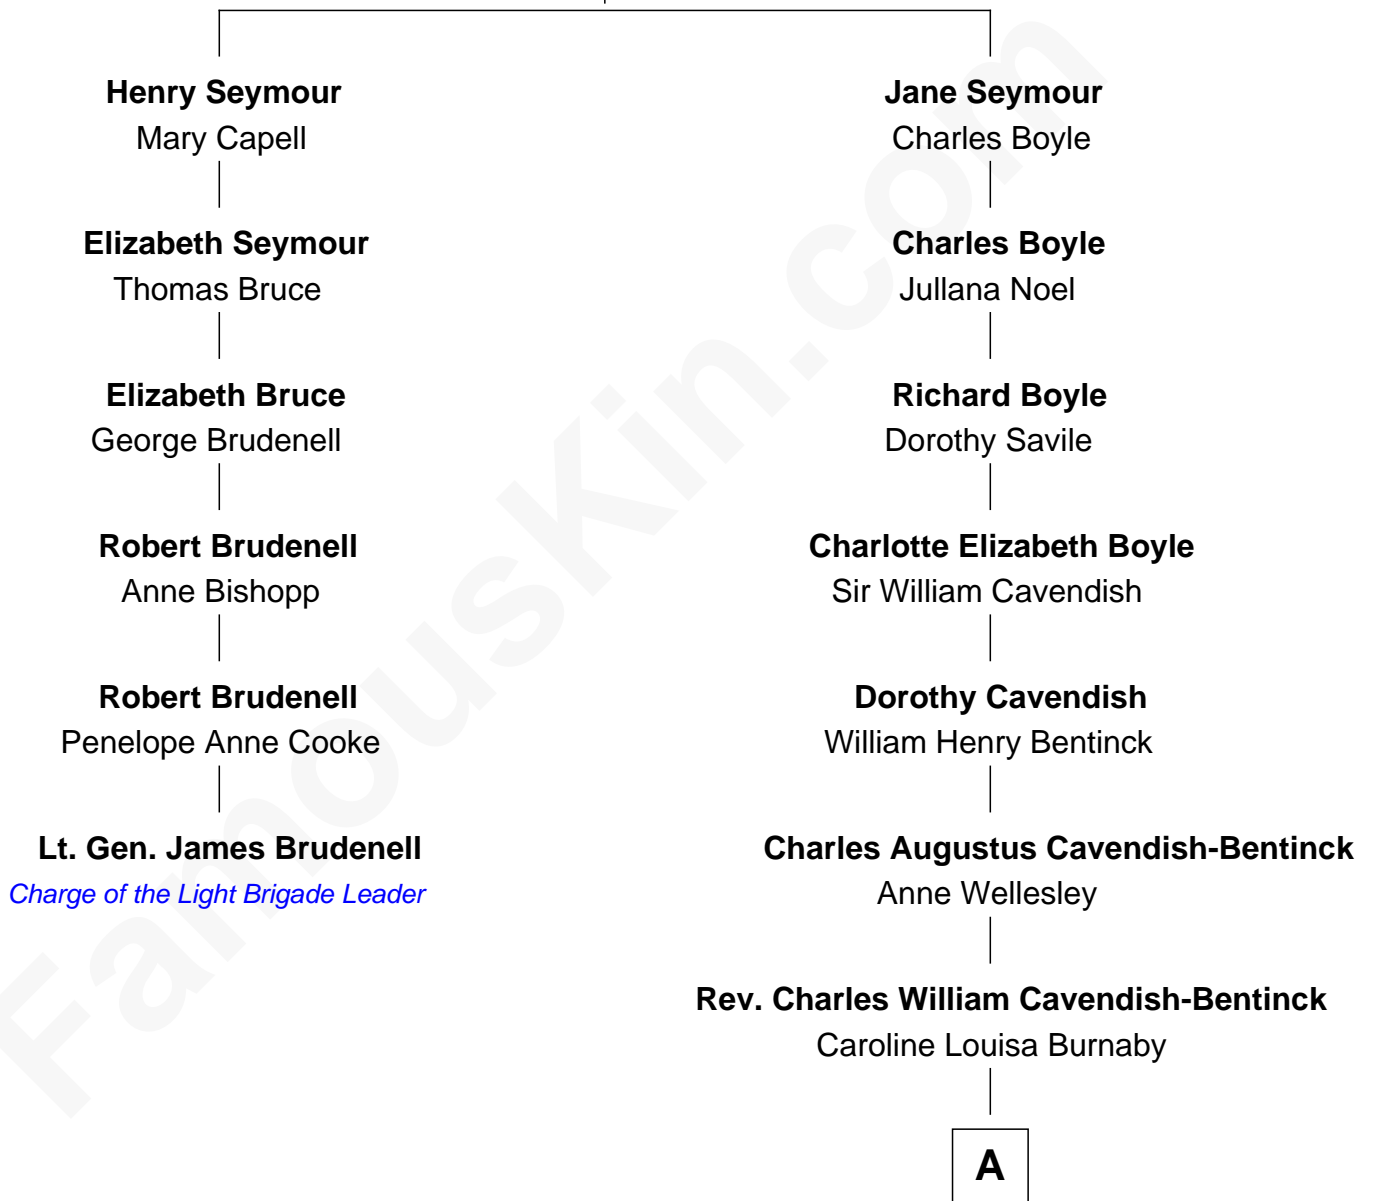

FamousKin.com Relationship Chart of

Lt. Gen. James Brudenell

Leader of the "Charge of the Light Brigade"

5th cousin 4 times removed of

Queen Elizabeth II

Queen of the United Kingdom

Sir William Seymour

Frances Devereux

A

Cecilia Nina Cavendish-Bentinck

Claude George Bowes-Lyon

Elizabeth Bowes-Lyon

George VI, King of the United Kingdom

Queen Elizabeth II

Queen of the United Kingdom

FamousKin.com