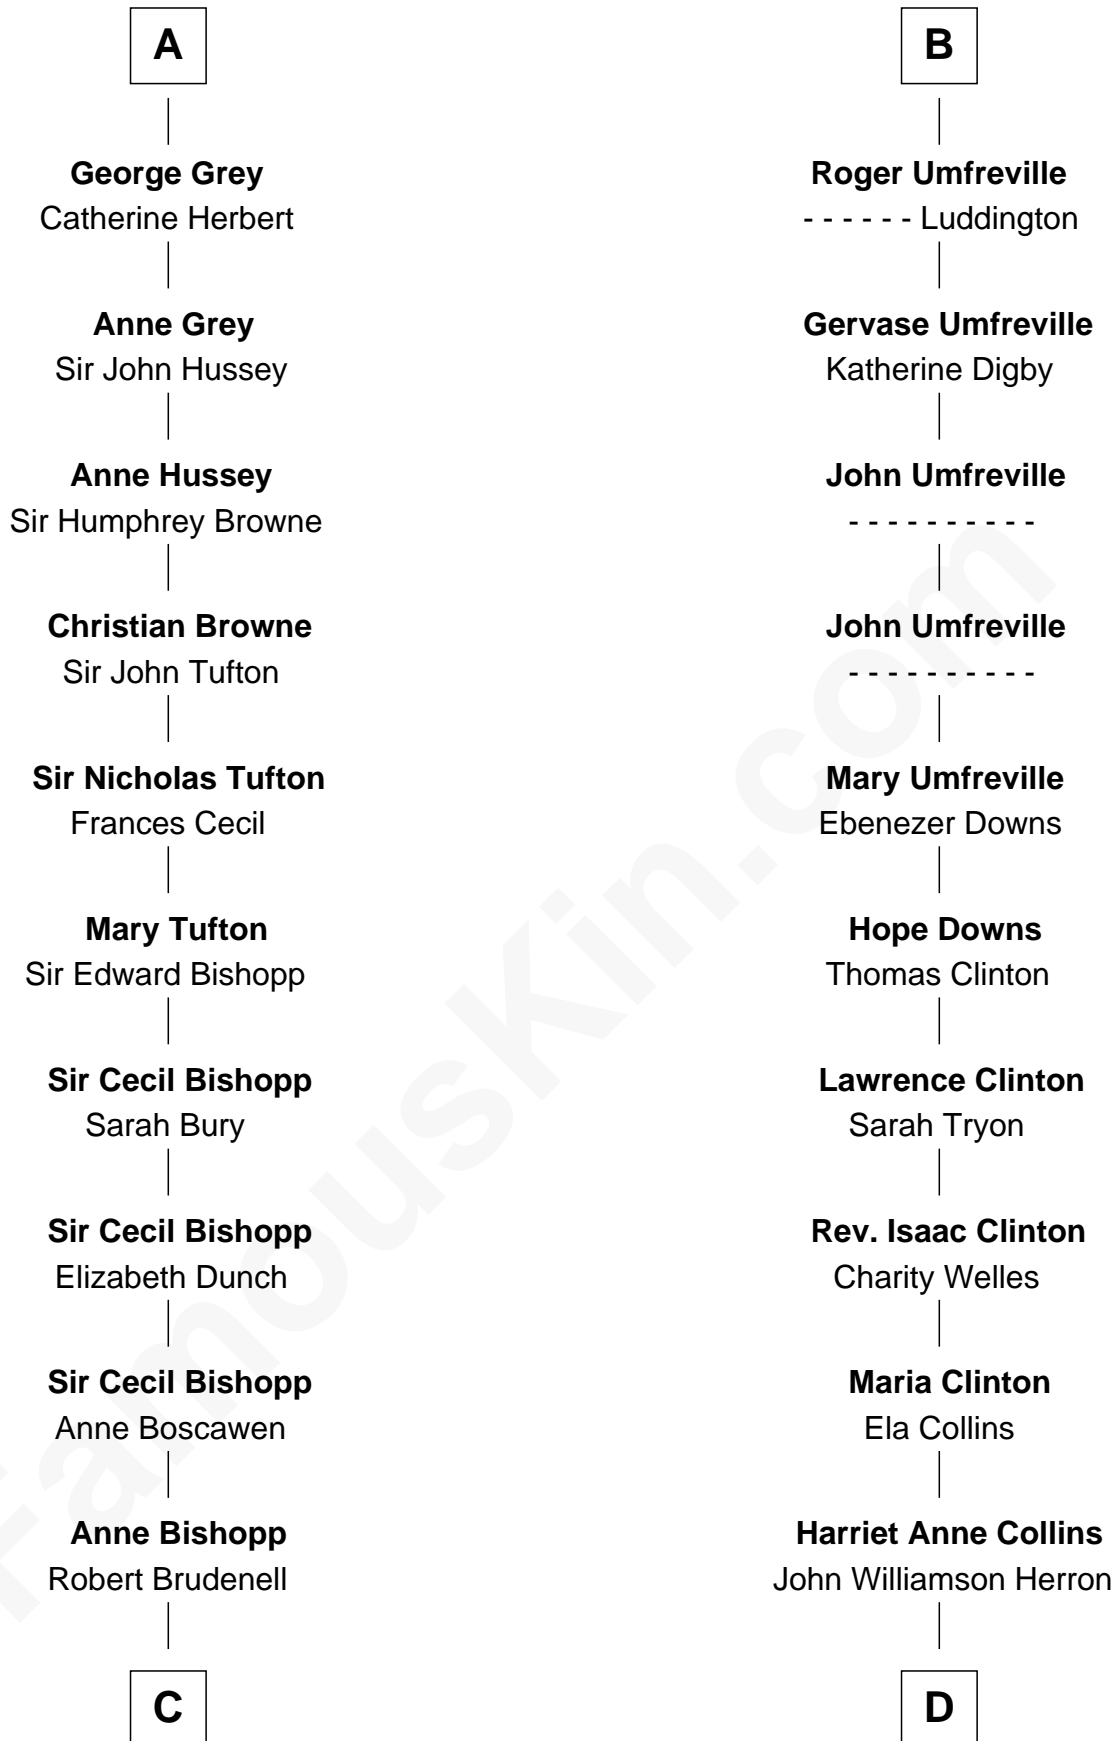

FamousKin.com Relationship Chart of

Lt. Gen. James Brudenell

Leader of the "Charge of the Light Brigade"

18th cousin 2 times removed of

Bob Taft

67th Governor of Ohio

C

Robert Brudenell
Penelope Anne Cooke

Lt. Gen. James Brudenell
Charge of the Light Brigade Leader

D

Helen Louise Herron
William Howard Taft

Robert Alphonso Taft
Martha Wheaton Bowers

Robert Alphonso Taft
Blanca Duncan Noël

Bob Taft
67th Governor of Ohio