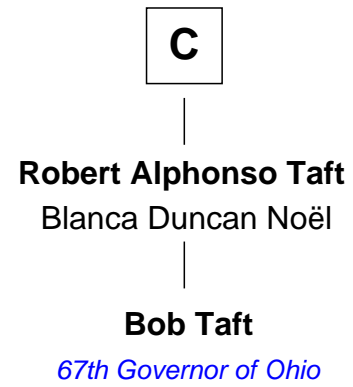

# FamousKin.com Relationship Chart of

**Lt. Gen. James Brudenell**

*Leader of the "Charge of the Light Brigade"*

12th cousin 6 times removed of

**Bob Taft**

*67th Governor of Ohio*

**Sir Roger Wentworth**

Margery Despencer

**Sir Philip Wentworth**

Mary Clifford

**Sir Henry Wentworth**

Anne Say

**Margery Wentworth**

Sir John Seymour

**Edward Seymour**

Anne Stanhope

Sir Robert Constable

**Margaret Constable**

Sir William Eure

**Sir Ralph Eure**

Muriel Hastings

**Sir William Eure**

Elizabeth Willoughby

**Sir Ralph Eure**

Margery Bowes

**Anne Eure**

Lancelot Mansfield

**John Mansfield**

Elizabeth - - - - -

**B**

FamousKin.com