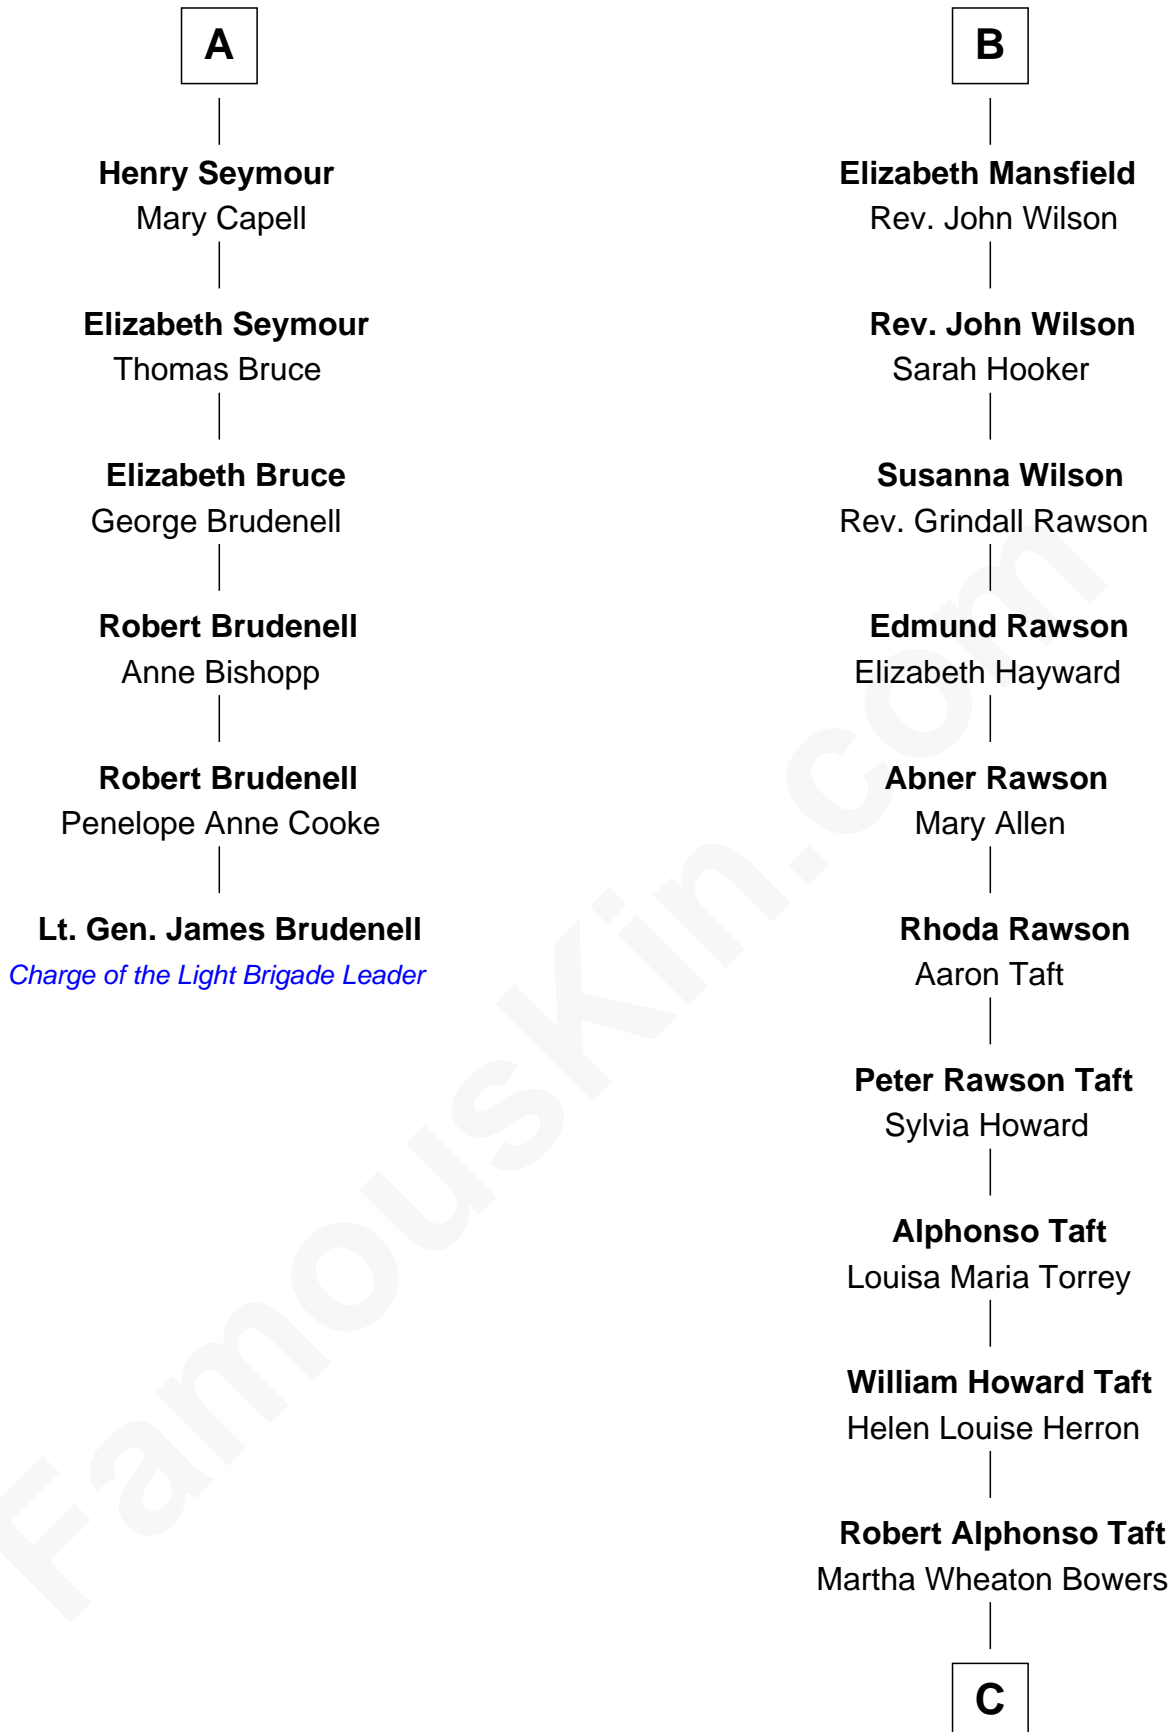

# FamousKin.com Relationship Chart of

**Lt. Gen. James Brudenell**

*Leader of the "Charge of the Light Brigade"*

12th cousin 6 times removed of

**Bob Taft**

*67th Governor of Ohio*

**Sir Roger Wentworth**

Margery Despencer

**Sir Philip Wentworth**

Mary Clifford

**Sir Henry Wentworth**

Anne Say

**Margery Wentworth**

Sir John Seymour

**Edward Seymour**

Anne Stanhope

**Edward Seymour**

Katherine Grey

**Edward Seymour**

Honora Rogers

**Sir William Seymour**

Frances Devereux

**A**

**Agnes Wentworth**

Margery Bowes

**Anne Eure**

Lancelot Mansfield

**John Mansfield**

Elizabeth - - - - -

**B**

FamousKin.com