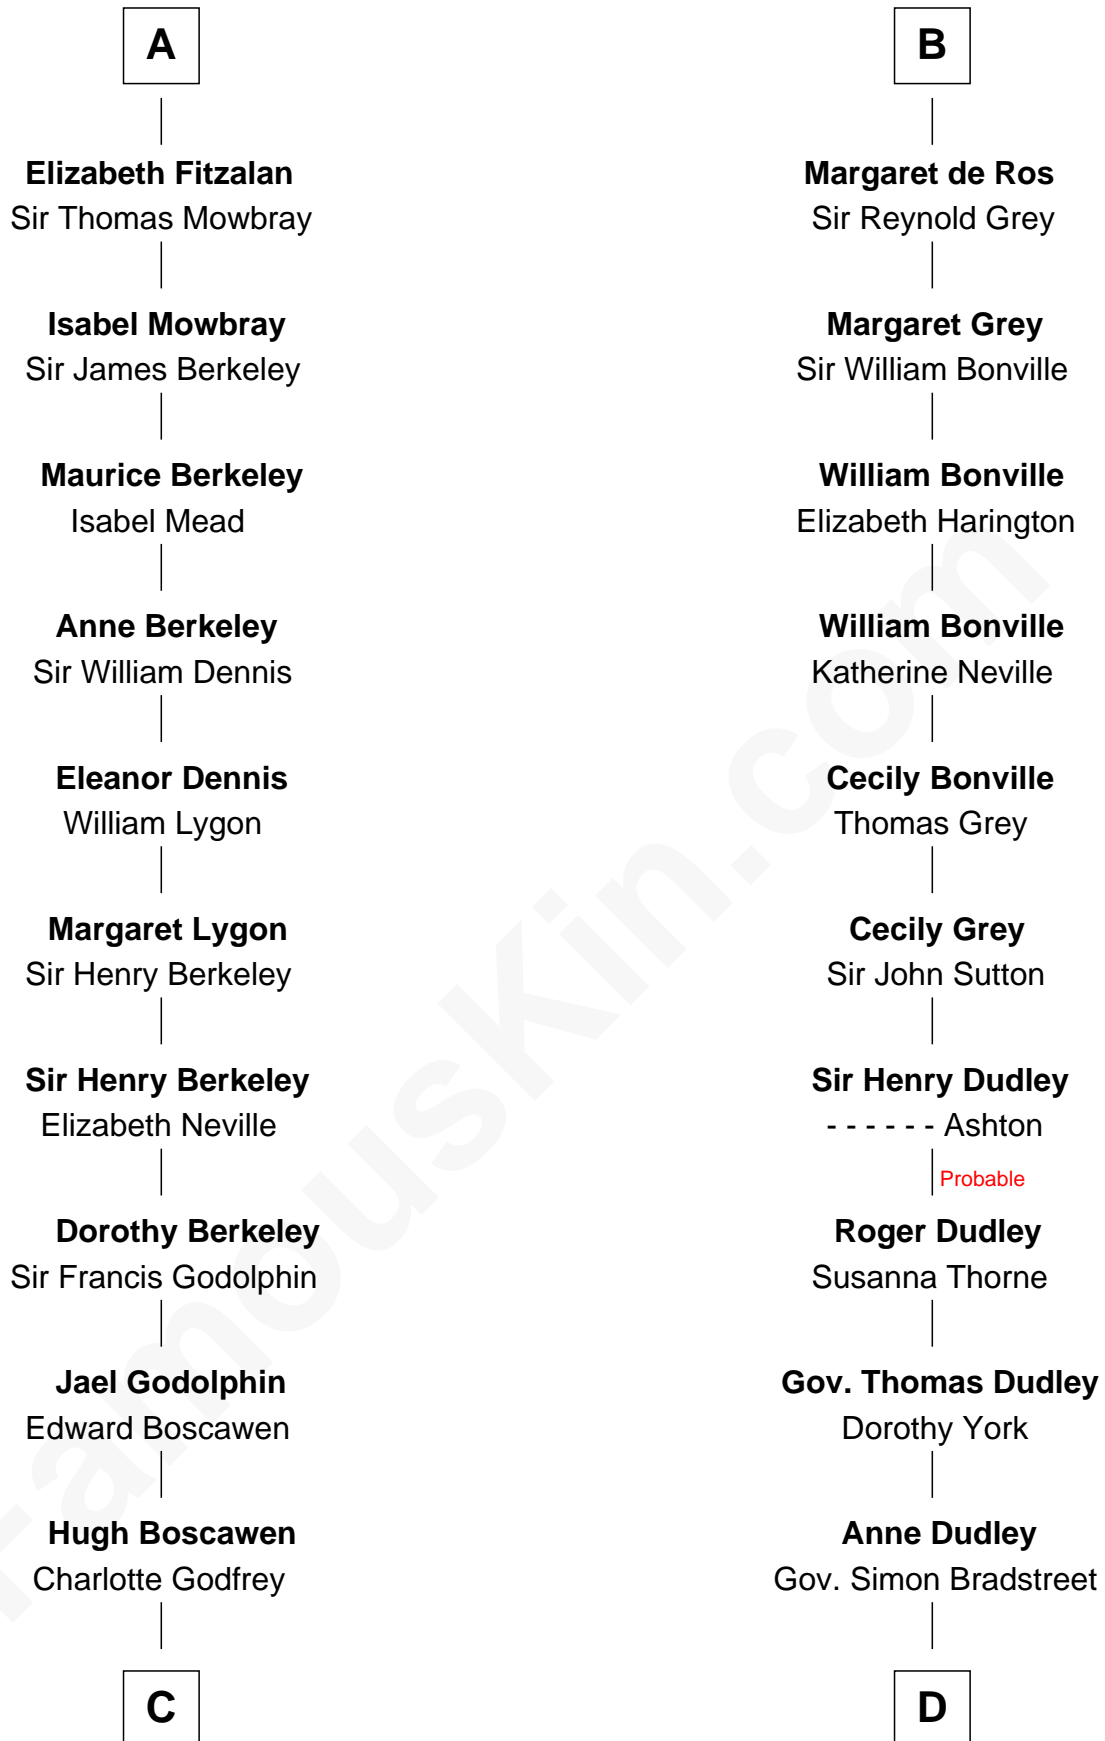

FamousKin.com Relationship Chart of

Lt. Gen. James Brudenell

Leader of the "Charge of the Light Brigade"

20th cousin 1 time removed of

Jane (Appleton) Pierce

First Lady of President Franklin Pierce

C

Anne Boscawen