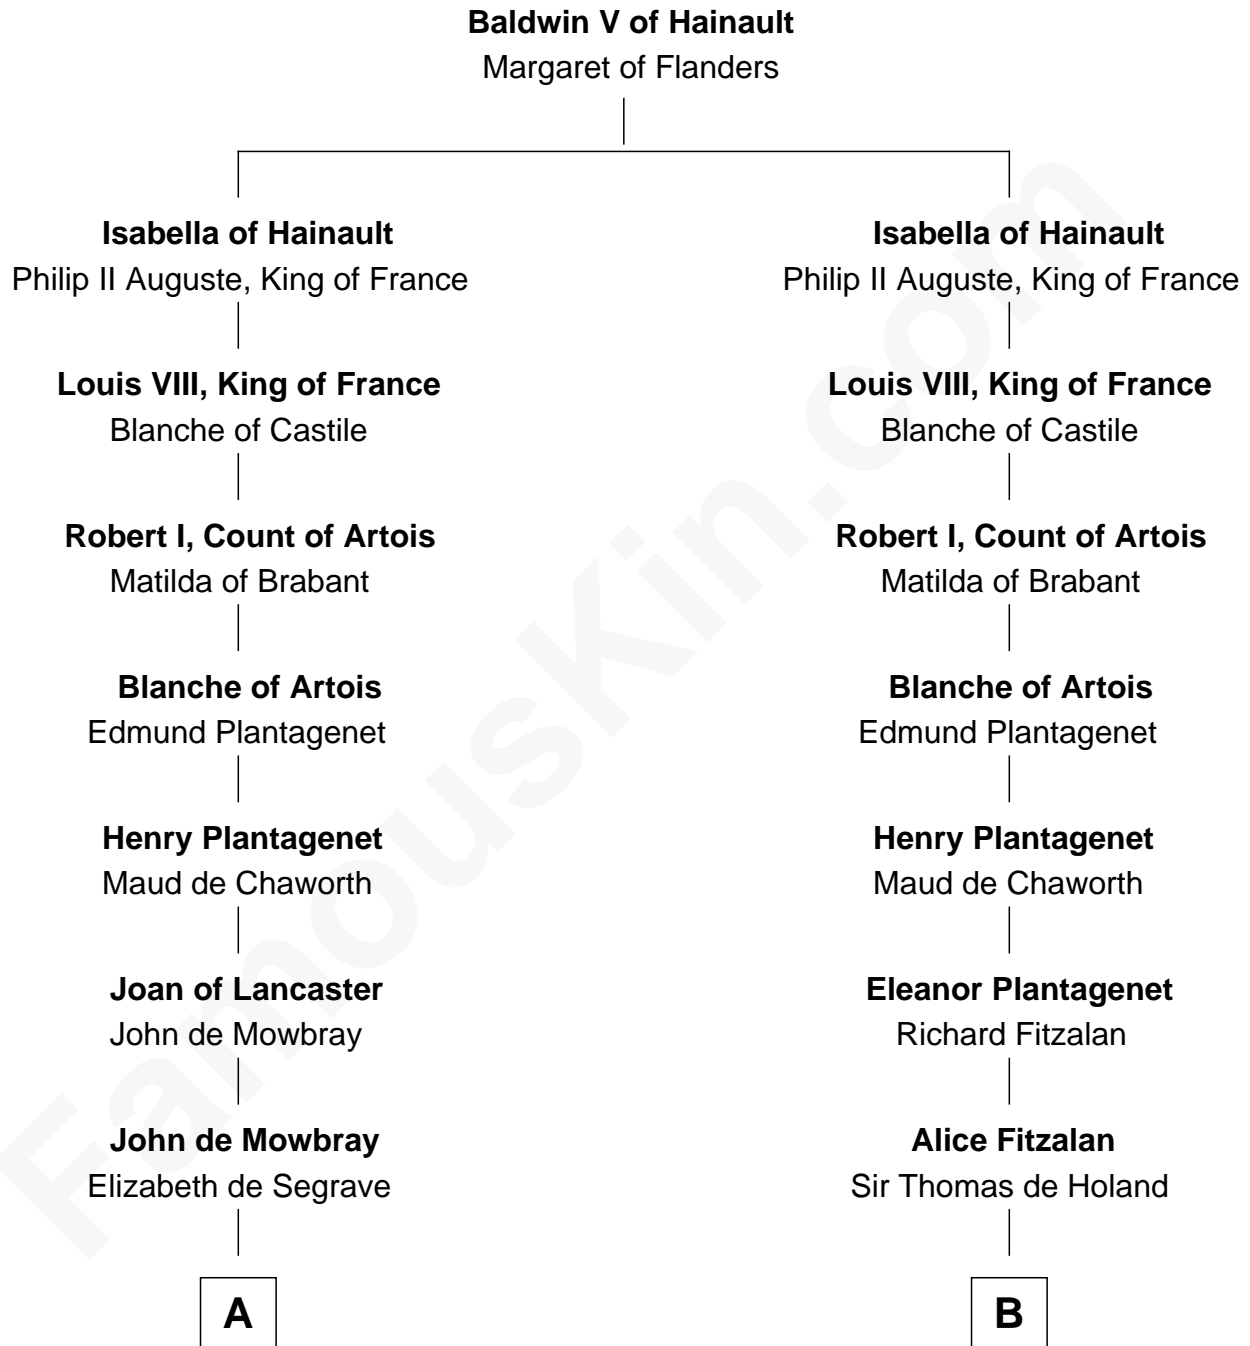

FamousKin.com

Relationship Chart of

Lt. Gen. James Brudenell

Leader of the "Charge of the Light Brigade"

20th cousin of

Jane (Appleton) Pierce

First Lady of President Franklin Pierce

C

Anne Boscawen

Sir Cecil Bishopp

Anne Bishopp

Robert Brudenell

Robert Brudenell

Penelope Anne Cooke

Lt. Gen. James Brudenell

Charge of the Light Brigade Leader