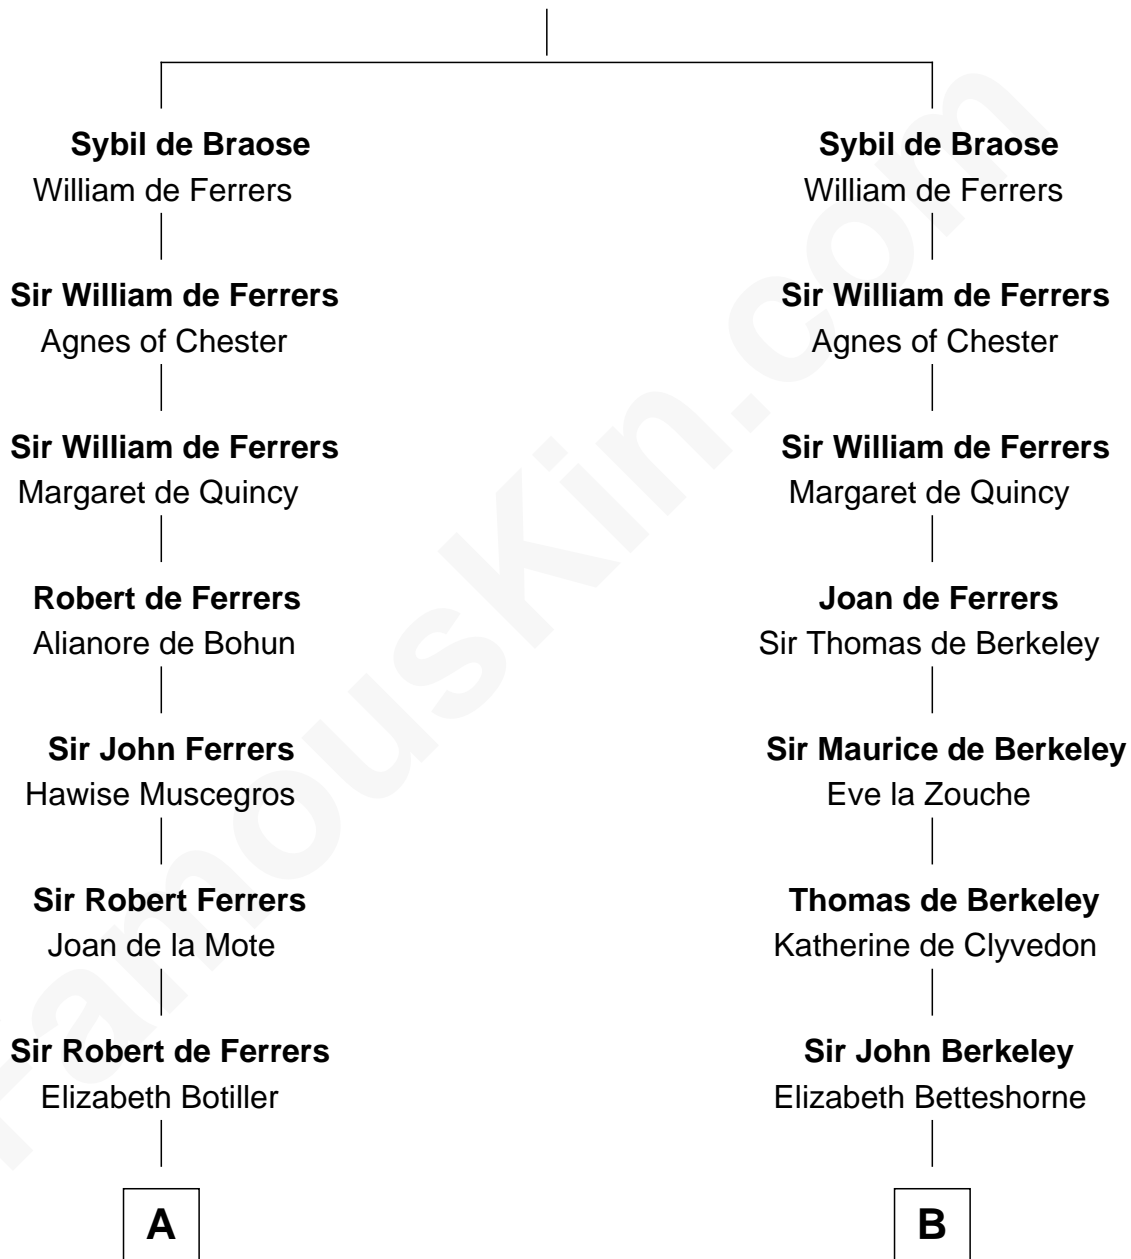

# FamousKin.com Relationship Chart of

**Lt. Gen. James Brudenell**

*Leader of the "Charge of the Light Brigade"*

21st cousin of

**J.P. Morgan, Jr.**

*American Banker and Philanthropist*

**William de Braose**

**C**

**Frances Savile**  
Francis Brudenell

**George Brudenell**  
Elizabeth Bruce

**Robert Brudenell**  
Anne Bishopp

**Robert Brudenell**  
Penelope Anne Cooke

**Lt. Gen. James Brudenell**  
*Charge of the Light Brigade Leader*