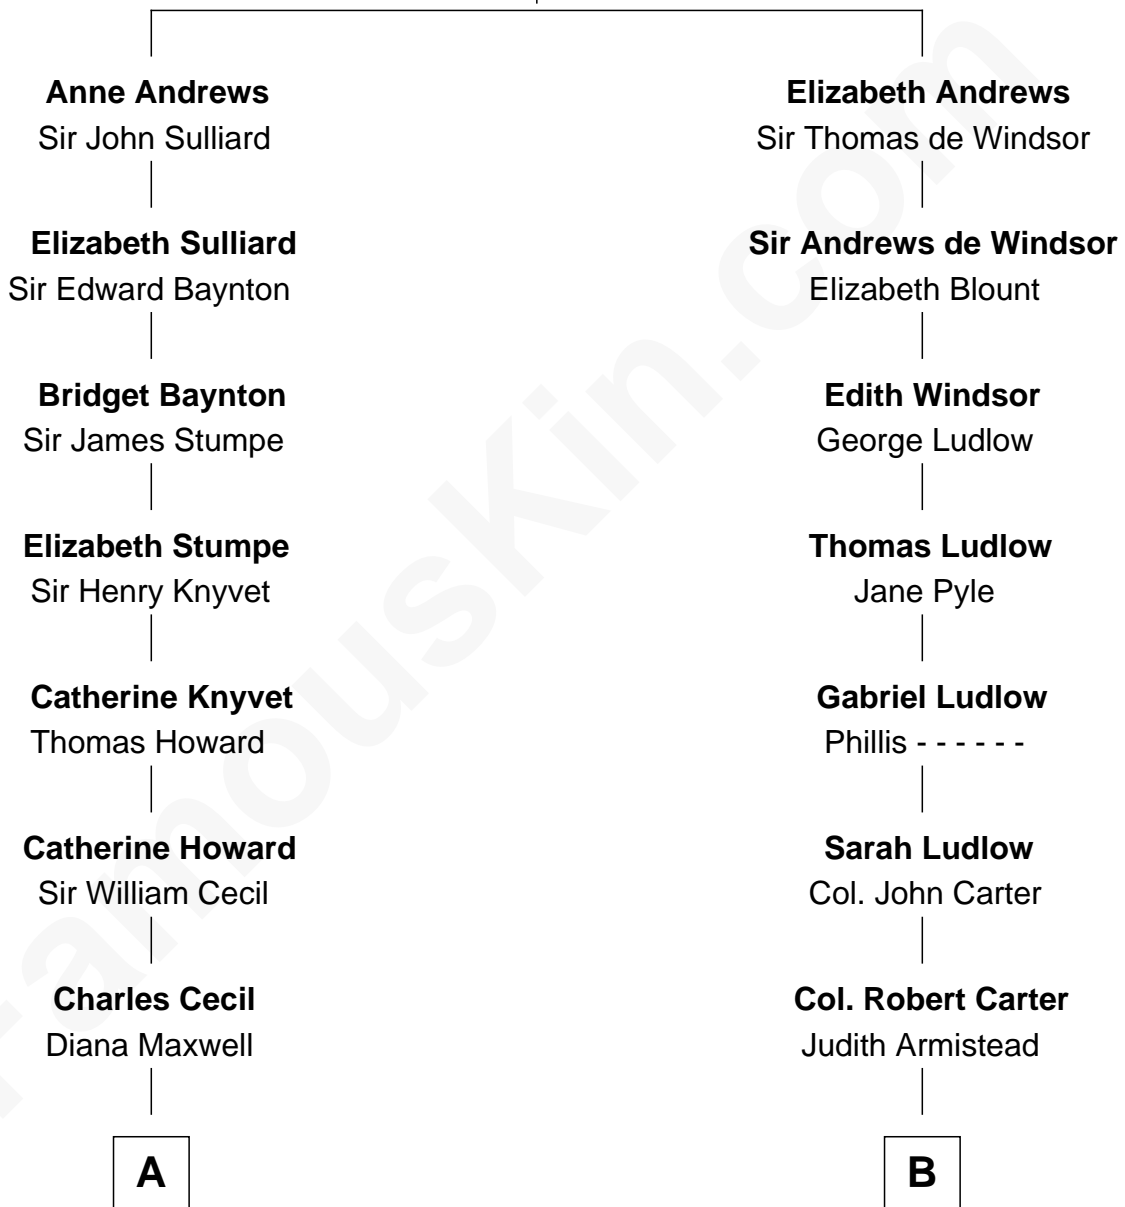

FamousKin.com

Relationship Chart of

Lt. Gen. James Brudenell

Leader of the "Charge of the Light Brigade"

11th cousin 1 time removed of

Fitzhugh Lee

40th Governor of Virginia

John Andrews
Elizabeth Stratton

A

Frances Cecil
Sir William Bowyer

Cecil Bowyer
Juliana Parker

Sir William Bowyer
Anne Stonehouse

Penelope Bowyer
George John Cooke

Penelope Anne Cooke
Robert Brudenell

Lt. Gen. James Brudenell
Charge of the Light Brigade Leader

B

John Carter
Elizabeth Hill

Charles Carter
Anne Butler Moore

Anne Hill Carter
Maj. Gen. Henry Lee

Sydney Smith Lee
Anna Maria Mason

Fitzhugh Lee
40th Governor of Virginia