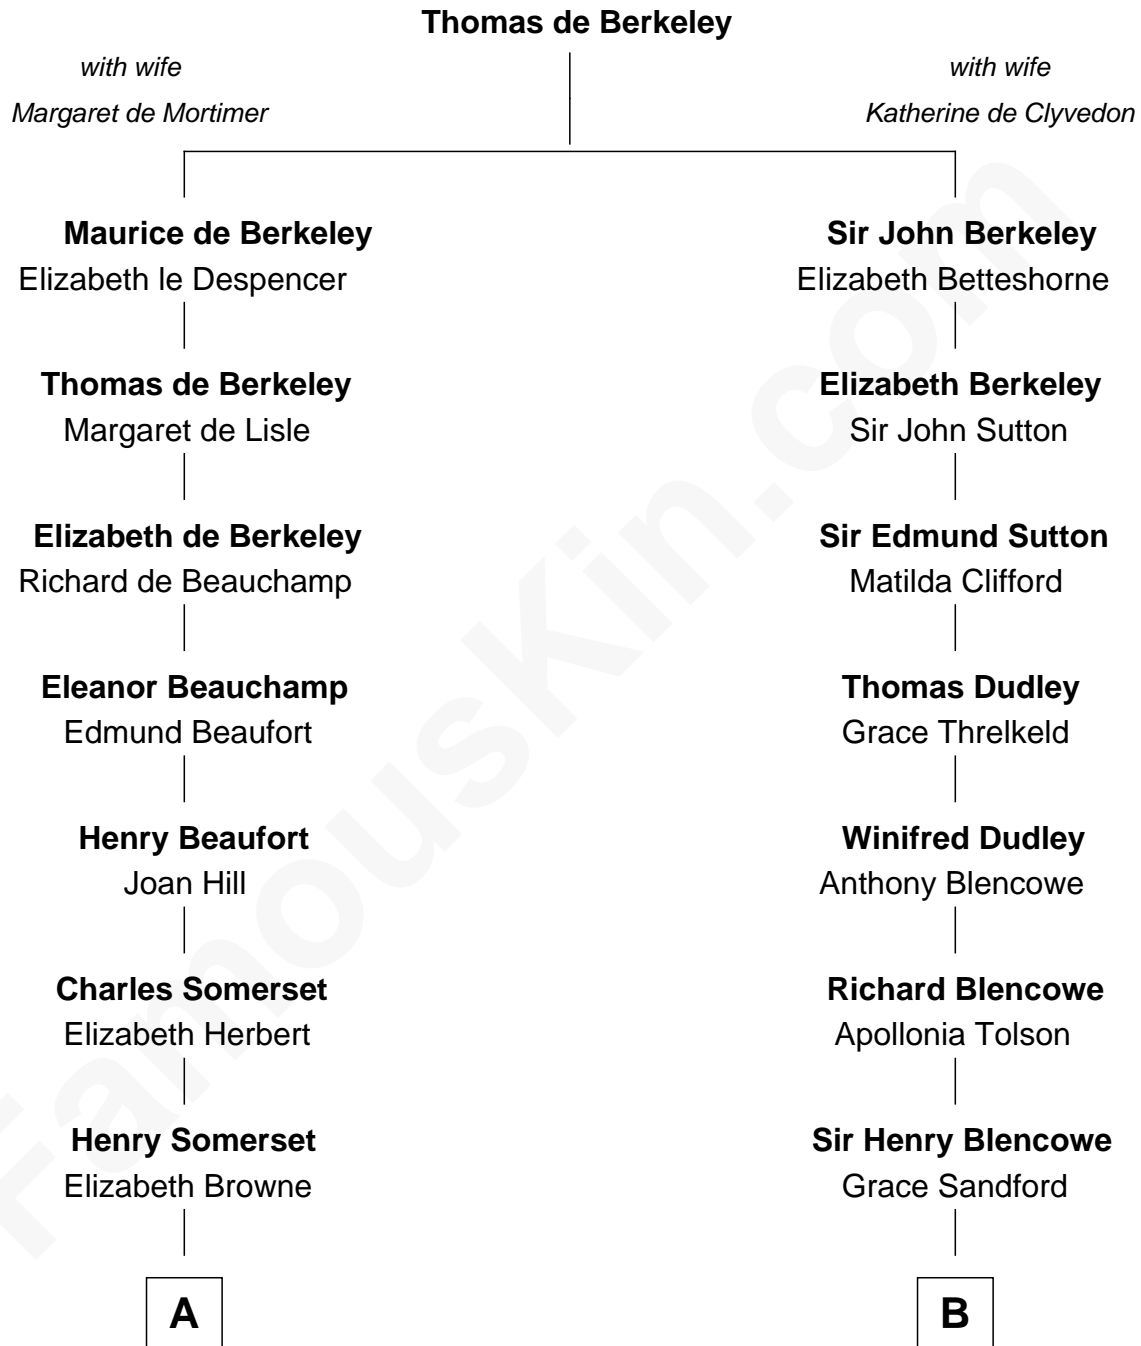

FamousKin.com Relationship Chart of

Lt. Gen. James Brudenell

Leader of the "Charge of the Light Brigade"

15th cousin 1 time removed of

Fitzhugh Lee

40th Governor of Virginia

A

Lucy Somerset

John Neville

Dorothy Neville

Sir Thomas Cecil

Sir William Cecil

Elizabeth Drury

Anne Cecil

Henry Grey

Diana Grey