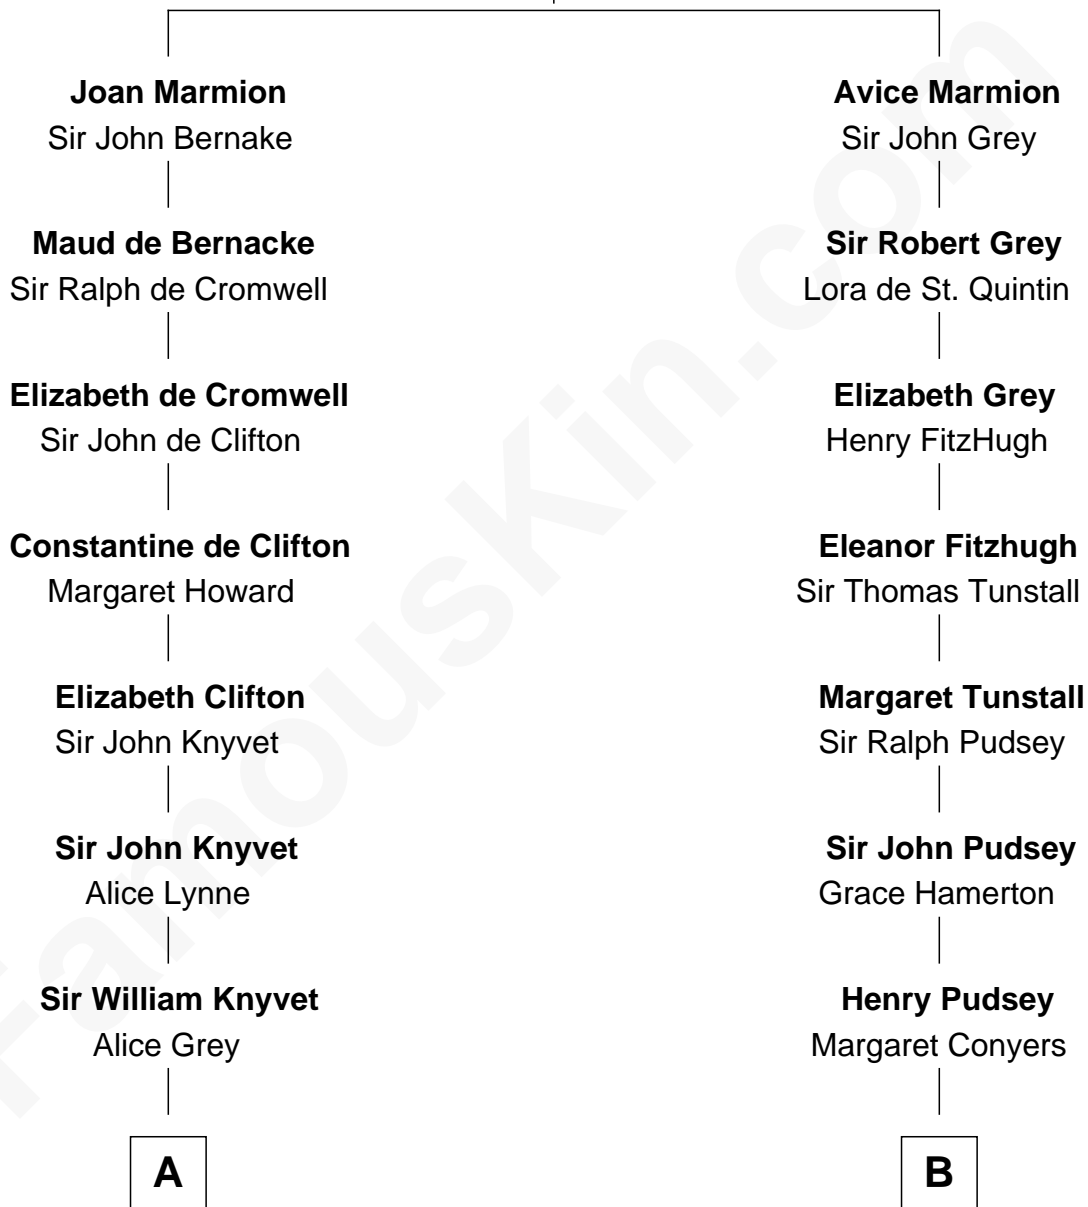

## Relationship Chart of

**Lt. Gen. James Brudenell**

*Leader of the "Charge of the Light Brigade"*

19th cousin of

**Fitzhugh Lee**

*40th Governor of Virginia*

**Sir John Marmion**

Maud de Furnival