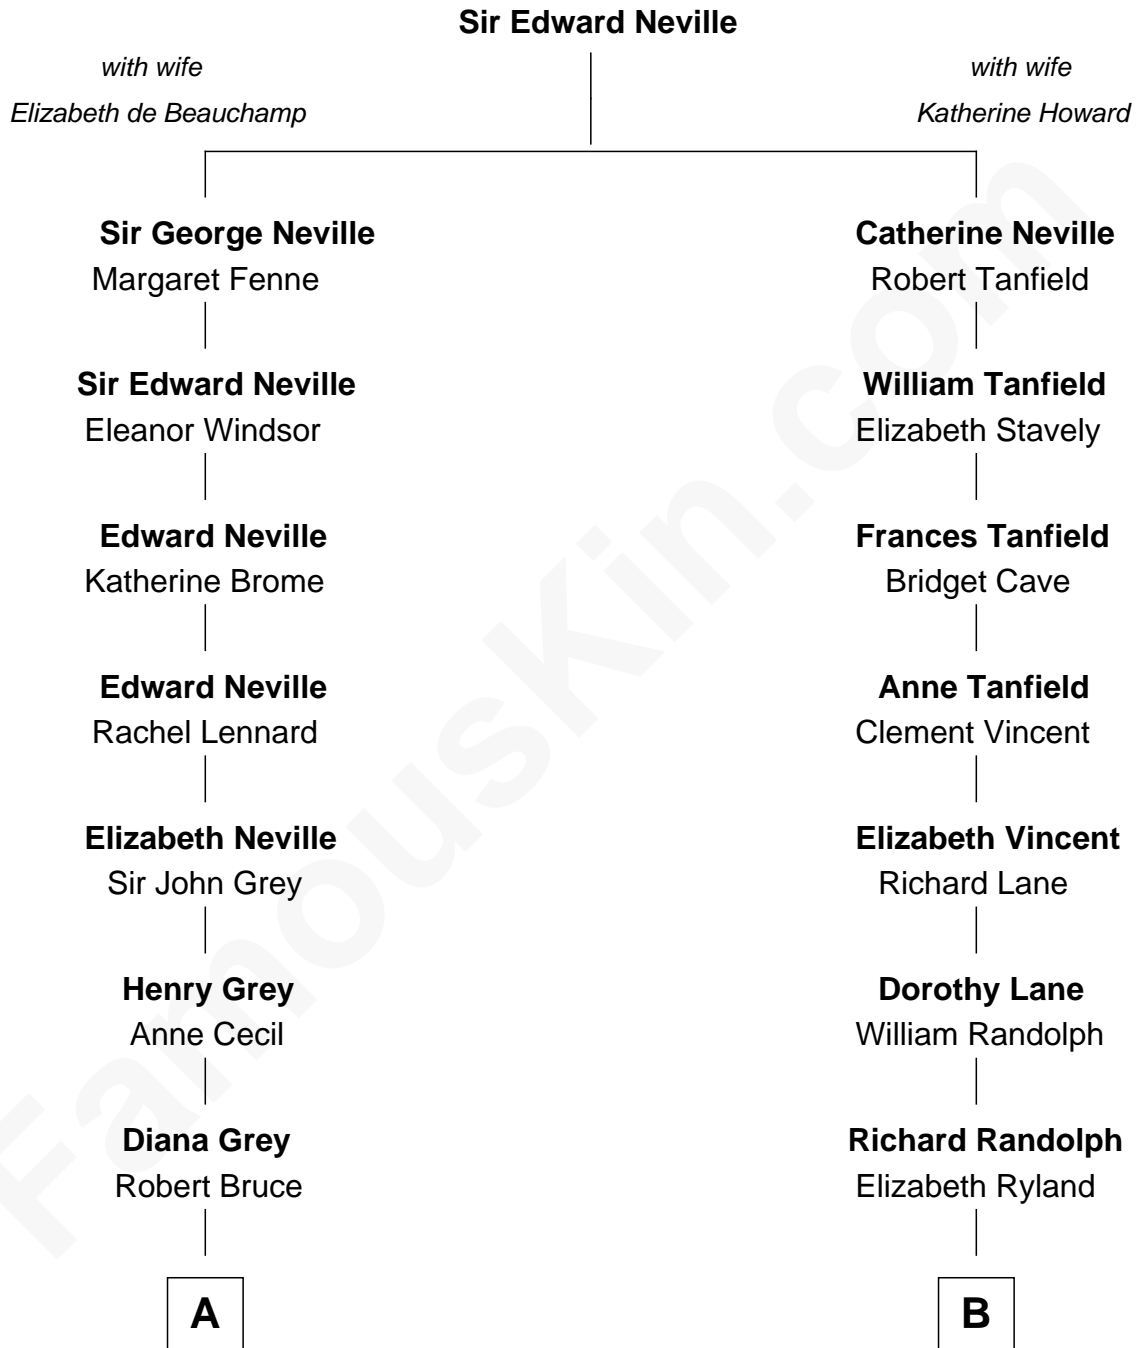

# FamousKin.com Relationship Chart of

**Lt. Gen. James Brudenell**

*Leader of the "Charge of the Light Brigade"*

11th cousin 2 times removed of

**Fitzhugh Lee**

*40th Governor of Virginia*

**A**

**Thomas Bruce**  
Elizabeth Seymour

**Elizabeth Bruce**  
George Brudenell

**Robert Brudenell**  
Anne Bishopp

**Robert Brudenell**  
Penelope Anne Cooke

**Lt. Gen. James Brudenell**  
*Charge of the Light Brigade Leader*

**B**

**Col. William Randolph**  
Mary Isham