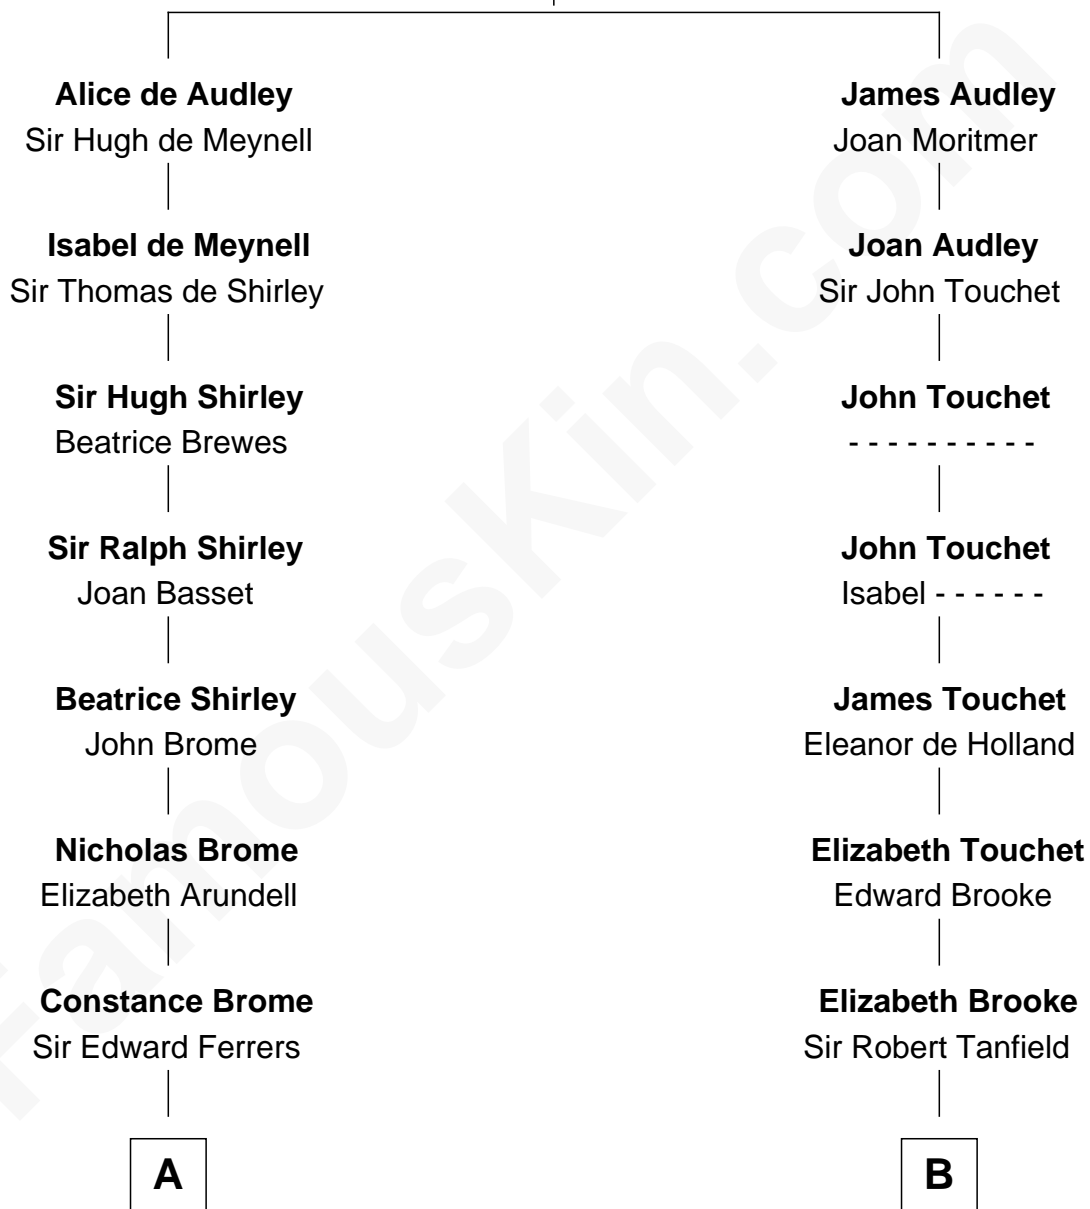

FamousKin.com Relationship Chart of

Lt. Gen. James Brudenell

Leader of the "Charge of the Light Brigade"

17th cousin 3 times removed of

Fitzhugh Lee

40th Governor of Virginia

Sir Nicholas Audley

Joan Martin

C

Col. Henry Lee

Lucy Grymes

Maj. Gen. Henry Lee

Anne Hill Carter

Sydney Smith Lee

Anna Maria Mason

Fitzhugh Lee

40th Governor of Virginia