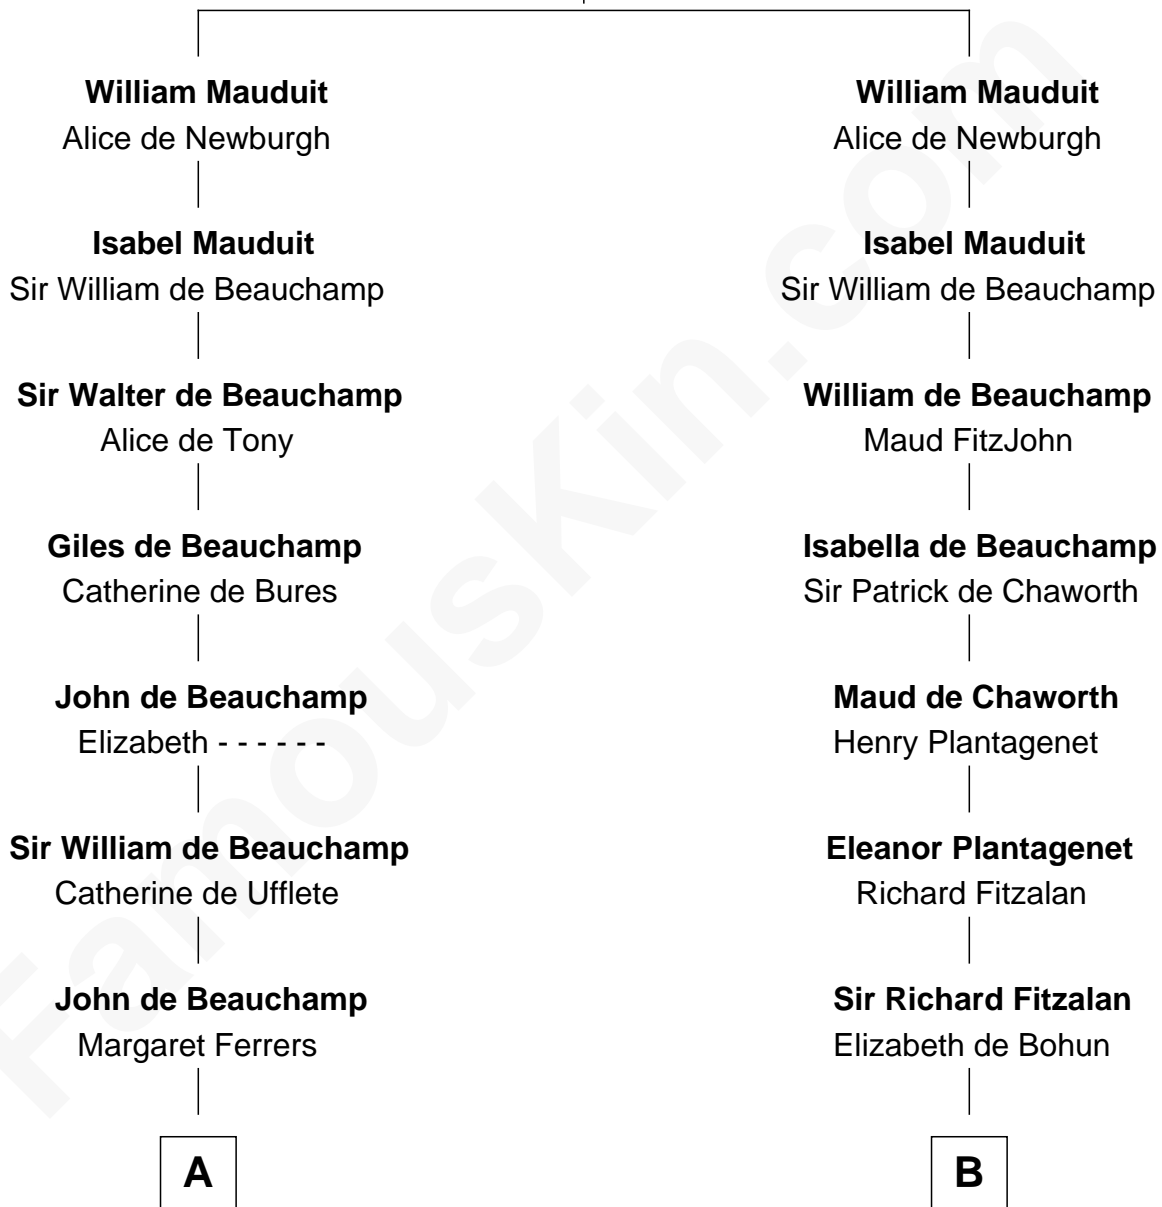

FamousKin.com

Relationship Chart of

Lt. Gen. James Brudenell

Leader of the "Charge of the Light Brigade"

19th cousin of

Thomas Sim Lee

2nd and 7th Governor of Maryland

Robert Mauduit

Isabel Basset

C

Anne Bishopp
Robert Brudenell

Robert Brudenell
Penelope Anne Cooke

Lt. Gen. James Brudenell
Charge of the Light Brigade Leader

D

Philip Lee
Sarah Brooke

Thomas Lee
Christiana Sim

Thomas Sim Lee
2nd and 7th Governor of Maryland

FamousKin.com