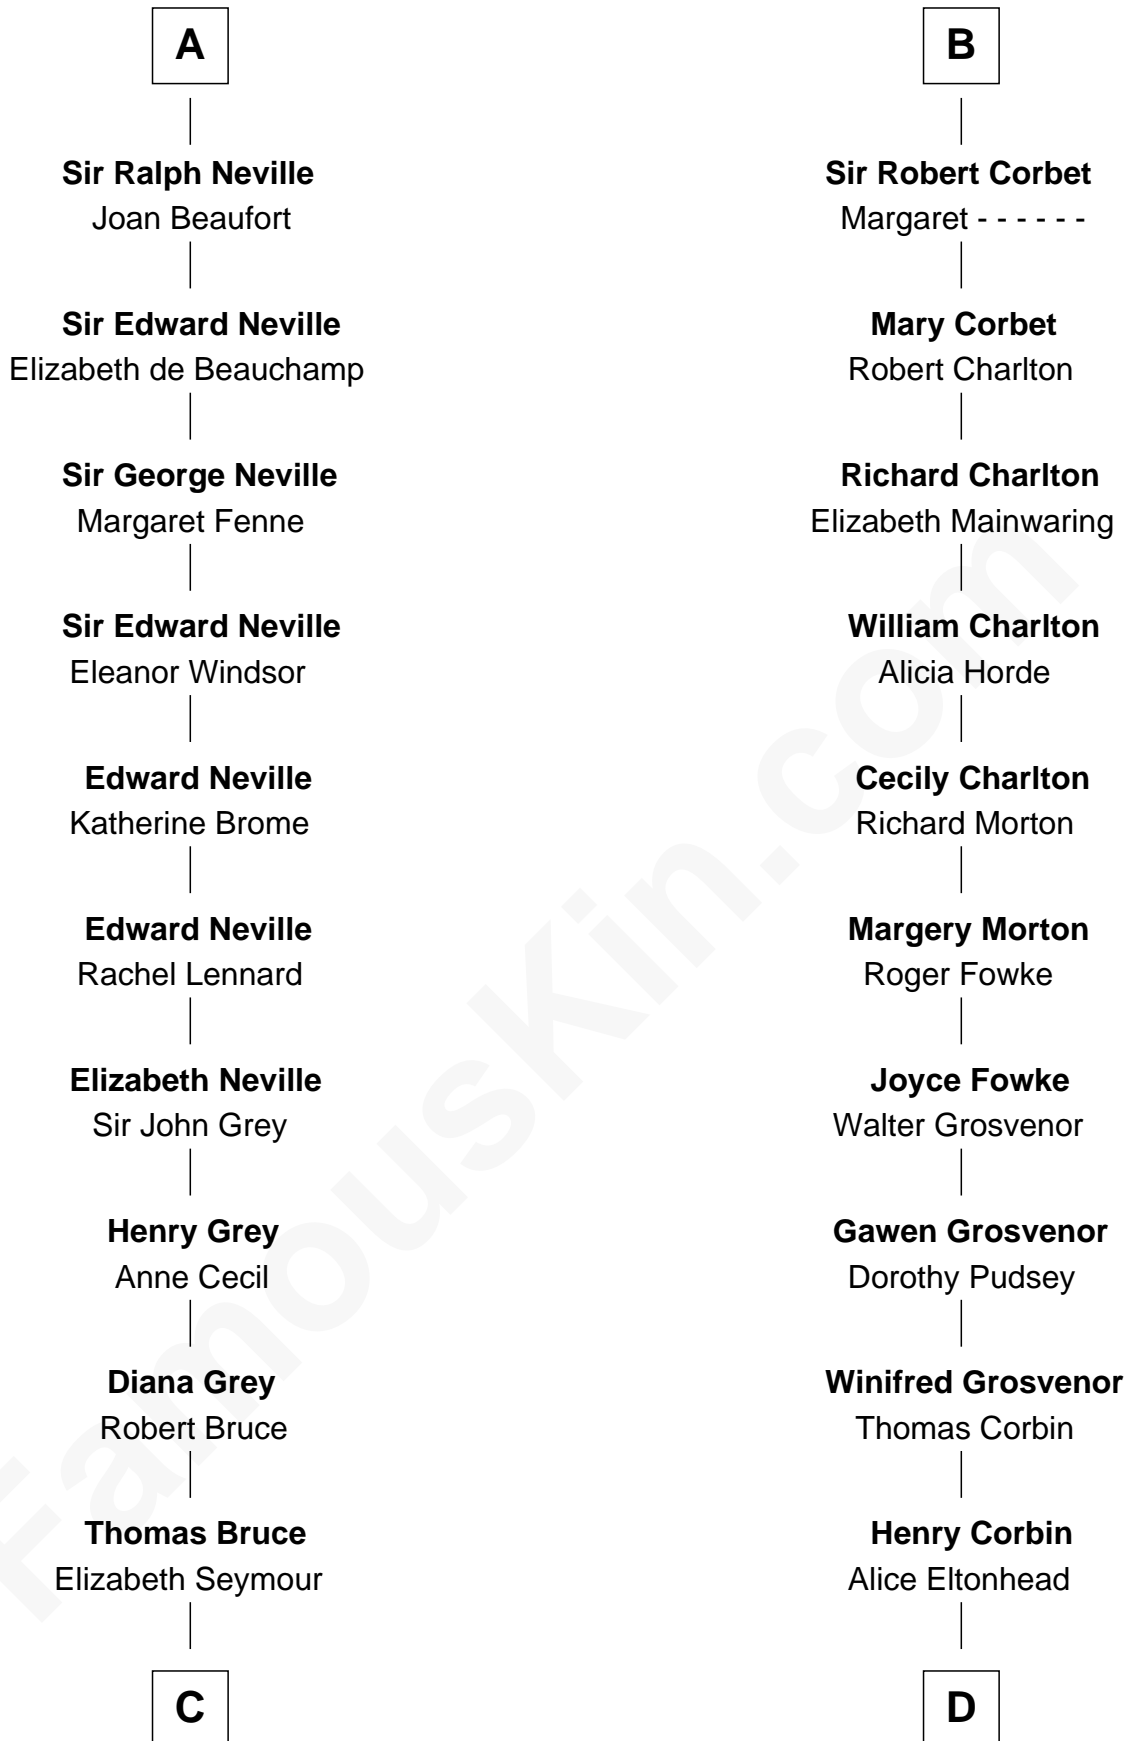

FamousKin.com Relationship Chart of

Lt. Gen. James Brudenell

Leader of the "Charge of the Light Brigade"

20th cousin of

Thomas Sim Lee

2nd and 7th Governor of Maryland

Sir Ranulf de Gernons

Maud of Gloucester