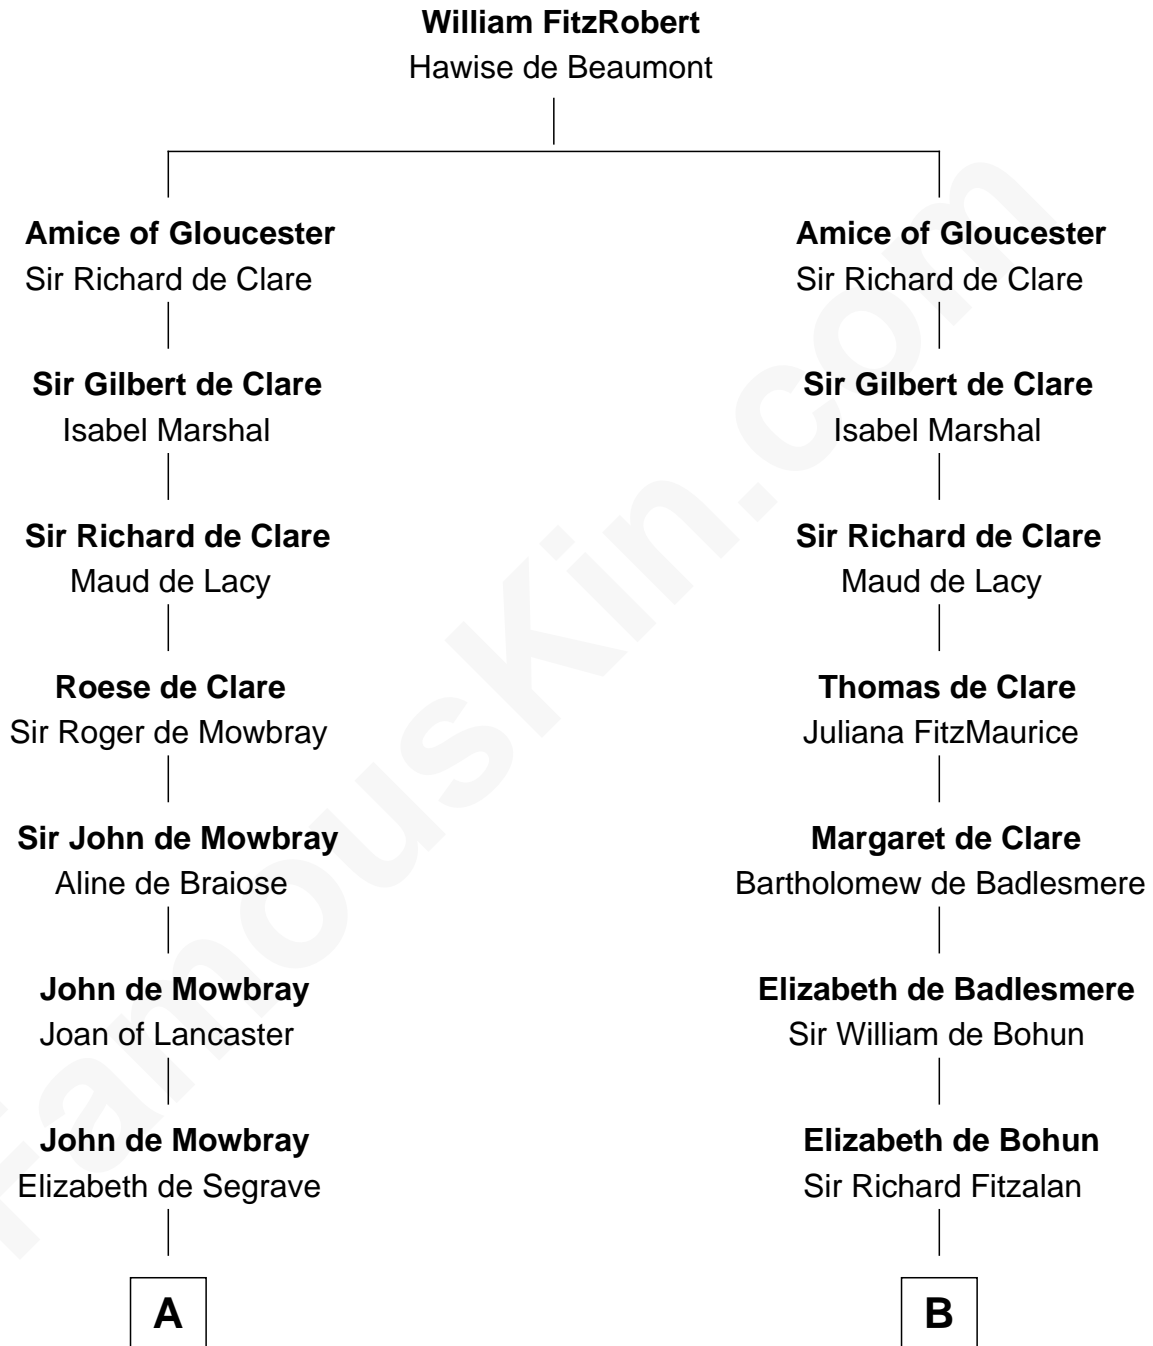

# FamousKin.com Relationship Chart of

**Lt. Gen. James Brudenell**

*Leader of the "Charge of the Light Brigade"*

19th cousin 1 time removed of

**Thomas Sim Lee**

*2nd and 7th Governor of Maryland*

**C**

**Anne Boscawen**

Sir Cecil Bishopp

**Anne Bishopp**

Robert Brudenell

**Robert Brudenell**

Penelope Anne Cooke

**Lt. Gen. James Brudenell**

*Charge of the Light Brigade Leader*

**D**

**Philip Lee**

Sarah Brooke

**Thomas Lee**

Christiana Sim

**Thomas Sim Lee**

*2nd and 7th Governor of Maryland*