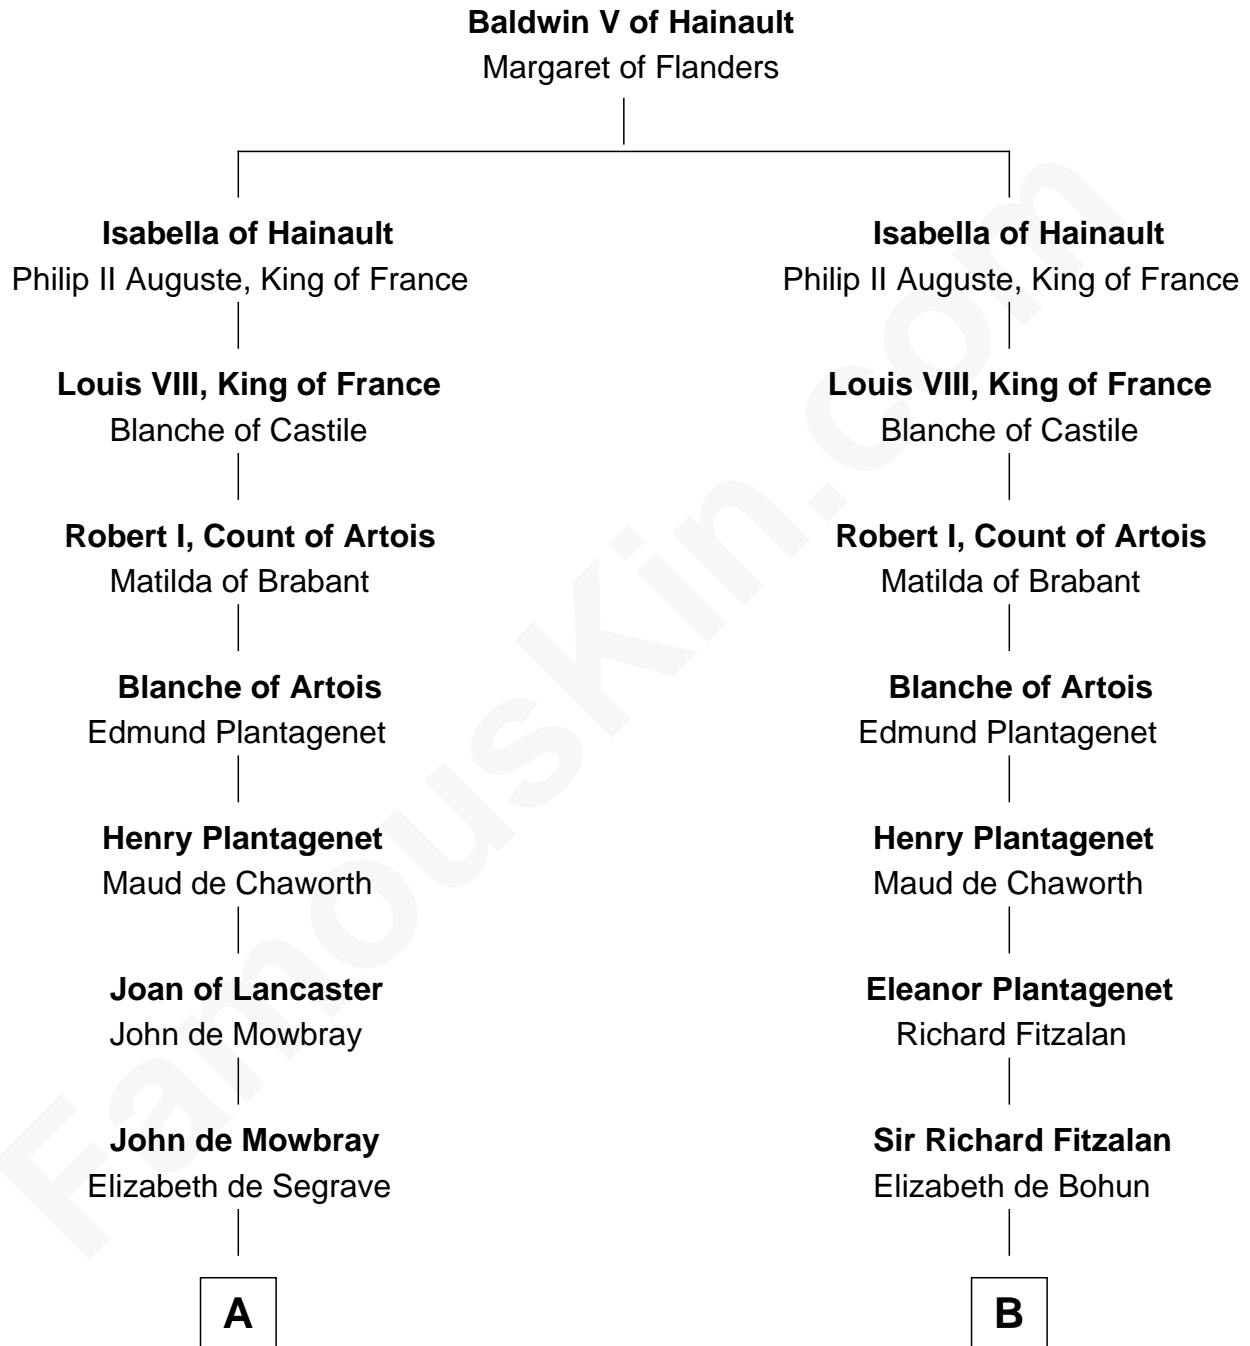

FamousKin.com Relationship Chart of

Lt. Gen. James Brudenell

Leader of the "Charge of the Light Brigade"

19th cousin 1 time removed of

Thomas Sim Lee

2nd and 7th Governor of Maryland

C

Anne Boscawen

Sir Cecil Bishopp

Anne Bishopp

Robert Brudenell

Robert Brudenell

Penelope Anne Cooke

Lt. Gen. James Brudenell

Charge of the Light Brigade Leader

D