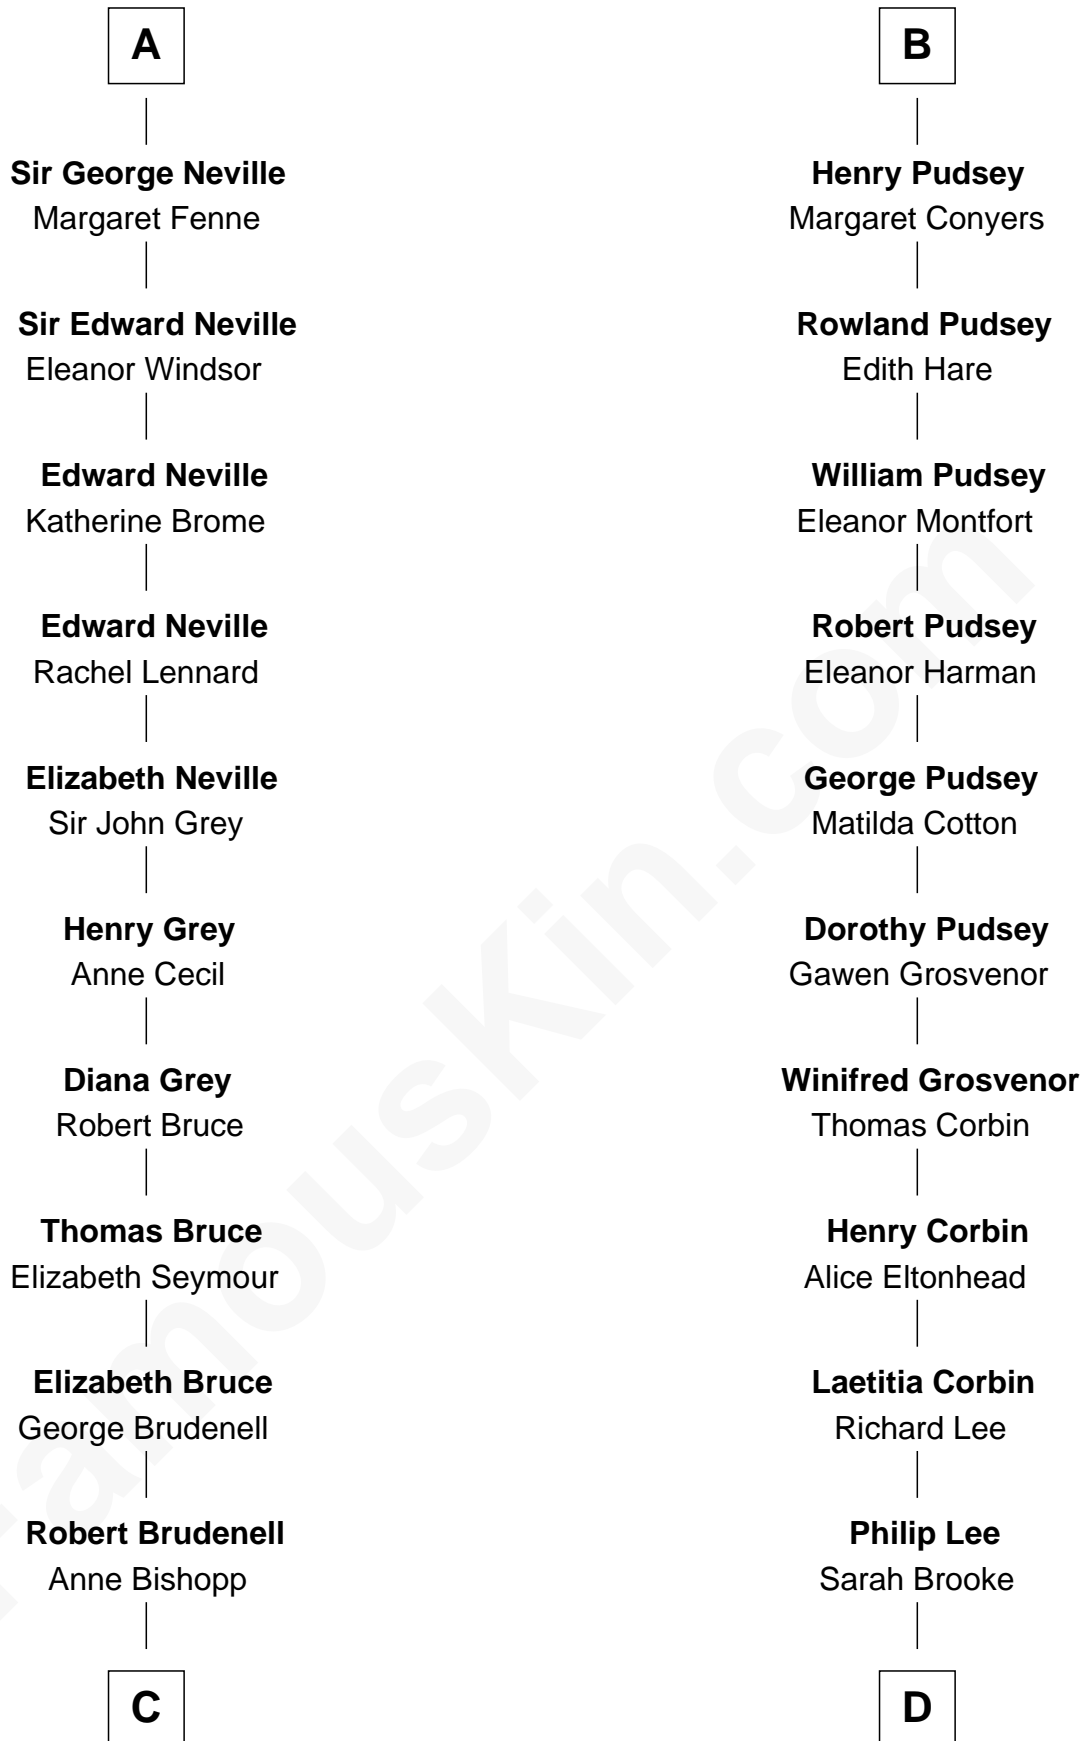

FamousKin.com Relationship Chart of

Lt. Gen. James Brudenell

Leader of the "Charge of the Light Brigade"

18th cousin of

Thomas Sim Lee

2nd and 7th Governor of Maryland

John Fitz Robert

Ada de Baliol

C

Robert Brudenell
Penelope Anne Cooke

Lt. Gen. James Brudenell
Charge of the Light Brigade Leader

D

Thomas Lee
Christiana Sim

Thomas Sim Lee
2nd and 7th Governor of Maryland

FamousKin.com