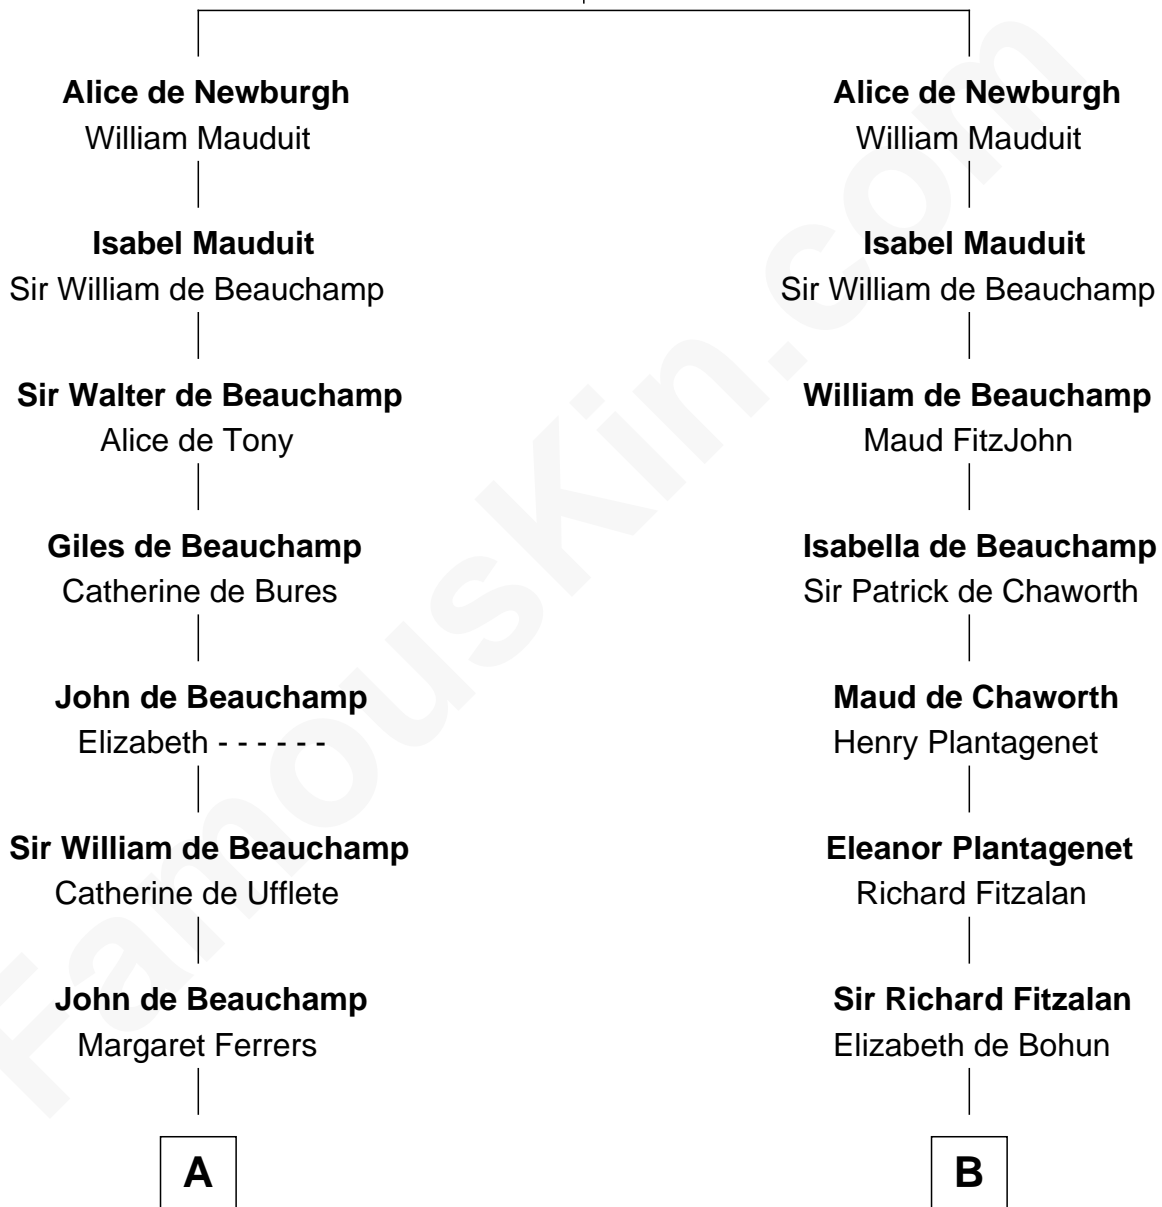

FamousKin.com

Relationship Chart of

Lt. Gen. James Brudenell

Leader of the "Charge of the Light Brigade"

19th cousin 1 time removed of

Edward Lloyd V

13th Governor of Maryland

Waleran de Newburgh

Alice de Harcourt

C

Anne Bishopp
Robert Brudenell

Robert Brudenell
Penelope Anne Cooke

Lt. Gen. James Brudenell
Charge of the Light Brigade Leader

D

Edward Lloyd
Sarah Covington

Col. Edward Lloyd
Anne Rousby

Col. Edward Lloyd
Elizabeth Tayloe

Edward Lloyd V
13th Governor of Maryland

FamousKin.com